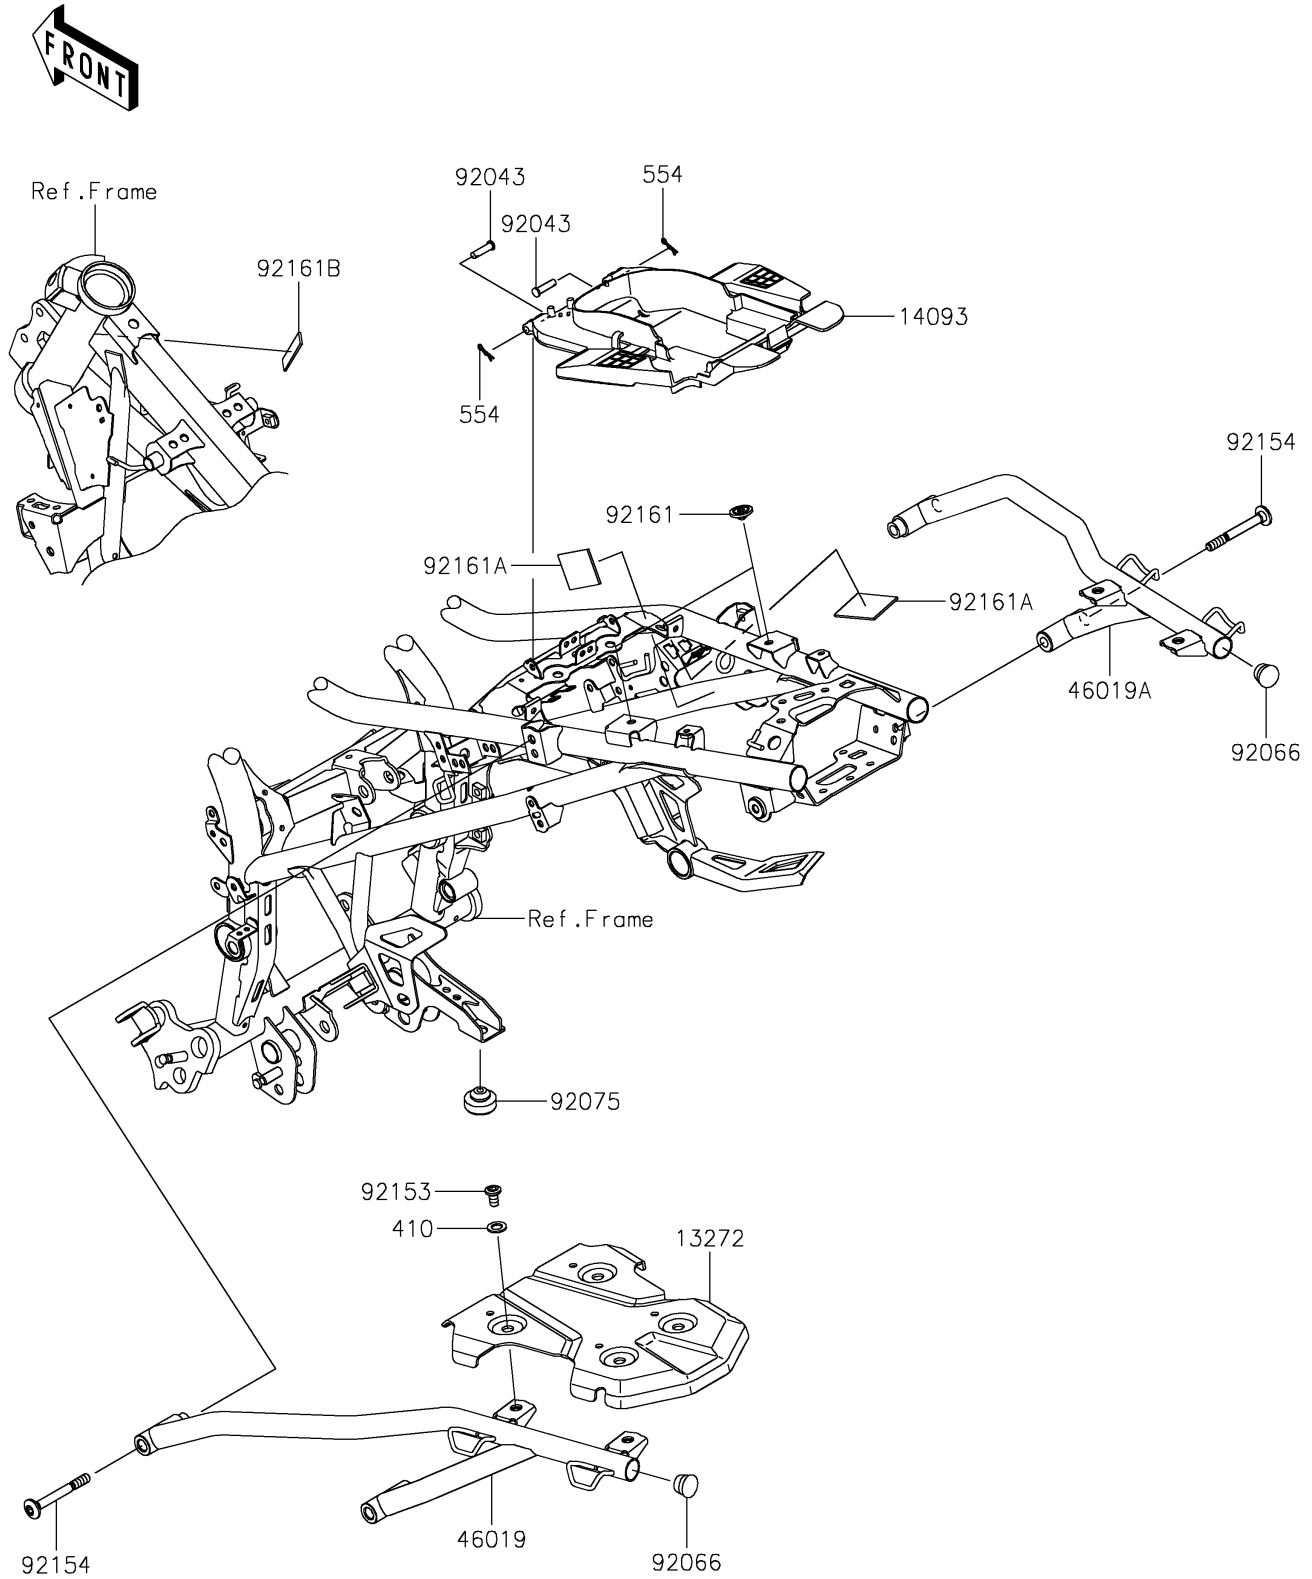

2017 PARTS DIAGRAM

Frame Fittings

F2131

2017 PARTS LIST

Frame Fittings

ITEM NAME	PART NUMBER	QUANTITY
PLATE (Ref # 13272)	13272-2247	1
COVER,TOOL (Ref # 14093)	14093-0694	1
WASHER-PLAIN-SMALL,10MM (Ref # 410)	410AA1000	1
GRIP-ASSY,LH,F.S.BLACK (Ref # 46019)	46019-0070-18R	1
GRIP-ASSY,RH,F.S.BLACK (Ref # 46019A)	46019-0071-18R	1
PIN-SNAP,1.2X21.2 (Ref # 554)	554DA0600	1
PIN,6X23 (Ref # 92043)	92043-0746	1
PLUG (Ref # 92066)	92066-1220	1
DAMPER (Ref # 92075)	92075-1045	1
BOLT,SOCKET,8X15 (Ref # 92153)	92153-1810	1
BOLT,SOCKET,8X73 (Ref # 92154)	92154-2339	1
DAMPER,8X22X10 (Ref # 92161)	92161-1685	1
DAMPER (Ref # 92161A)	92161-1883	1
DAMPER,13X48X2 (Ref # 92161B)	92161-1972	1