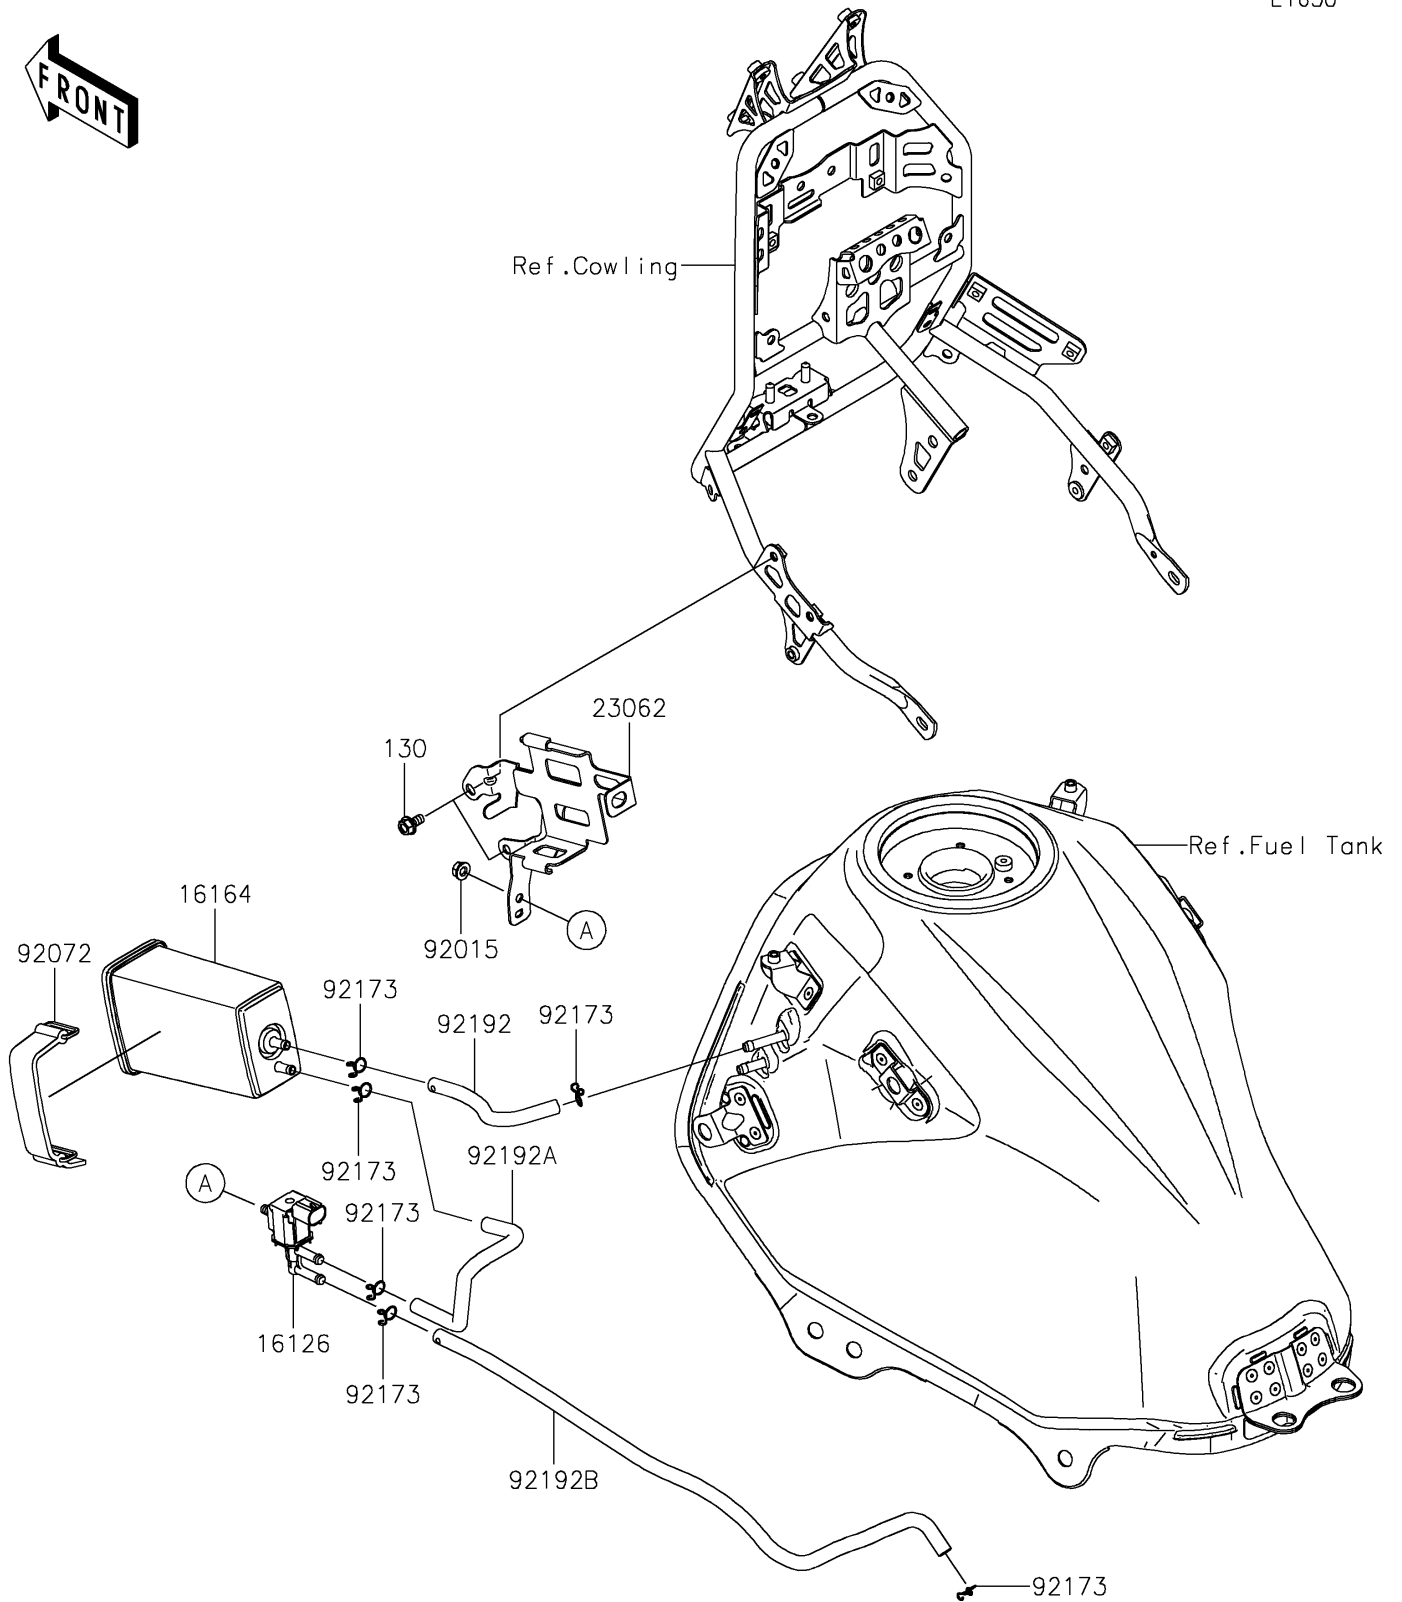

2017 PARTS DIAGRAM

Fuel Evaporative System(CA)

E1650

2017 PARTS LIST

Fuel Evaporative System(CA)

ITEM NAME	PART NUMBER	QUANTITY
BOLT-FLANGED,6X12 (Ref # 130)	130BA0612	1
VALVE,SOLENOID (Ref # 16126)	16126-0705	1
CANISTER (Ref # 16164)	16164-0012	1
BRACKET-COMP,CANISTER (Ref # 23062)	23062-0910	1
NUT,FLANGED,6MM (Ref # 92015)	92015-1367	1
BAND,L=90 (Ref # 92072)	92072-0135	1
CLAMP (Ref # 92173)	92173-0050	1
TUBE,TANK-CANISTER (Ref # 92192)	92192-1729	1
TUBE,CANISTER-VALVE (Ref # 92192A)	92192-1730	1
TUBE,VALVE-THROTTLE BODY (Ref # 92192B)	92192-1731	1