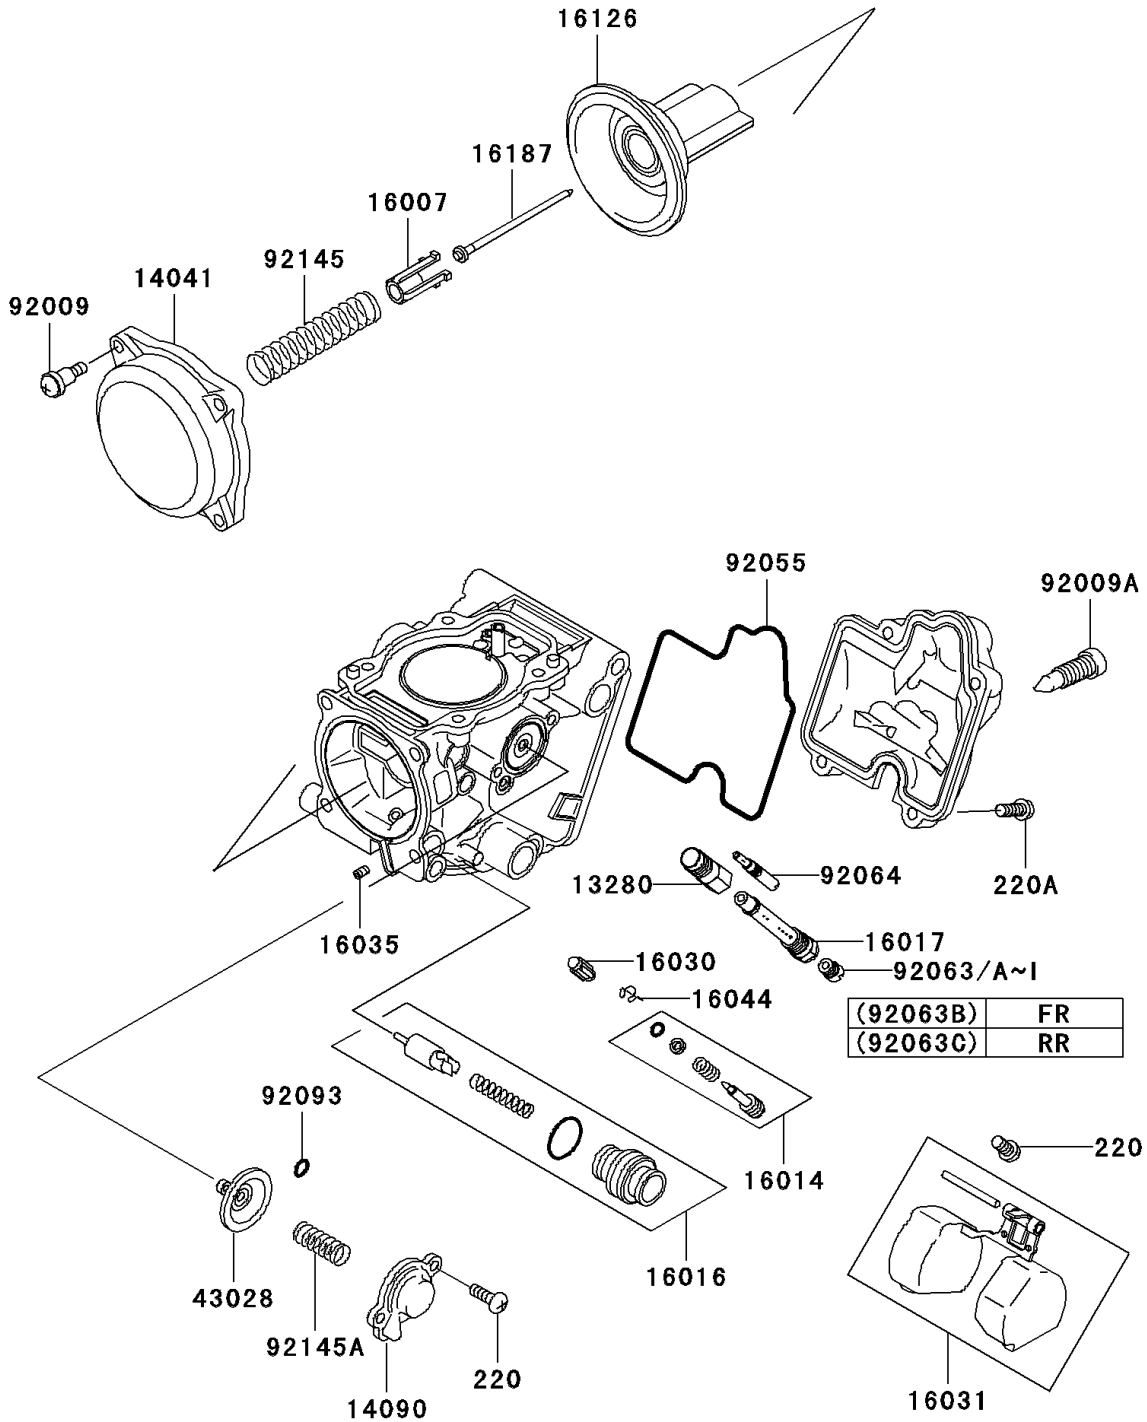

## 2005 Prairie® 700 4x4 Team Green™ Special Edition PARTS DIAGRAM

Carburetor Parts

E1612

## 2005 Prairie® 700 4x4 Team Green™ Special Edition PARTS LIST

Carburetor Parts

| ITEM NAME                           | PART NUMBER | QUANTITY |
|-------------------------------------|-------------|----------|
| JET-PILOT,#40 (Ref # 92064)         | 92064-0005  | 1        |
| SEAL,"U"RING (Ref # 92093)          | 92093-1046  | 1        |
| SPRING,VACUUM VALVE (Ref # 92145)   | 92145-1227  | 1        |
| SPRING,AIR CUT VALVE (Ref # 92145A) | 92145-1450  | 1        |