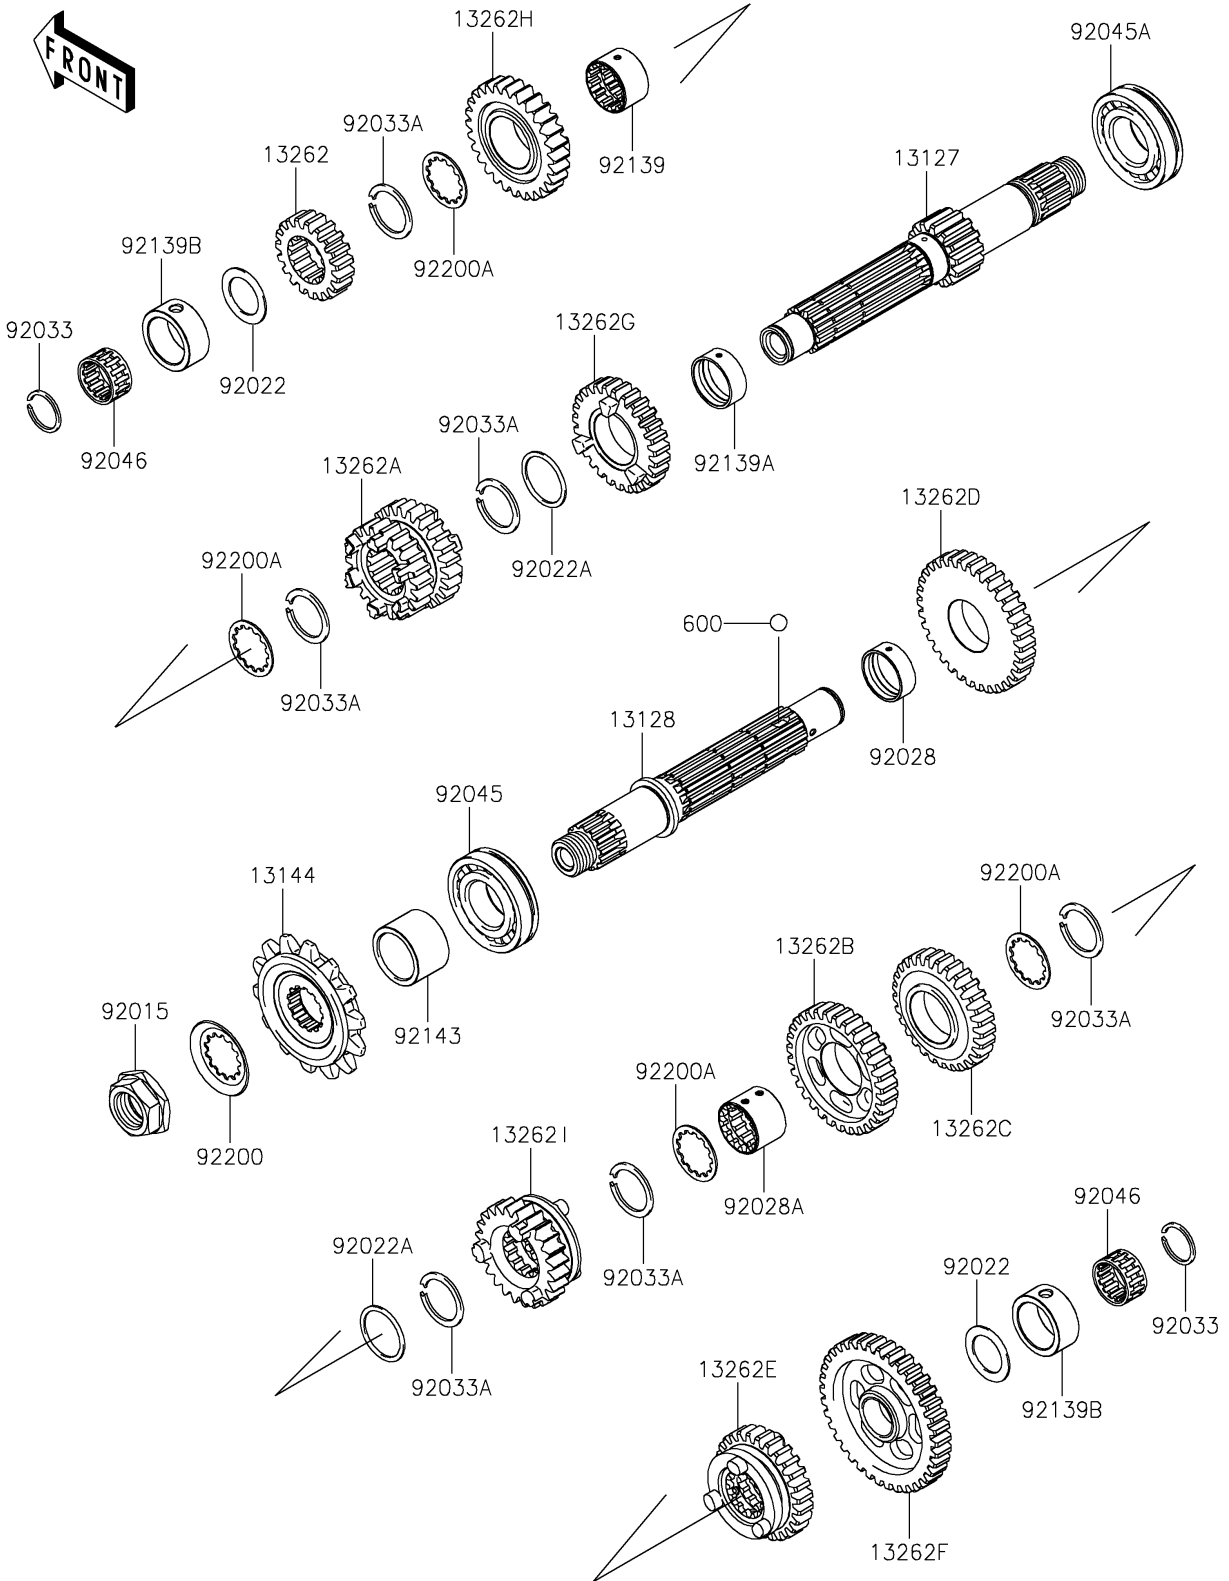

2017 PARTS DIAGRAM

Transmission

E1361

2017 PARTS LIST

Transmission

ITEM NAME	PART NUMBER	QUANTITY
SHAFT-TRANSMISSION INPUT (Ref # 13127)	13127-0668	1
SHAFT-TRANSMISSION OUTPUT (Ref # 13128)	13128-0693	1
SPROCKET-OUTPUT,14T (Ref # 13144)	13144-0577	1
GEAR,INPUT 2ND,19T (Ref # 13262)	13262-0461	1
GEAR,INPUT 3RD&4TH,22T&25T (Ref # 13262A)	13262-0464	1
GEAR,OUTPUT 3RD,31T (Ref # 13262B)	13262-0466	1
GEAR,OUTPUT 4TH,29T (Ref # 13262C)	13262-0467	1
GEAR,OUTPUT 2ND,34T (Ref # 13262D)	13262-0468	1
GEAR,OUTPUT 5TH,27T (Ref # 13262E)	13262-0470	1
GEAR,OUTPUT LOW,38T (Ref # 13262F)	13262-0921	1
GEAR,INPUT 5TH,27T (Ref # 13262G)	13262-0922	1
GEAR,INPUT 6TH,28T (Ref # 13262H)	13262-1265	1
GEAR,OUTPUT 6TH,24T (Ref # 13262I)	13262-1321	1
BALL-STEEL,5/32 (Ref # 600)	600A0500	1
NUT,20MM (Ref # 92015)	92015-1963	1
WASHER,20.5X30X1,STEEL (Ref # 92022)	92022-112	1
WASHER,25.3X30X1 (Ref # 92022A)	92022-161	1
BUSHING,9.4X25X28 (Ref # 92028)	92028-1564	1
BUSHING,OUTPUT 3RD&4TH GEAR (Ref # 92028A)	92028-1858	1
RING-SNAP,20MM (Ref # 92033)	92033-015	1
RING-SNAP,24MM (Ref # 92033A)	92033-026	1
BEARING-BALL,6TM-6205NX3 (Ref # 92045)	92045-0735	1
BEARING-BALL,#6205NX3 (Ref # 92045A)	92045-1013	1
BEARING-NEEDLE,20X25X12.8 (Ref # 92046)	92046-0607	1
BUSHING,26X28X16.6 (Ref # 92139)	92139-0781	1
BUSHING,25X28X10.4 (Ref # 92139A)	92139-0793	1
BUSHING,25X33X14 (Ref # 92139B)	92139-0872	1
COLLAR,SPROCKET (Ref # 92143)	92143-1968	1
WASHER (Ref # 92200)	92200-0851	1

2017 PARTS LIST

Transmission

ITEM NAME	PART NUMBER	QUANTITY
WASHER (Ref # 92200A)	92200-1389	1