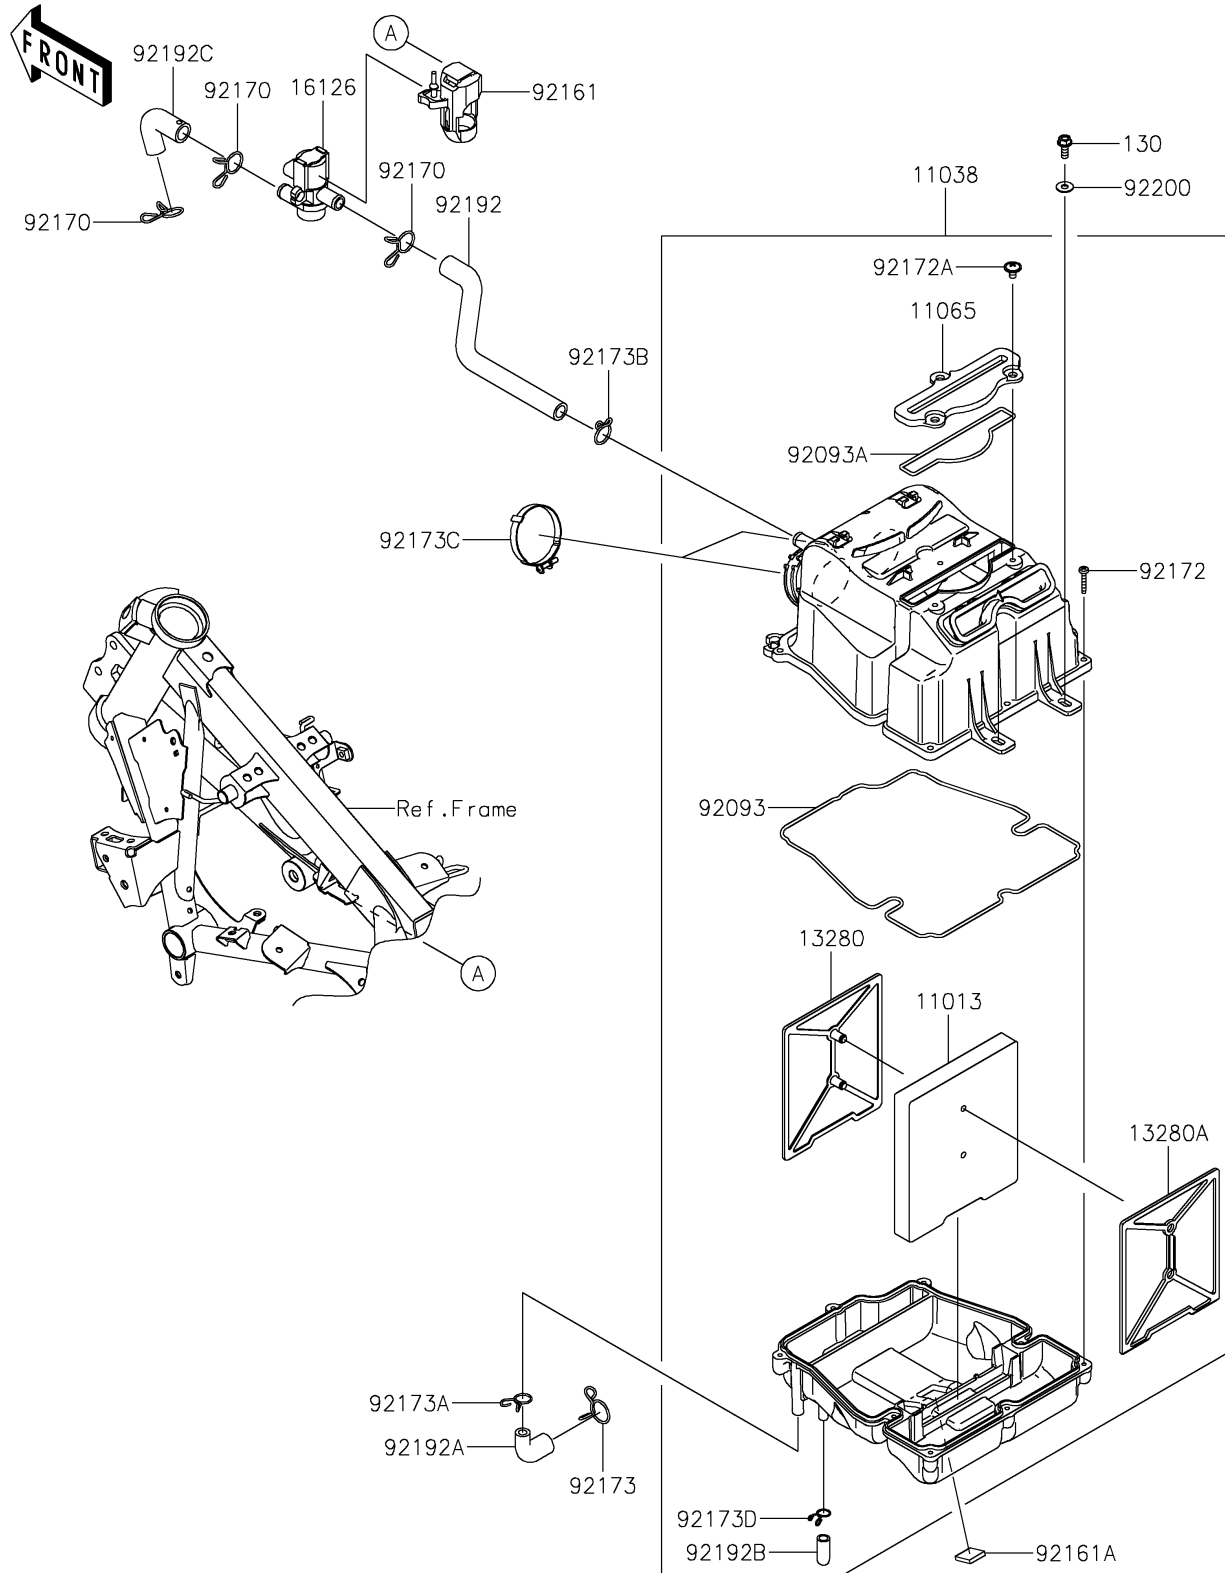

2017 PARTS DIAGRAM

Air Cleaner

E1130

2017 PARTS LIST

Air Cleaner

ITEM NAME	PART NUMBER	QUANTITY
ELEMENT-AIR FILTER (Ref # 11013)	11013-0762	1
CASE-ASSY-AIR FILTER (Ref # 11038)	11038-0049	1
CAP (Ref # 11065)	11065-0967	1
BOLT-FLANGED,6X16 (Ref # 130)	130BA0616	1
HOLDER,AIR FILTER ELEMENT (Ref # 13280)	13280-0883	1
HOLDER,AIR FILTER ELEMENT (Ref # 13280A)	13280-0884	1
VALVE,AIR CUT (Ref # 16126)	16126-0744	1
SEAL,CASE (Ref # 92093)	92093-0698	1
SEAL,CAP (Ref # 92093A)	92093-0699	1
DAMPER,ACV (Ref # 92161)	92161-1424	1
DAMPER,20X20X4 (Ref # 92161A)	92161-1992	1
CLAMP (Ref # 92170)	92170-1017	1
SCREW,TAPPING,5X25 (Ref # 92172)	92172-0803	1
SCREW,6X10 (Ref # 92172A)	92172-1144	1
CLAMP,20MM (Ref # 92173)	92173-0190	1
CLAMP,14MM (Ref # 92173A)	92173-0192	1
CLAMP,18MM (Ref # 92173B)	92173-0193	1
CLAMP (Ref # 92173C)	92173-1653	1
CLAMP (Ref # 92173D)	92173-1714	1
TUBE,VALVE-AIR FILTER (Ref # 92192)	92192-1727	1
TUBE,BREATHER (Ref # 92192A)	92192-1728	1
TUBE,DRAIN CLEAN (Ref # 92192B)	92192-1744	1
TUBE,VALVE-CYLINDER HRAD (Ref # 92192C)	92192-1763	1
WASHER,6.5X16X1.0 (Ref # 92200)	92200-0796	1