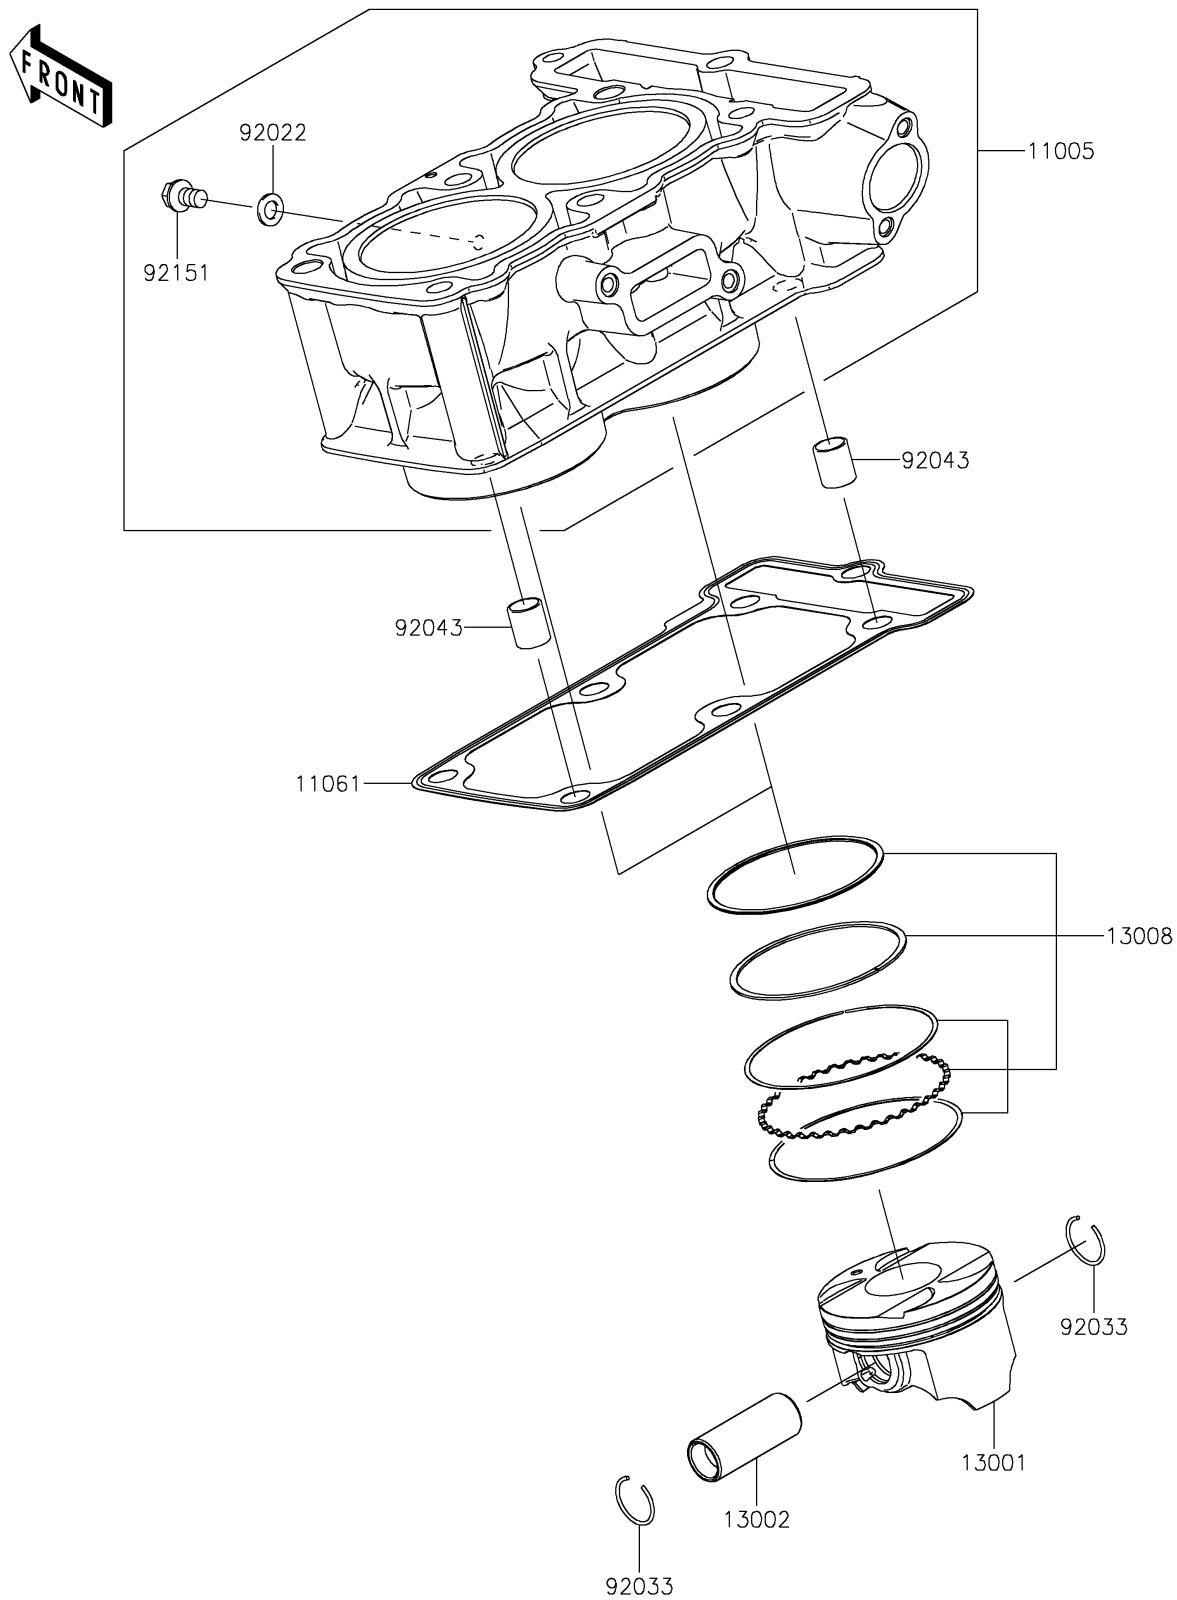

2017 PARTS DIAGRAM

Cylinder/Piston(s)

E1120

2017 PARTS LIST

Cylinder/Piston(s)

ITEM NAME	PART NUMBER	QUANTITY
CYLINDER-ENGINE (Ref # 11005)	11005-0675	1
GASKET,CYLINDER BASE (Ref # 11061)	11061-0790	1
PISTON-ENGINE (Ref # 13001)	13001-0742	1
PIN-PISTON (Ref # 13002)	13002-0710	1
RING-SET-PISTON (Ref # 13008)	13008-0047	1
WASHER,6.2X11X1 (Ref # 92022)	92022-304	1
RING-SNAP,PISTON PIN (Ref # 92033)	92033-0732	1
PIN,8.2X10X14 (Ref # 92043)	92043-1264	1
BOLT,FLANGED,6X10 (Ref # 92151)	92151-1233	1