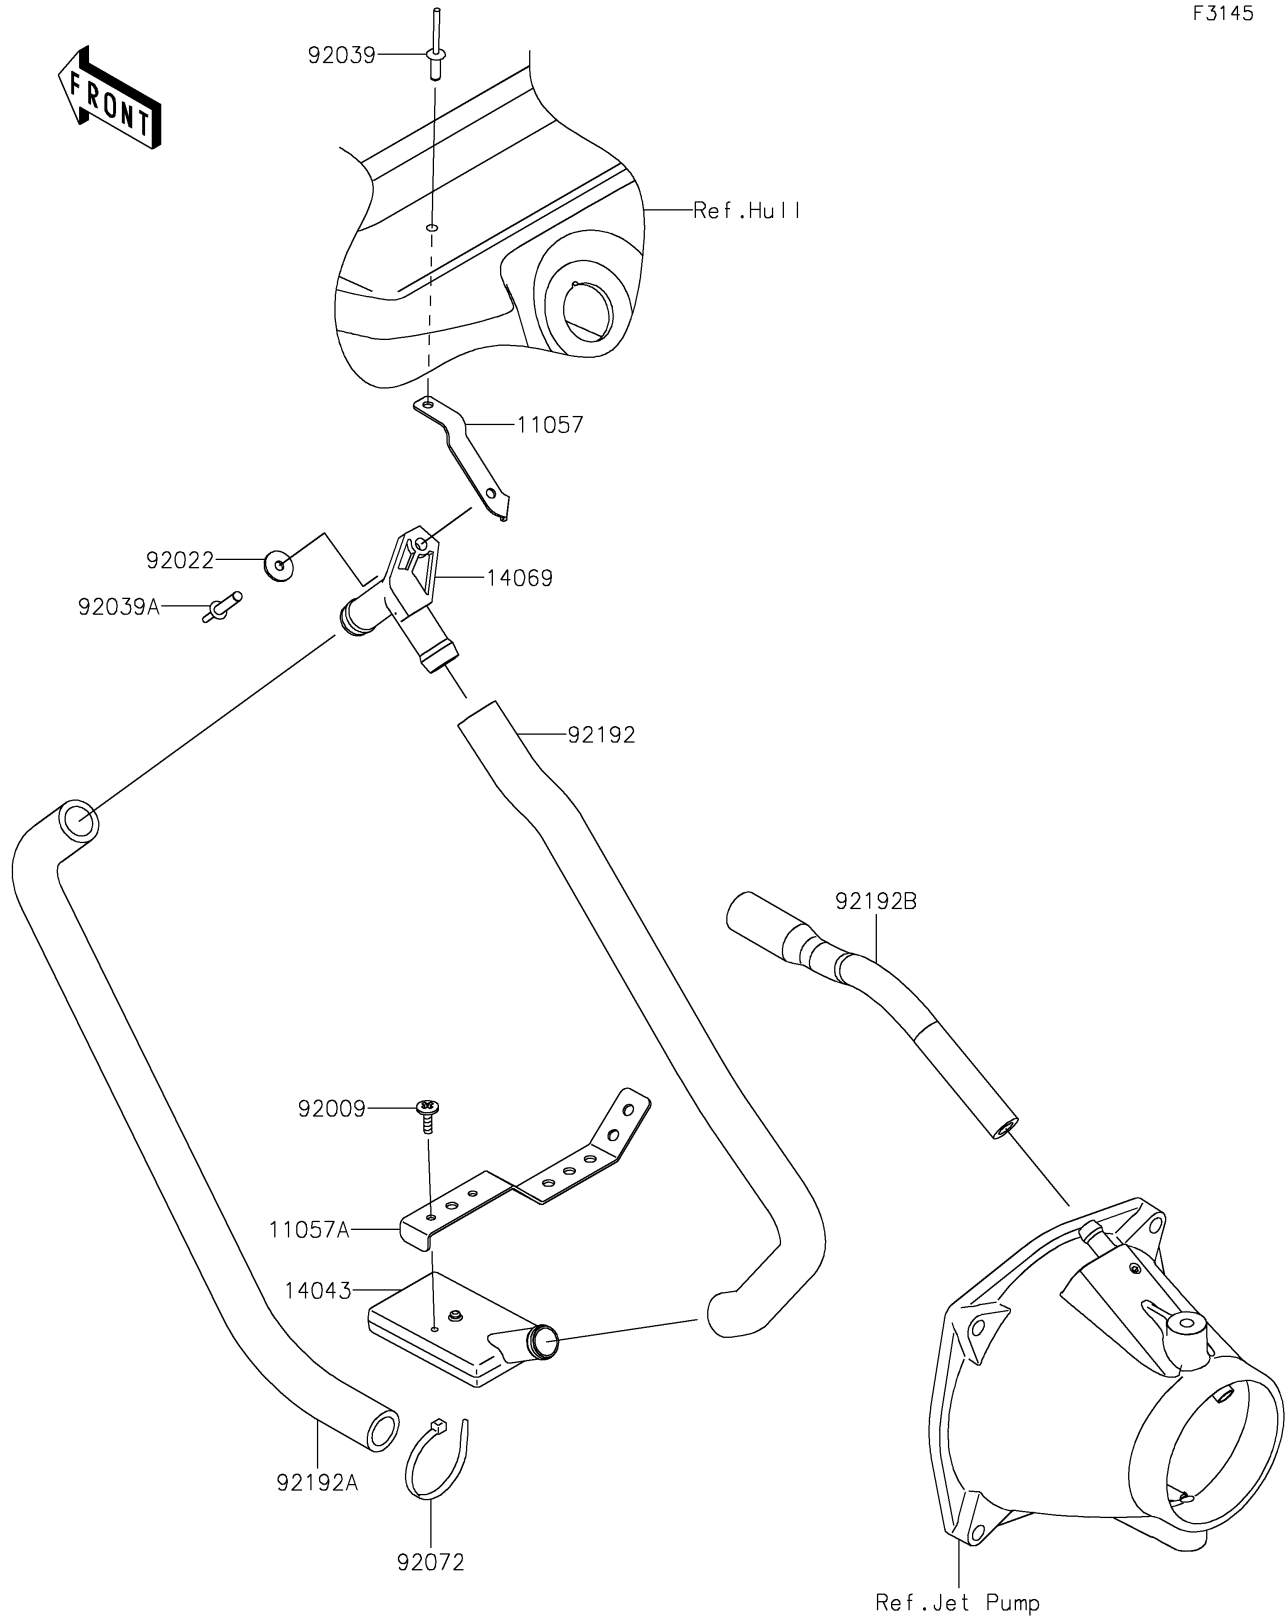

2017 Jet Ski® SX-R™ PARTS DIAGRAM

Bilge System

F3145

2017 Jet Ski® SX-R™ PARTS LIST

Bilge System

ITEM NAME	PART NUMBER	QUANTITY
BRACKET,BREATHER (Ref # 11057)	11057-0454	1
BRACKET,FILTER (Ref # 11057A)	11057-0657	1
FILTER (Ref # 14043)	14043-3711	1
BREATHER (Ref # 14069)	14069-3708	1
SCREW,TAPPING,4X14 (Ref # 92009)	92009-3762	1
WASHER,5X16X1.5 (Ref # 92022)	92022-3041	1
RIVET (Ref # 92039)	92039-3755	1
RIVET (Ref # 92039A)	92039-3775	1
BAND,L=188.85 (Ref # 92072)	92072-0105	1
TUBE,16X23X450 (Ref # 92192)	92192-1712	1
TUBE,16X23X378 (Ref # 92192A)	92192-1713	1
TUBE,HULL-NOZZLE (Ref # 92192B)	92192-3843	1