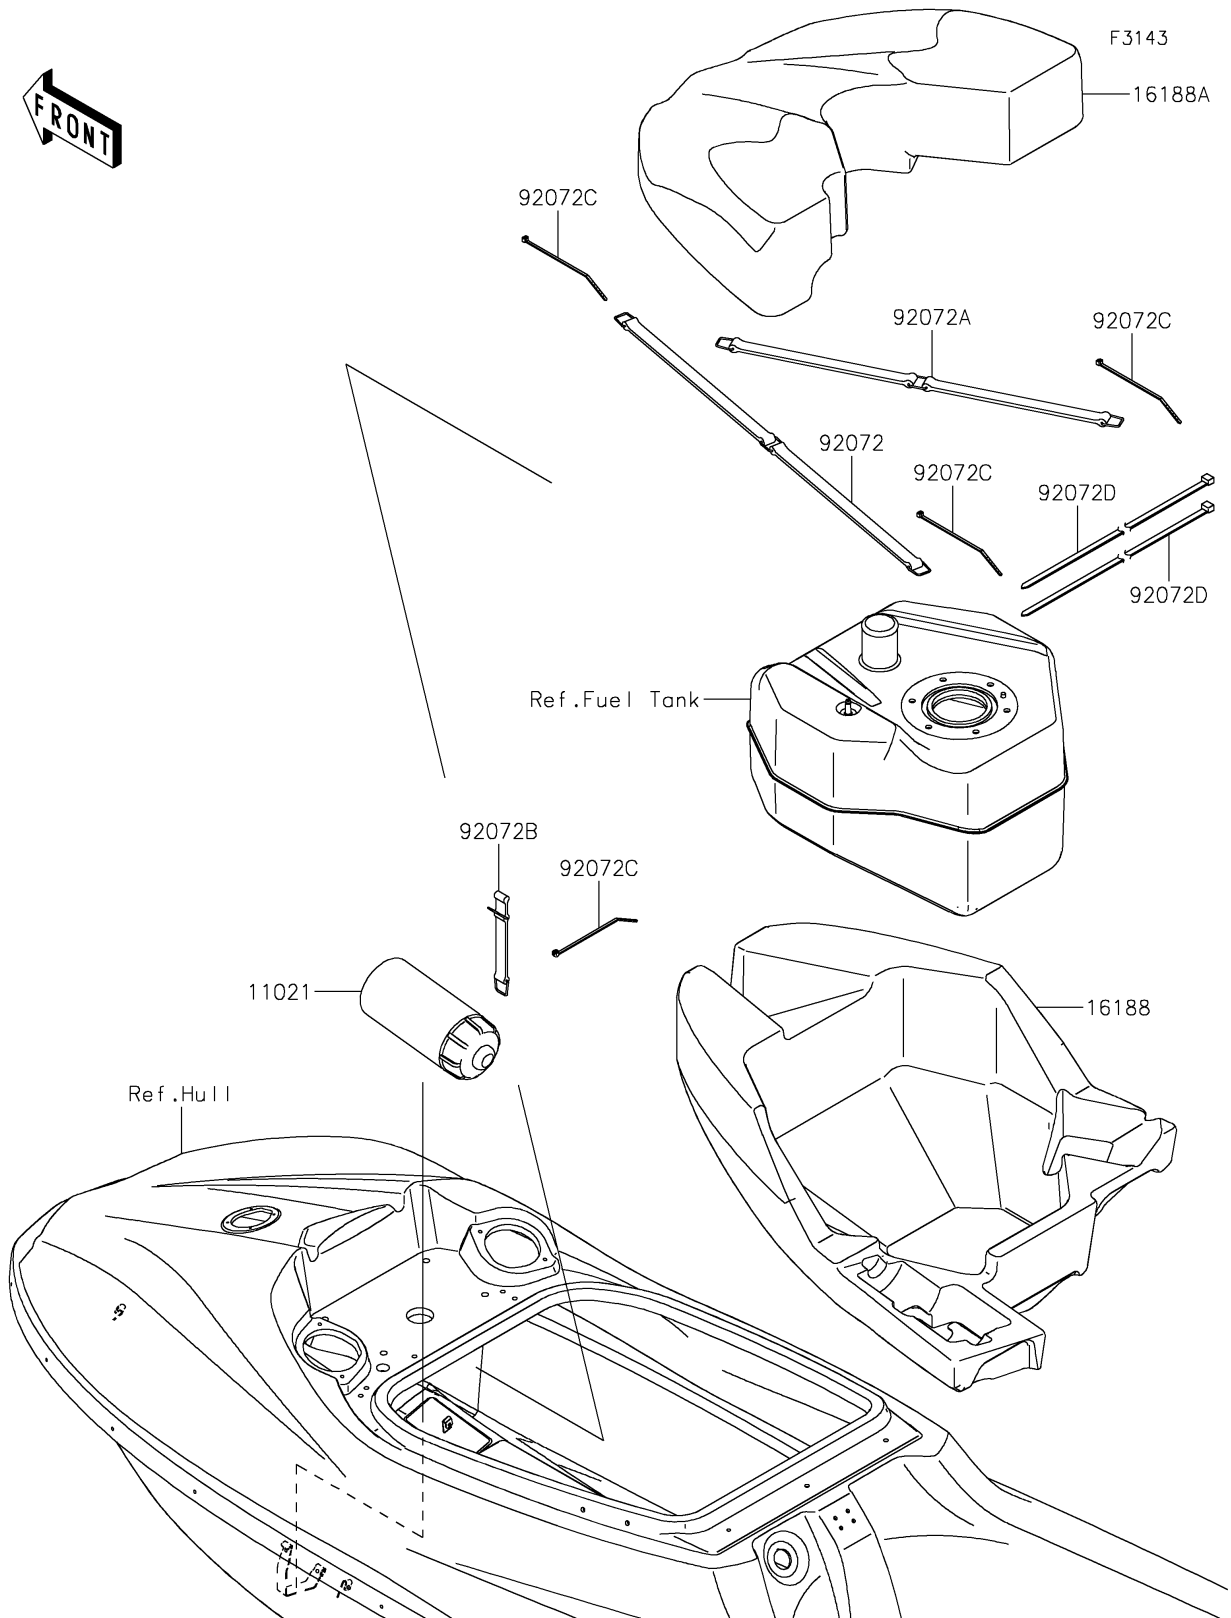

2017 Jet Ski® SX-R™ PARTS DIAGRAM

Hull Fittings

2017 Jet Ski® SX-R™ PARTS LIST

Hull Fittings

ITEM NAME	PART NUMBER	QUANTITY
CASE-ASSY,TOOL (Ref # 11021)	11021-3706	1
FLOAT,LWR (Ref # 16188)	16188-0050	1
FLOAT,UPP (Ref # 16188A)	16188-0051	1
BAND,L=745MM (Ref # 92072)	92072-0797	1
BAND,L=593MM (Ref # 92072A)	92072-0808	1
BAND,TOOL CASE (Ref # 92072B)	92072-3859	1
BAND,L=100.08 (Ref # 92072C)	92072-3882	1
BAND,L=608.22 (Ref # 92072D)	92072-3884	1