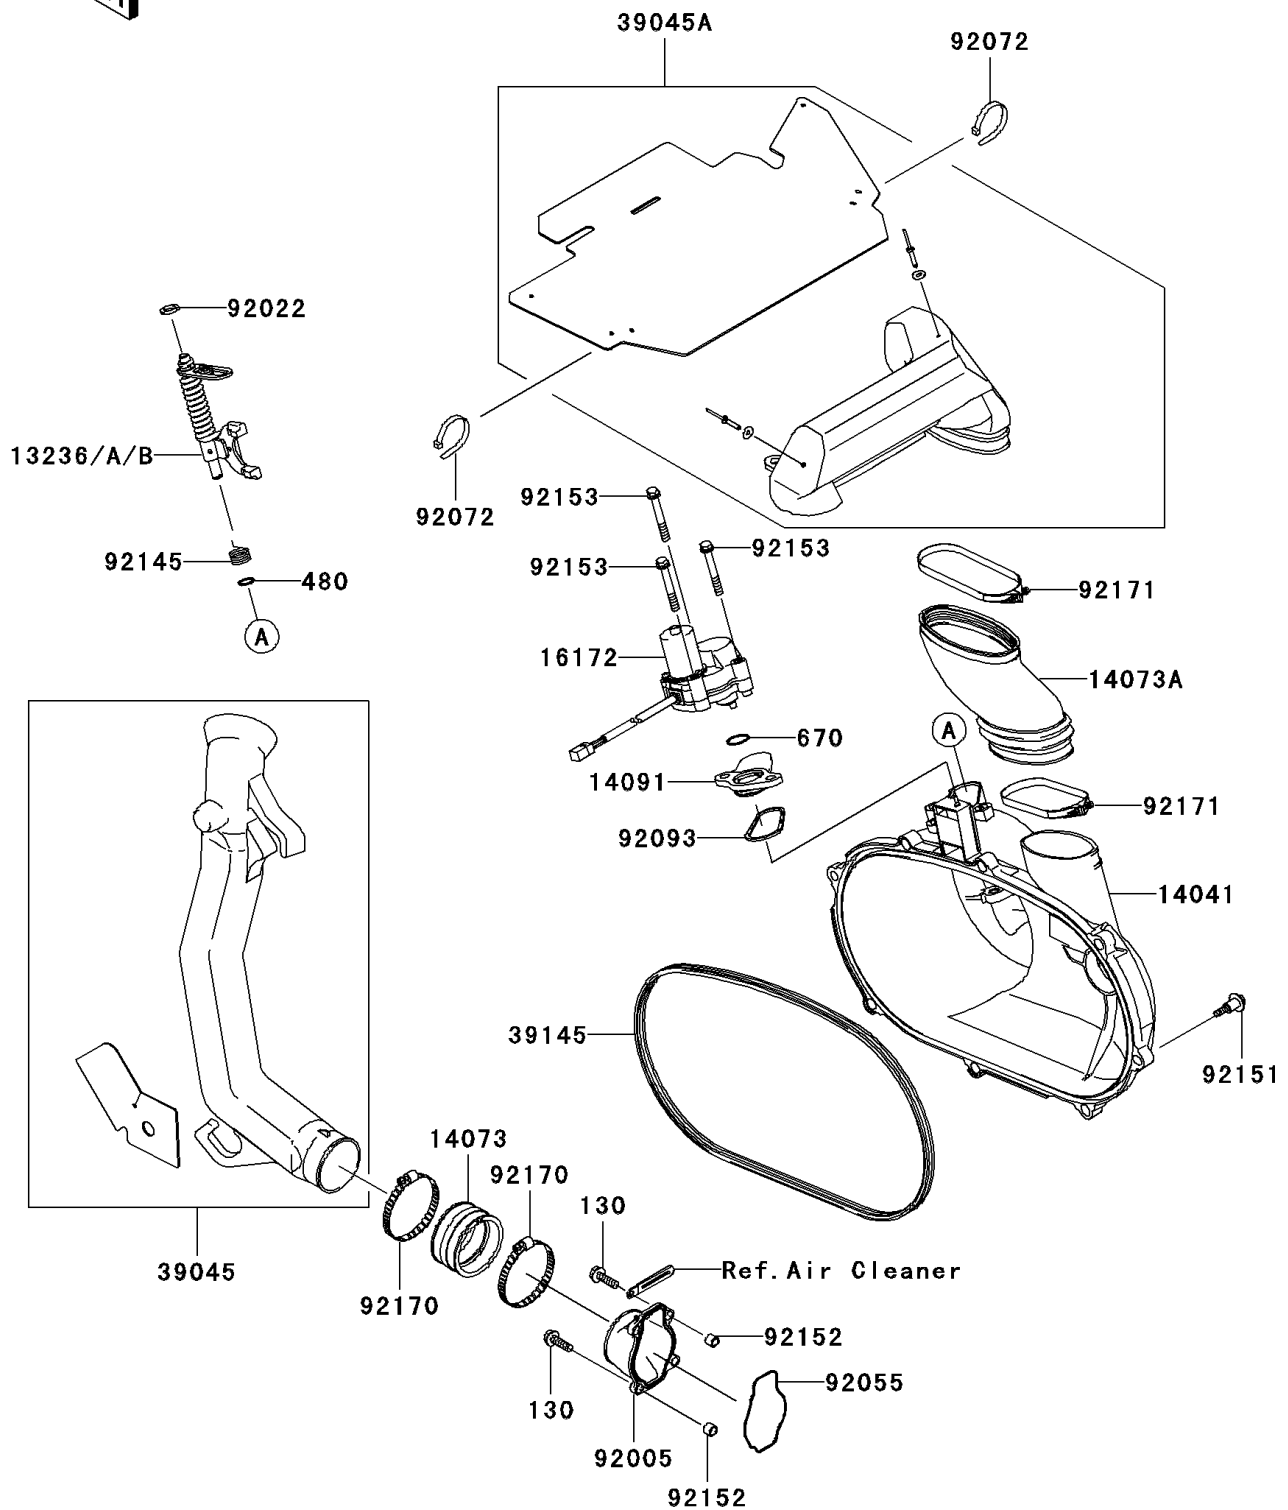

2005 Prairie® 700 4x4 Team Green™ Special Edition PARTS DIAGRAM

Converter Cover

E1393

2005 Prairie® 700 4x4 Team Green™ Special Edition PARTS LIST

Converter Cover

ITEM NAME	PART NUMBER	QUANTITY
BOLT-FLANGED,6X20 (Ref # 130)	130Z0620	1
CIRCLIP-TYPE-C,10MM (Ref # 480)	480J1000	1
O RING (Ref # 670)	670D3022	1
LEVER-COMP,YELLOW (Ref # 13236)	13236-0046	1
LEVER-COMP,GREEN (Ref # 13236A)	13236-0047	1
LEVER-COMP,PAINT LESS (Ref # 13236B)	13236-0048	1
COVER-COMP (Ref # 14041)	14041-1158	1
DUCT,JOINT (Ref # 14073)	14073-1775	1
DUCT,EXHAUST (Ref # 14073A)	14073-1792	1
COVER (Ref # 14091)	14091-1421	1
ACTUATOR (Ref # 16172)	16172-0006	1
DUCT-ASSY,SNORKEL,IN (Ref # 39045)	39045-0002	1
DUCT-ASSY,SNORKEL,EX (Ref # 39045A)	39045-1063	1
TRIM-SEAL (Ref # 39145)	39145-1135	1
FITTING (Ref # 92005)	92005-1387	1
WASHER,10.2X16X1 (Ref # 92022)	92022-1829	1
RING-O (Ref # 92055)	92055-1630	1
BAND,L=188 (Ref # 92072)	92072-1239	1
SEAL (Ref # 92093)	92093-1548	1
SPRING (Ref # 92145)	92145-1567	1
BOLT,FLANGED,6X30 (Ref # 92151)	92151-1686	1
COLLAR (Ref # 92152)	92152-1332	1
BOLT,6X47 (Ref # 92153)	92153-0678	1
CLAMP (Ref # 92170)	92170-1764	1
CLAMP (Ref # 92171)	92171-1336	1