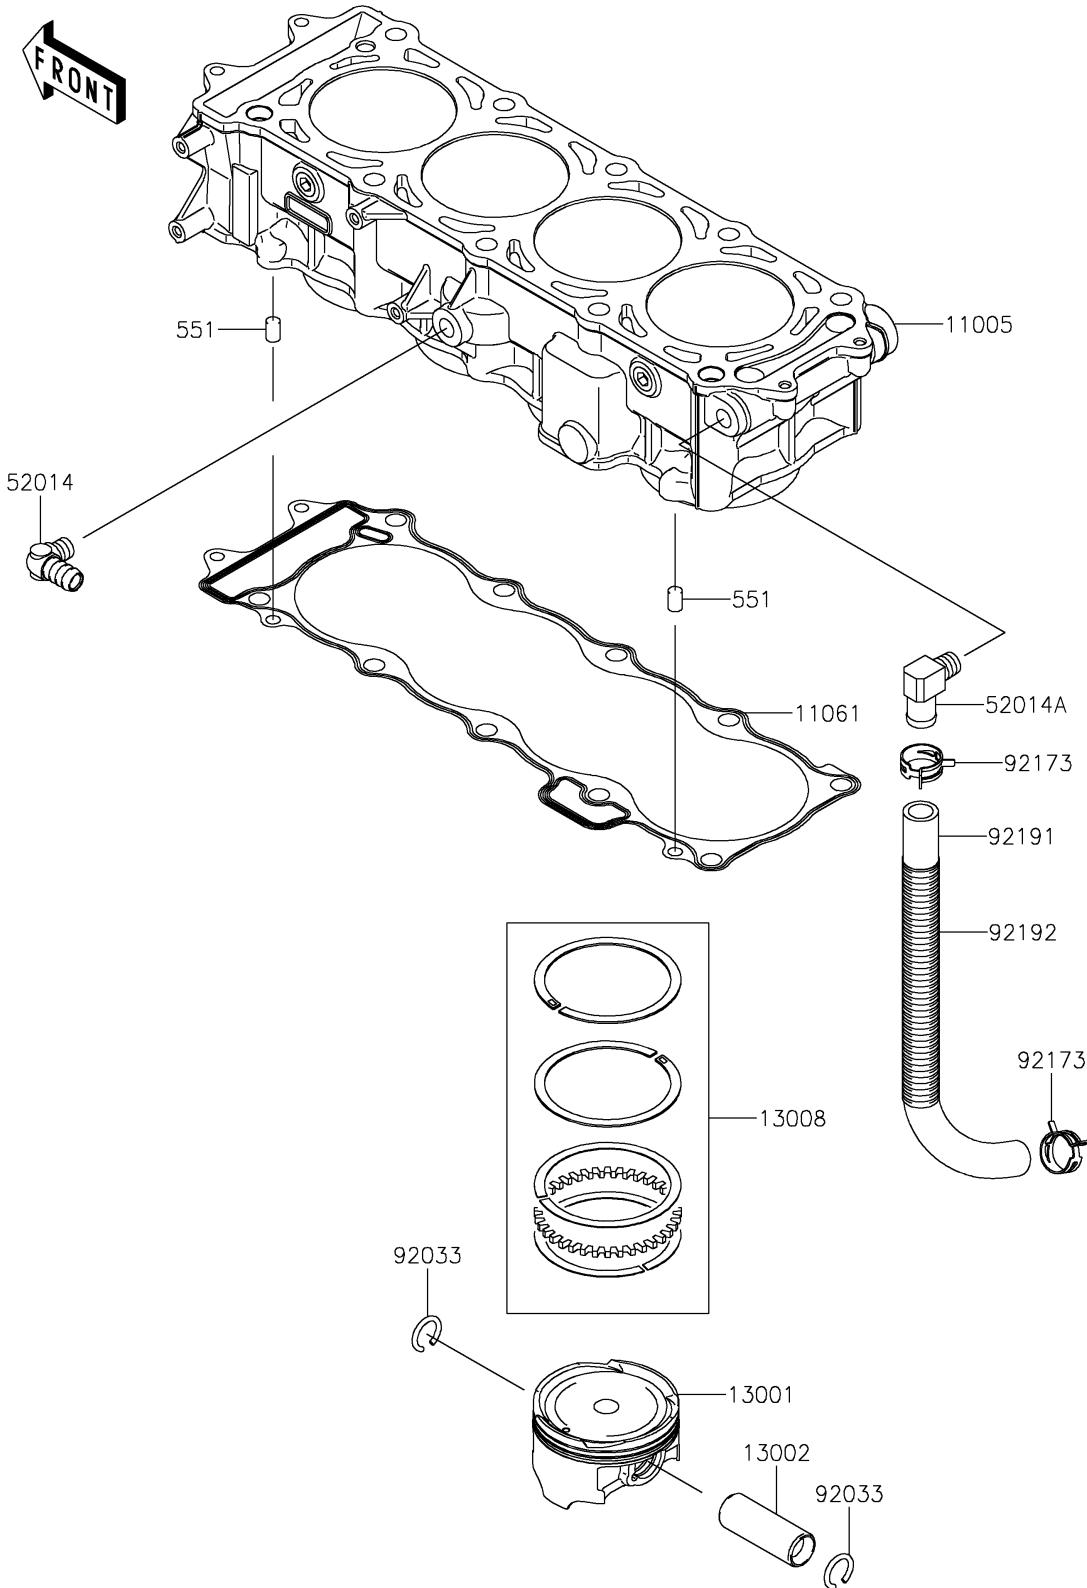

2017 Jet Ski® SX-R™ PARTS DIAGRAM

Cylinder/Piston(s)

E1120

2017 Jet Ski® SX-R™ PARTS LIST

Cylinder/Piston(s)

ITEM NAME	PART NUMBER	QUANTITY
CYLINDER-ENGINE (Ref # 11005)	11005-3768	1
GASKET,CYLINDER BASE (Ref # 11061)	11061-3708	1
PISTON-ENGINE (Ref # 13001)	13001-3737	1
PIN-PISTON (Ref # 13002)	13002-3709	1
RING-SET-PISTON (Ref # 13008)	13008-0048	1
ELBOW (Ref # 52014)	52014-3711	1
ELBOW (Ref # 52014A)	52014-3717	1
PIN-DOWEL (Ref # 551)	551R0812	1
RING-SNAP (Ref # 92033)	92033-1188	1
CLAMP (Ref # 92173)	92173-1039	1
TUBE,BREATHER (Ref # 92191)	92191-3983	1
TUBE,CORRUGATED,L=265 (Ref # 92192)	92192-1083	1