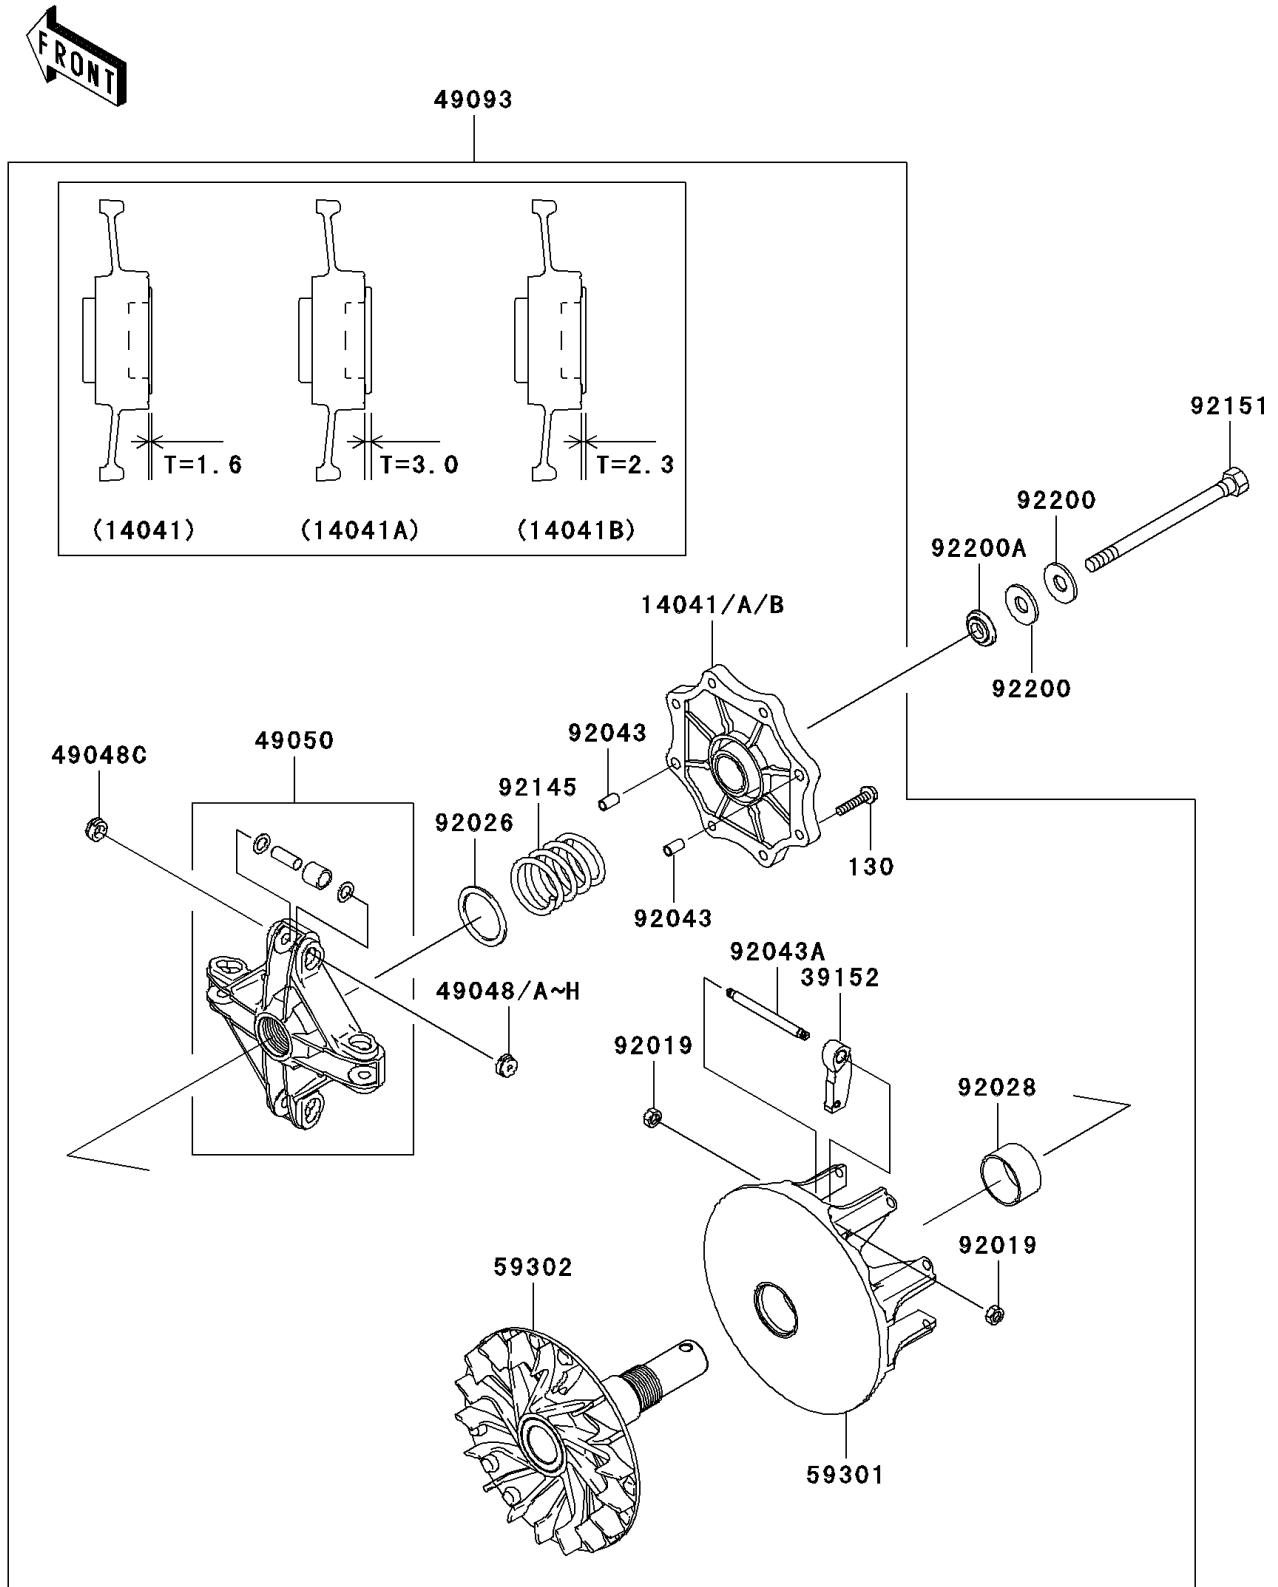

2005 Prairie® 700 4x4 Team Green™ Special Edition PARTS DIAGRAM

Drive Converter

E1391

2005 Prairie® 700 4x4 Team Green™ Special Edition PARTS LIST

Drive Converter

ITEM NAME	PART NUMBER	QUANTITY
BOLT-FLANGED,6X30 (Ref # 130)	130T0630	1
COVER-COMP,RED (Ref # 14041)	14041-1159	1
COVER-COMP,BLUE (Ref # 14041A)	14041-1160	1
COVER-COMP,STD (Ref # 14041B)	14041-1161	1
WEIGHT-RAMP (Ref # 39152)	39152-1081	1
SHOE,T=7.2 (Ref # 49048)	49048-1087	1
SHOE,T=7.3 (Ref # 49048A)	49048-1088	1
SHOE,T=7.4 (Ref # 49048B)	49048-1089	1
SHOE,T=7.5 (Ref # 49048C)	49048-1090	1
SHOE,T=7.6 (Ref # 49048D)	49048-1091	1
SHOE,T=7.7 (Ref # 49048E)	49048-1092	1
SHOE,T=7.8 (Ref # 49048F)	49048-1093	1
SHOE,T=7.9 (Ref # 49048G)	49048-1094	1
SHOE,T=8.0 (Ref # 49048H)	49048-1095	1
SPIDER (Ref # 49050)	49050-1081	1
CONVERTER-ASSY-DRIVE (Ref # 49093)	49093-0011	1
SHEAVE-MOVABLE (Ref # 59301)	59301-1070	1
SHEAVE-COMP (Ref # 59302)	59302-0003	1
NUT,LOCK,6MM (Ref # 92019)	92019-008	1
SPACER,39X49.5X1.0 (Ref # 92026)	92026-1603	1
BUSHING (Ref # 92028)	92028-1975	1
PIN,6.2X8X14 (Ref # 92043)	92043-1263	1
PIN (Ref # 92043A)	92043-1688	1
SPRING (Ref # 92145)	92145-0021	1
BOLT,12X165 (Ref # 92151)	92151-1393	1
WASHER,SPRING (Ref # 92200)	92200-1504	1
WASHER (Ref # 92200A)	92200-1634	1