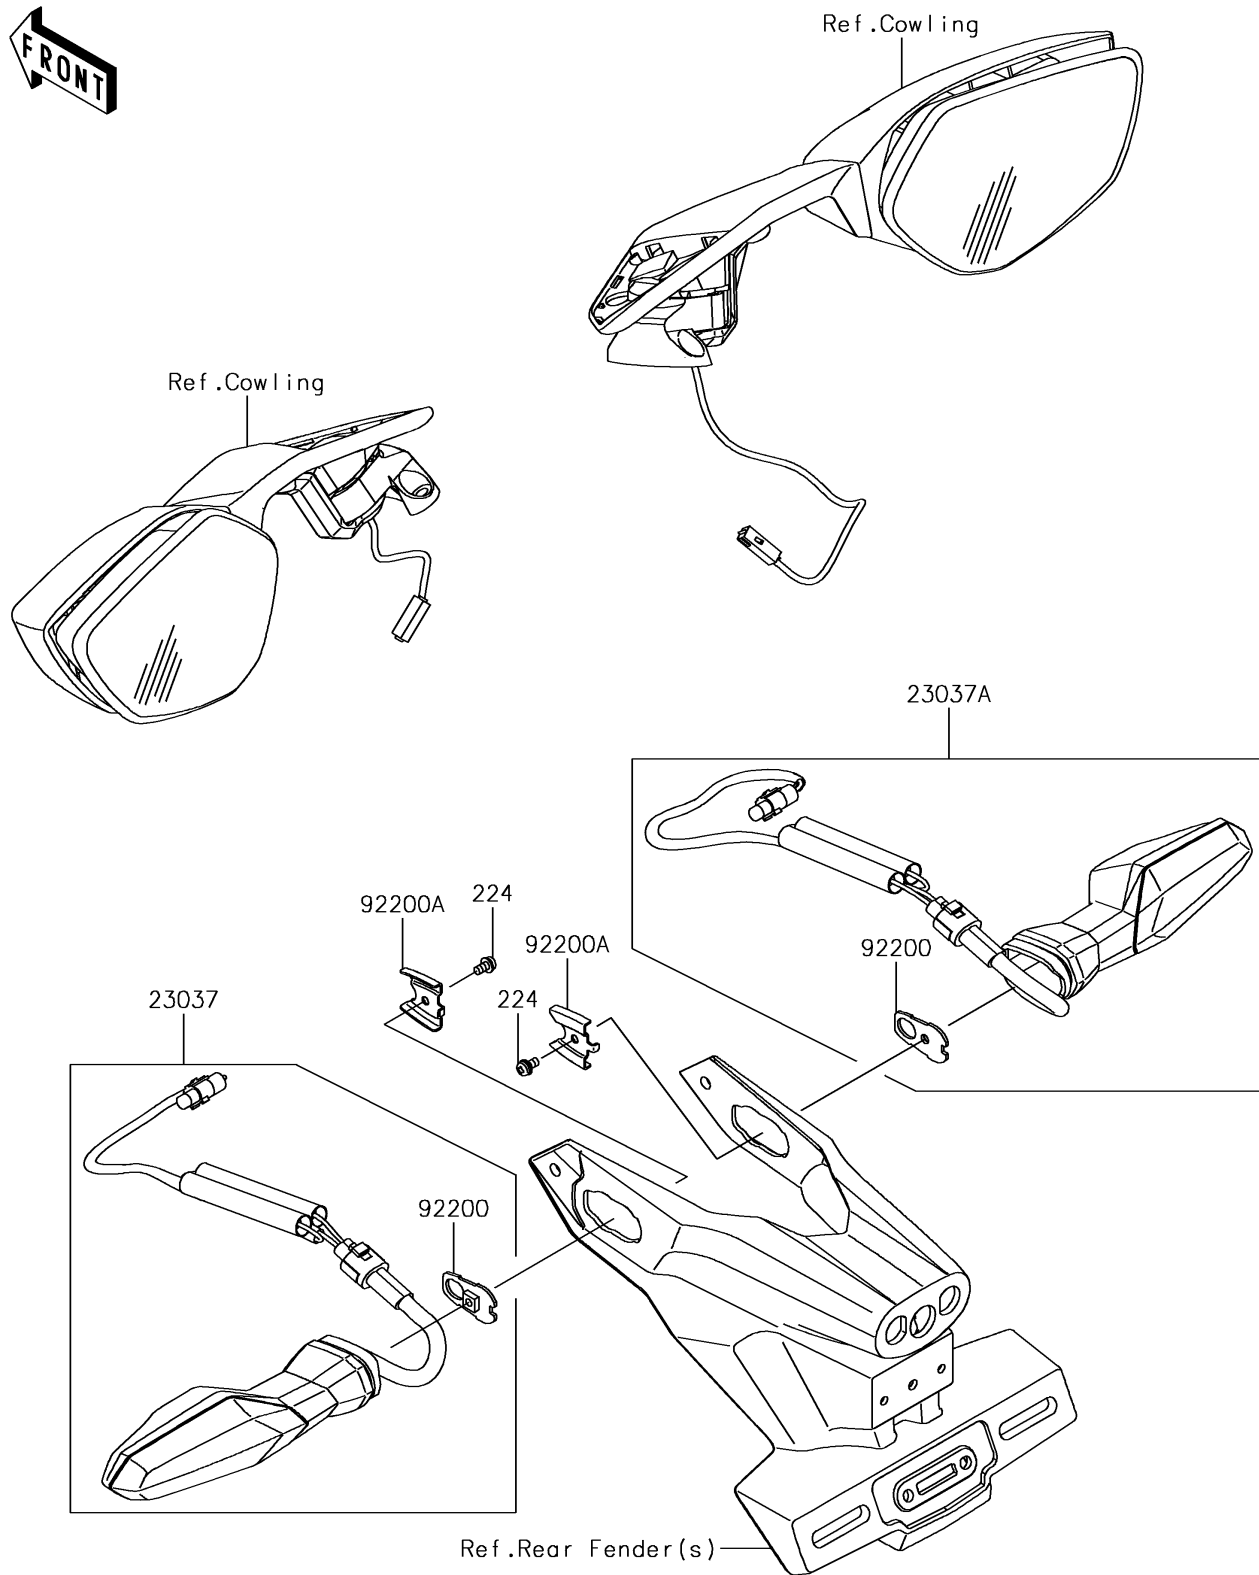

2017 PARTS DIAGRAM

Turn Signals

F2730

2017 PARTS LIST

Turn Signals

ITEM NAME	PART NUMBER	QUANTITY
SCREW-PAN-WP-CROS,4X8 (Ref # 224)	224AB0408	1
LAMP-ASSY-SIGNAL,LED,RR,LH (Ref # 23037)	23037-0324	1
LAMP-ASSY-SIGNAL,LED,RR,RH (Ref # 23037A)	23037-0325	1
WASHER,NUT 4MM (Ref # 92200)	92200-0854	1
WASHER (Ref # 92200A)	92200-0855	1