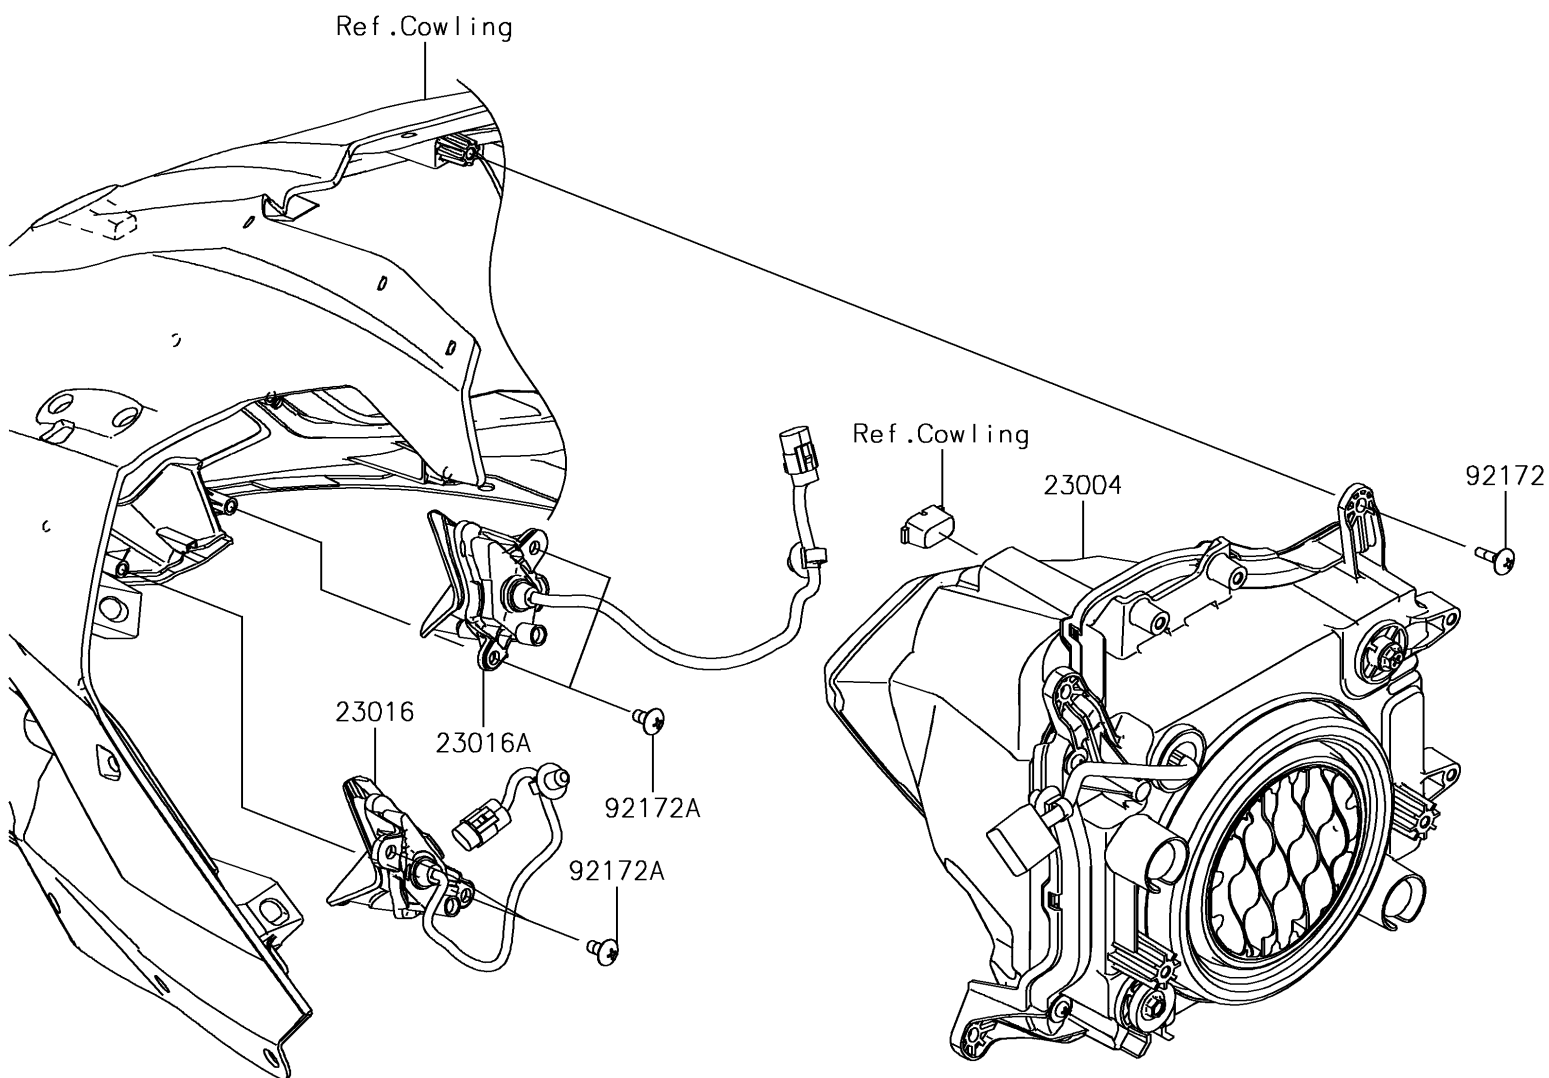

2017 PARTS DIAGRAM

Headlight(s)(XHF/XJF)

F2710

2017 PARTS LIST

Headlight(s)(XHF/XJF)

ITEM NAME	PART NUMBER	QUANTITY
LAMP-HEAD,LED (Ref # 23004)	23004-0359	1
LAMP-ASSY,POSITION,LH (Ref # 23016)	23016-0572	1
LAMP-ASSY,POSITION,RH (Ref # 23016A)	23016-0573	1
SCREW,TAPPING,5X16 (Ref # 92172)	92172-0238	1
SCREW,TAPPING,5X10 (Ref # 92172A)	92172-0262	1