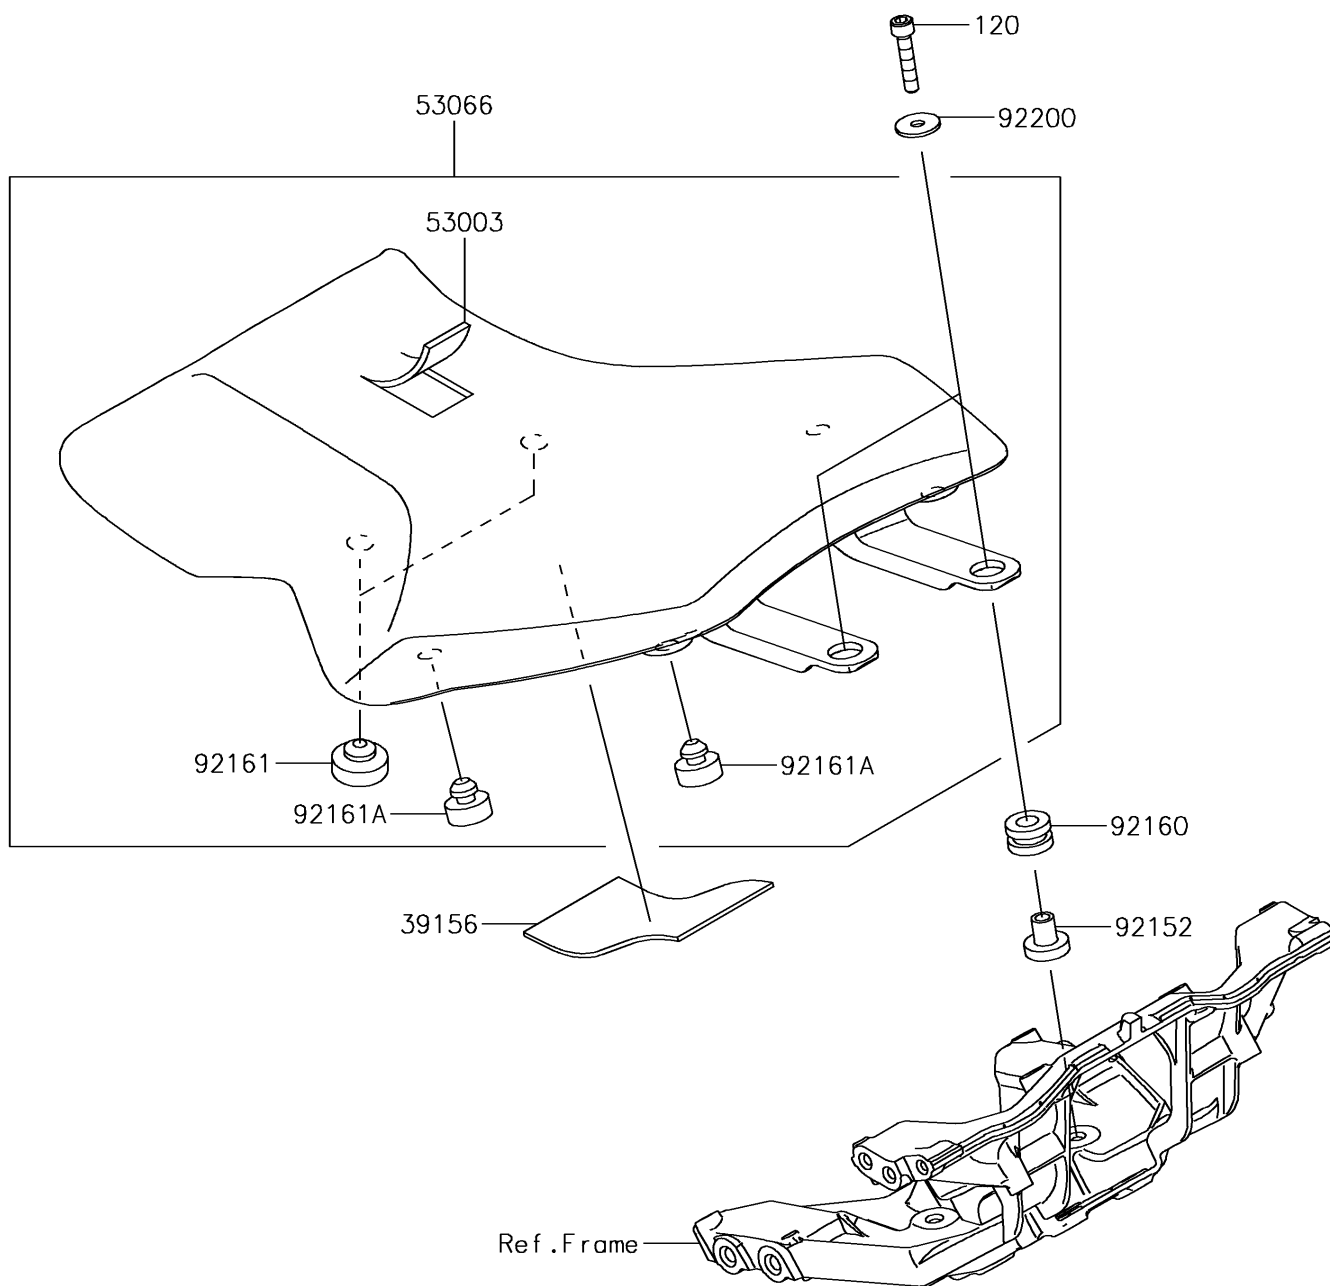

## 2017 PARTS DIAGRAM

Seat

F2510

## 2017 PARTS LIST

Seat

ITEM NAME	PART NUMBER	QUANTITY
BOLT-SOCKET,6X30 (Ref # 120)	120CA0630	1
PAD,RR FRM (Ref # 39156)	39156-1778	1
LEATHER,BLACK (Ref # 53003)	53003-0404-MA	1
SEAT-ASSY,BLACK (Ref # 53066)	53066-0462-MA	1
COLLAR,6.5X20X16.8 (Ref # 92152)	92152-2119	1
DAMPER,10X20X12 (Ref # 92160)	92160-1167	1
DAMPER,SEAT,10X25X8 (Ref # 92161)	92161-0095	1
DAMPER,8X20X8 (Ref # 92161A)	92161-0223	1
WASHER,6X20X1.6 (Ref # 92200)	92200-0212	1