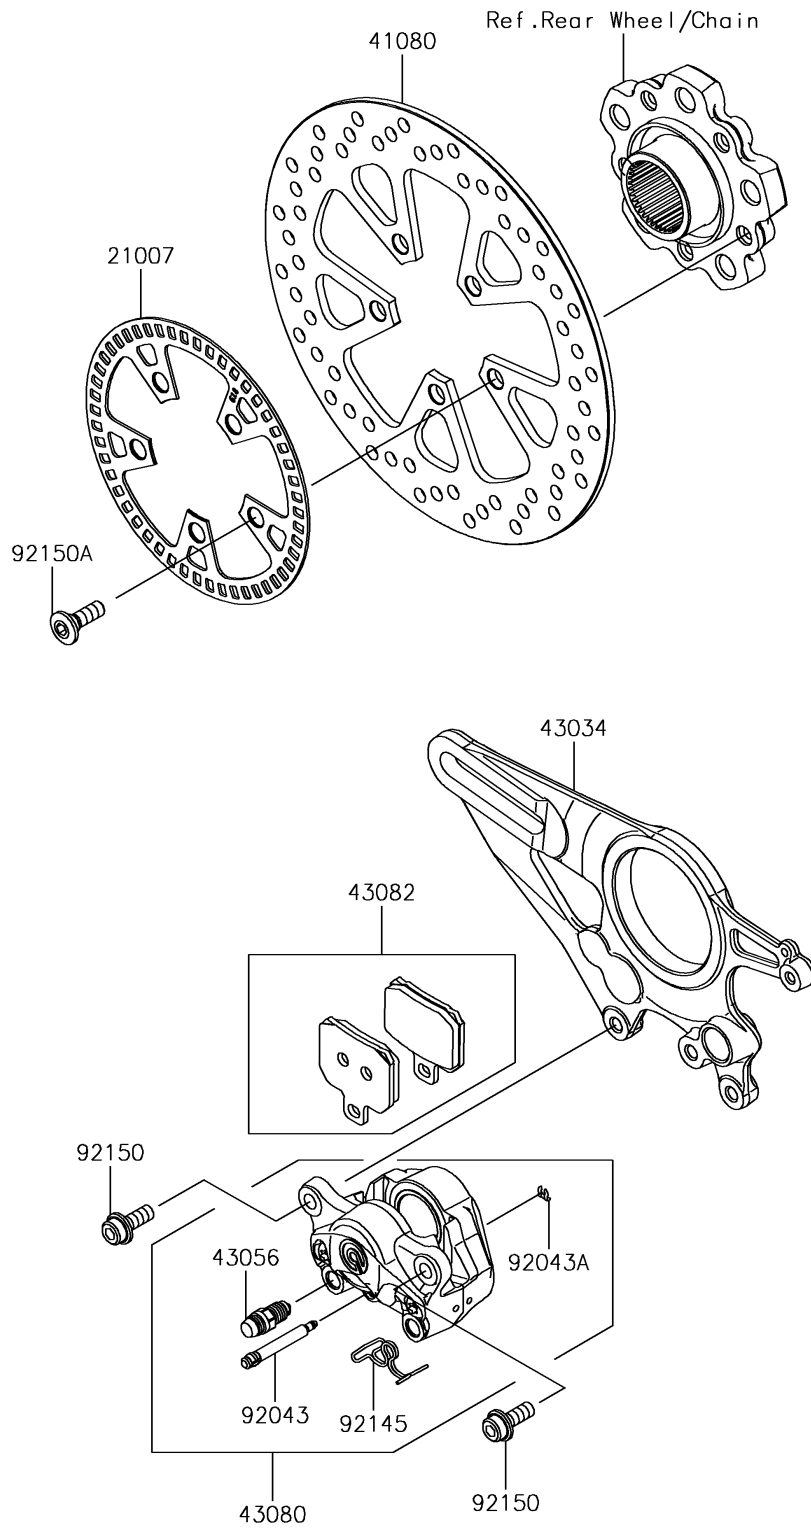

2017 PARTS DIAGRAM

Rear Brake

F2294

2017 PARTS LIST

Rear Brake

ITEM NAME	PART NUMBER	QUANTITY
ROTOR,SENSOR,RR (Ref # 21007)	21007-0632	1
DISC,RR,250MM (Ref # 41080)	41080-0636	1
HOLDER-BRAKE,RR (Ref # 43034)	43034-0108	1
BREATHER-BRAKE (Ref # 43056)	43056-0020	1
CALIPER-SUB-ASSY,RR,GRAY (Ref # 43080)	43080-0176-51J	1
PAD-ASSY-BRAKE (Ref # 43082)	43082-0158	1
PIN,PAD (Ref # 92043)	92043-0863	1
PIN,CLIP (Ref # 92043A)	92043-0864	1
SPRING (Ref # 92145)	92145-1685	1
BOLT,SOCKET,8X20 (Ref # 92150)	92150-1155	1
BOLT,8X25 (Ref # 92150A)	92150-1858	1