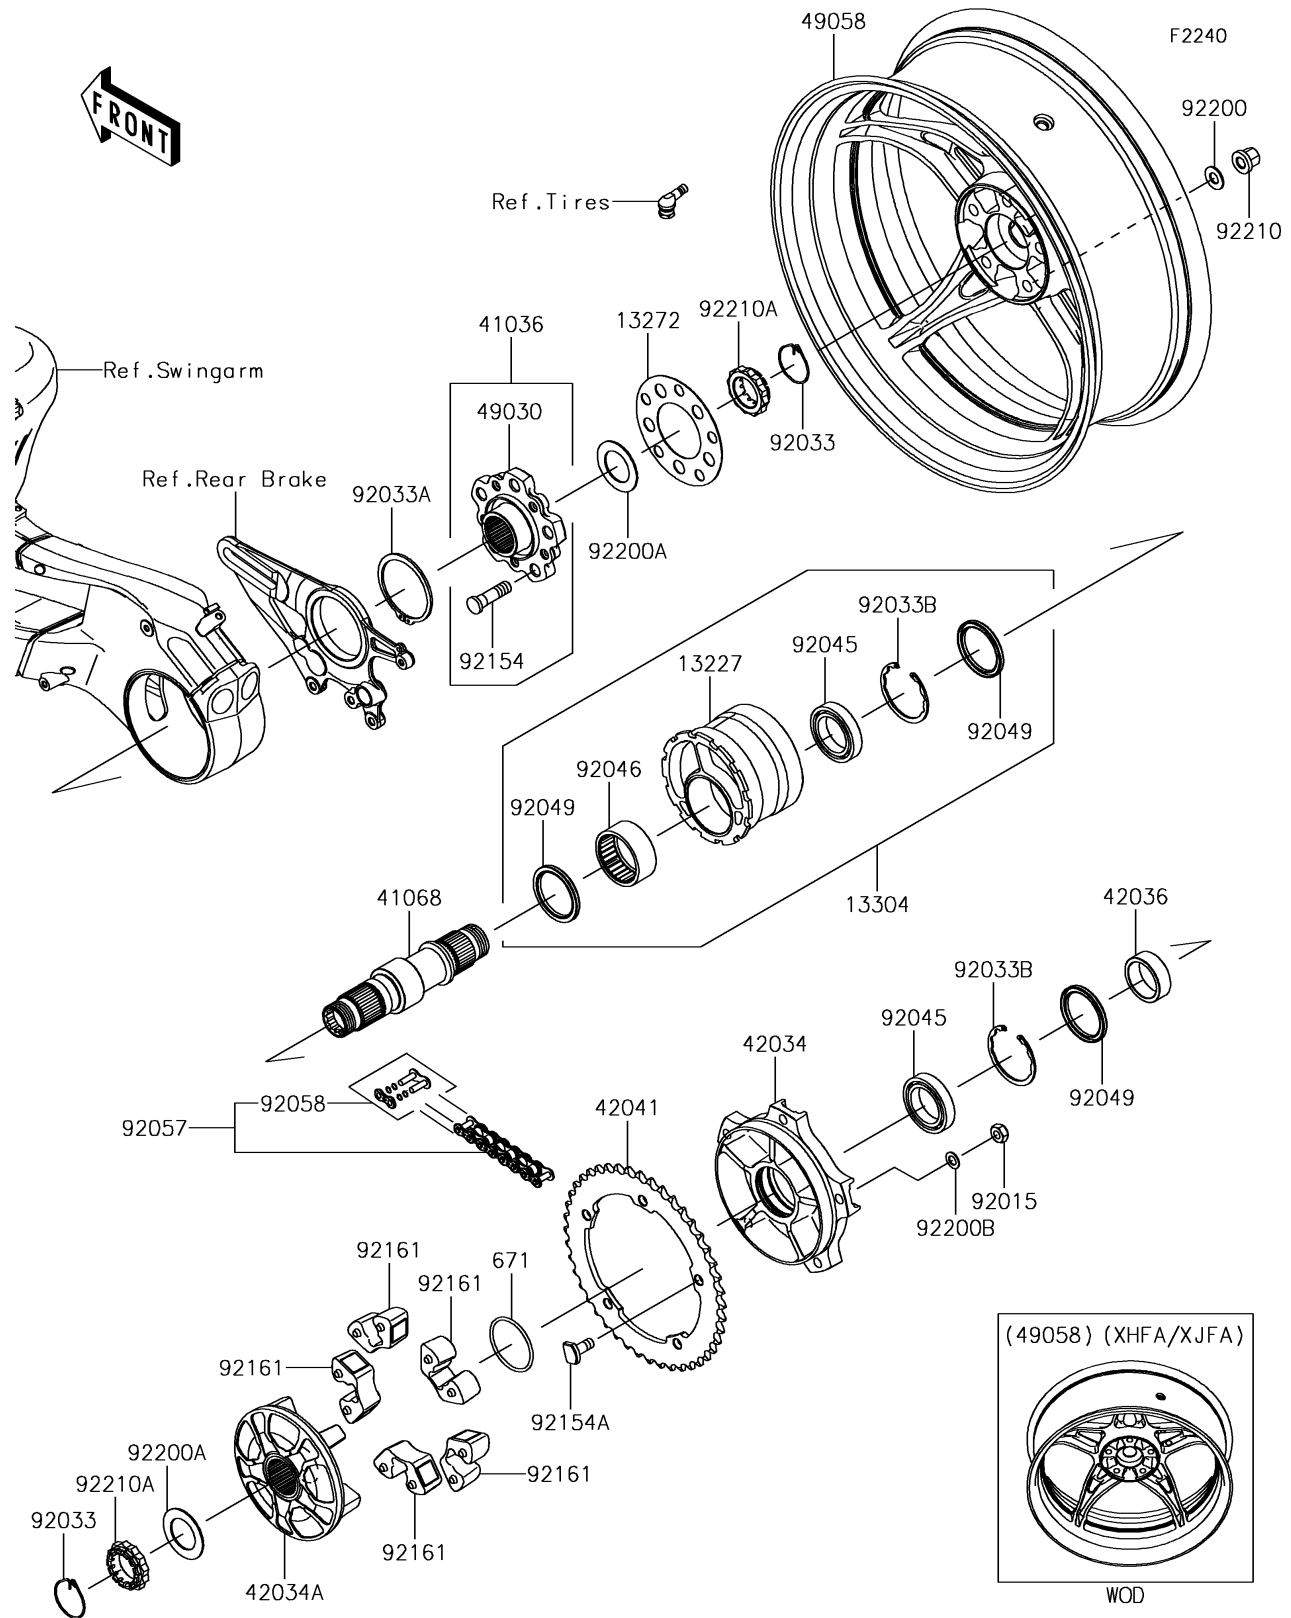

2017 PARTS DIAGRAM

Rear Wheel/Chain

2017 PARTS LIST

Rear Wheel/Chain

| ITEM NAME | PART NUMBER | QUANTITY |
|---|----------------|----------|
| HOUSING,RR (Ref # 13227) | 13227-0034 | 1 |
| PLATE (Ref # 13272) | 13272-1861 | 1 |
| HOUSING-ASSY,RR (Ref # 13304) | 13304-5001 | 1 |
| HUB-ASSY,RR (Ref # 41036) | 41036-0679 | 1 |
| AXLE,RR (Ref # 41068) | 41068-0620 | 1 |
| COUPLING,F.W.M.GRAY (Ref # 42034) | 42034-0744-46T | 1 |
| COUPLING,INSERT,F.W.M.GRAY (Ref # 42034A) | 42034-0752-53D | 1 |
| SLEEVE,40X50X16.4 (Ref # 42036) | 42036-0779 | 1 |
| SPROCKET-HUB,44T (Ref # 42041) | 42041-0152 | 1 |
| HUB,RR (Ref # 49030) | 49030-0050 | 1 |
| WHEEL,RR,F.BLACK (Ref # 49058) | 49058-0670-51H | 1 |
| O RING,55MM (Ref # 671) | 671B2555 | 1 |
| NUT,LOCK,10MM,BLACK (Ref # 92015) | 92015-1189 | 1 |
| RING-SNAP,41X1.6 (Ref # 92033) | 92033-0753 | 1 |
| RING-SNAP (Ref # 92033A) | 92033-0760 | 1 |
| RING-SNAP,62MM (Ref # 92033B) | 92033-1044 | 1 |
| BEARING-BALL,40X60X12 (Ref # 92045) | 92045-0802 | 1 |
| BEARING-NEEDLE,50X62X25 (Ref # 92046) | 92046-0617 | 1 |
| SEAL-OIL,50X62X5 (Ref # 92049) | 92049-0771 | 1 |
| CHAIN,DRIVE,EK525RMXZ/3DX118L (Ref # 92057) | 92057-0644 | 1 |
| JOINT-CHAIN (Ref # 92058) | 92058-0036 | 1 |
| BOLT,HUB,12X45 (Ref # 92154) | 92154-1546 | 1 |
| BOLT,SPROCKET,10X24.3 (Ref # 92154A) | 92154-2300 | 1 |
| DAMPER,SHOCK,RR HUB (Ref # 92161) | 92161-1286 | 1 |
| WASHER,12.1X25X1.6 (Ref # 92200) | 92200-0455 | 1 |
| WASHER,35.1X56X1.6 (Ref # 92200A) | 92200-1764 | 1 |
| WASHER,10.2X18X1 (Ref # 92200B) | 92200-1770 | 1 |
| NUT,12MM (Ref # 92210) | 92210-0931 | 1 |
| NUT,RR AXLE,35MM (Ref # 92210A) | 92210-1415 | 1 |