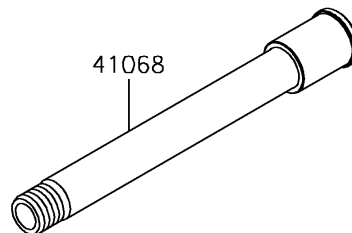

2017 PARTS DIAGRAM

Front Wheel

F2230

(41073) (XHFA/XJFA)

WOD

41073

92152B

41068

601

92049

92152A

601

92049

92152

92152B

Ref. Tires

2017 PARTS LIST

Front Wheel

ITEM NAME	PART NUMBER	QUANTITY
AXLE,FR,25X205 (Ref # 41068)	41068-0594	1
WHEEL-ASSY,FR,F.BLACK (Ref # 41073)	41073-0754-51H	1
BEARING-BALL,#6005UU (Ref # 601)	601B6005UU	1
SEAL-OIL,BJN-C2 32X47X5 (Ref # 92049)	92049-0050	1
COLLAR,FR AXLE,LH,L=44.5 (Ref # 92152)	92152-0240	1
COLLAR,FR HUB,L=115 (Ref # 92152A)	92152-0616	1
COLLAR,25X40X18 (Ref # 92152B)	92152-1947	1