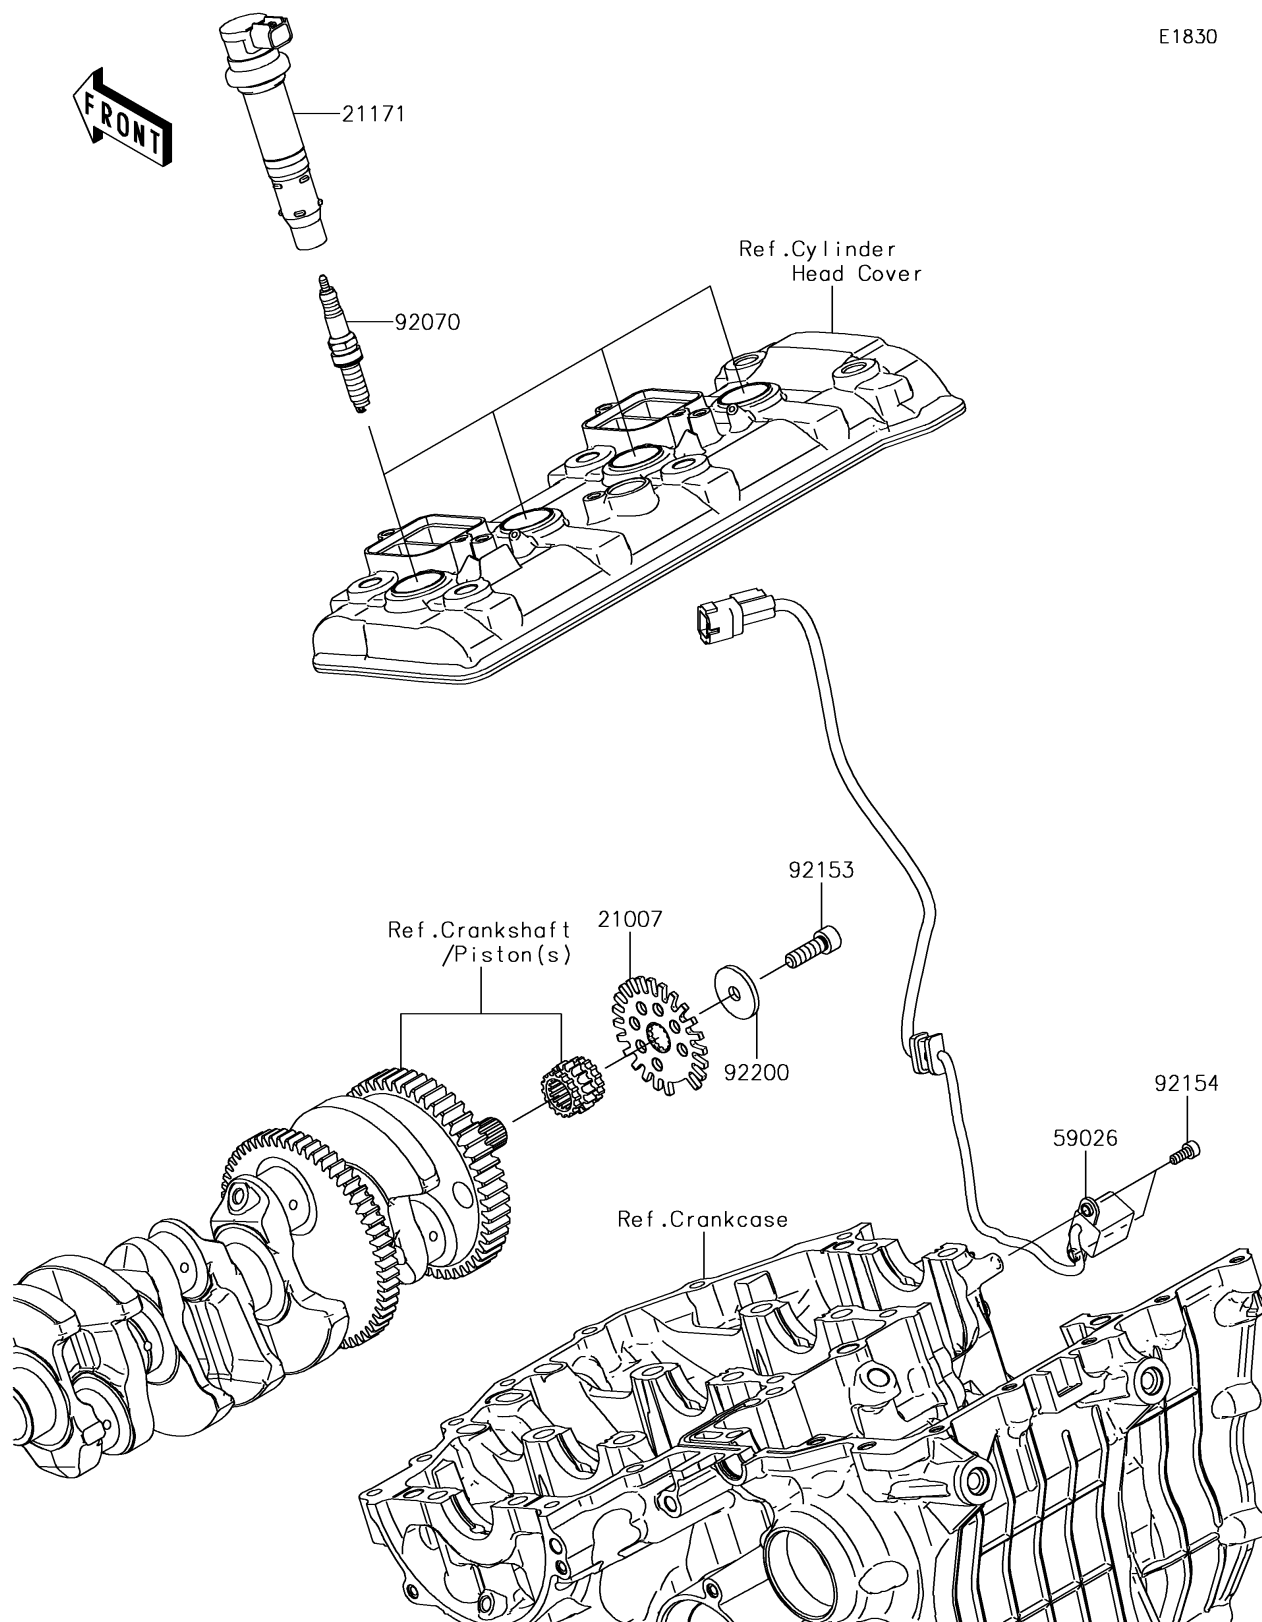

2017 PARTS DIAGRAM

Ignition System

E1830

2017 PARTS LIST

Ignition System

ITEM NAME	PART NUMBER	QUANTITY
ROTOR,PULSING (Ref # 21007)	21007-0622	1
COIL-ASSY-IGNITION (Ref # 21171)	21171-0732	1
COIL-PULSING (Ref # 59026)	59026-0042	1
PLUG-SPARK,SILMAR9B9(NGK) (Ref # 92070)	92070-0047	1
BOLT,8X25 (Ref # 92153)	92153-1191	1
BOLT,SOCKET,5X12 (Ref # 92154)	92154-0503	1
WASHER,8.2X30X3 (Ref # 92200)	92200-2142	1