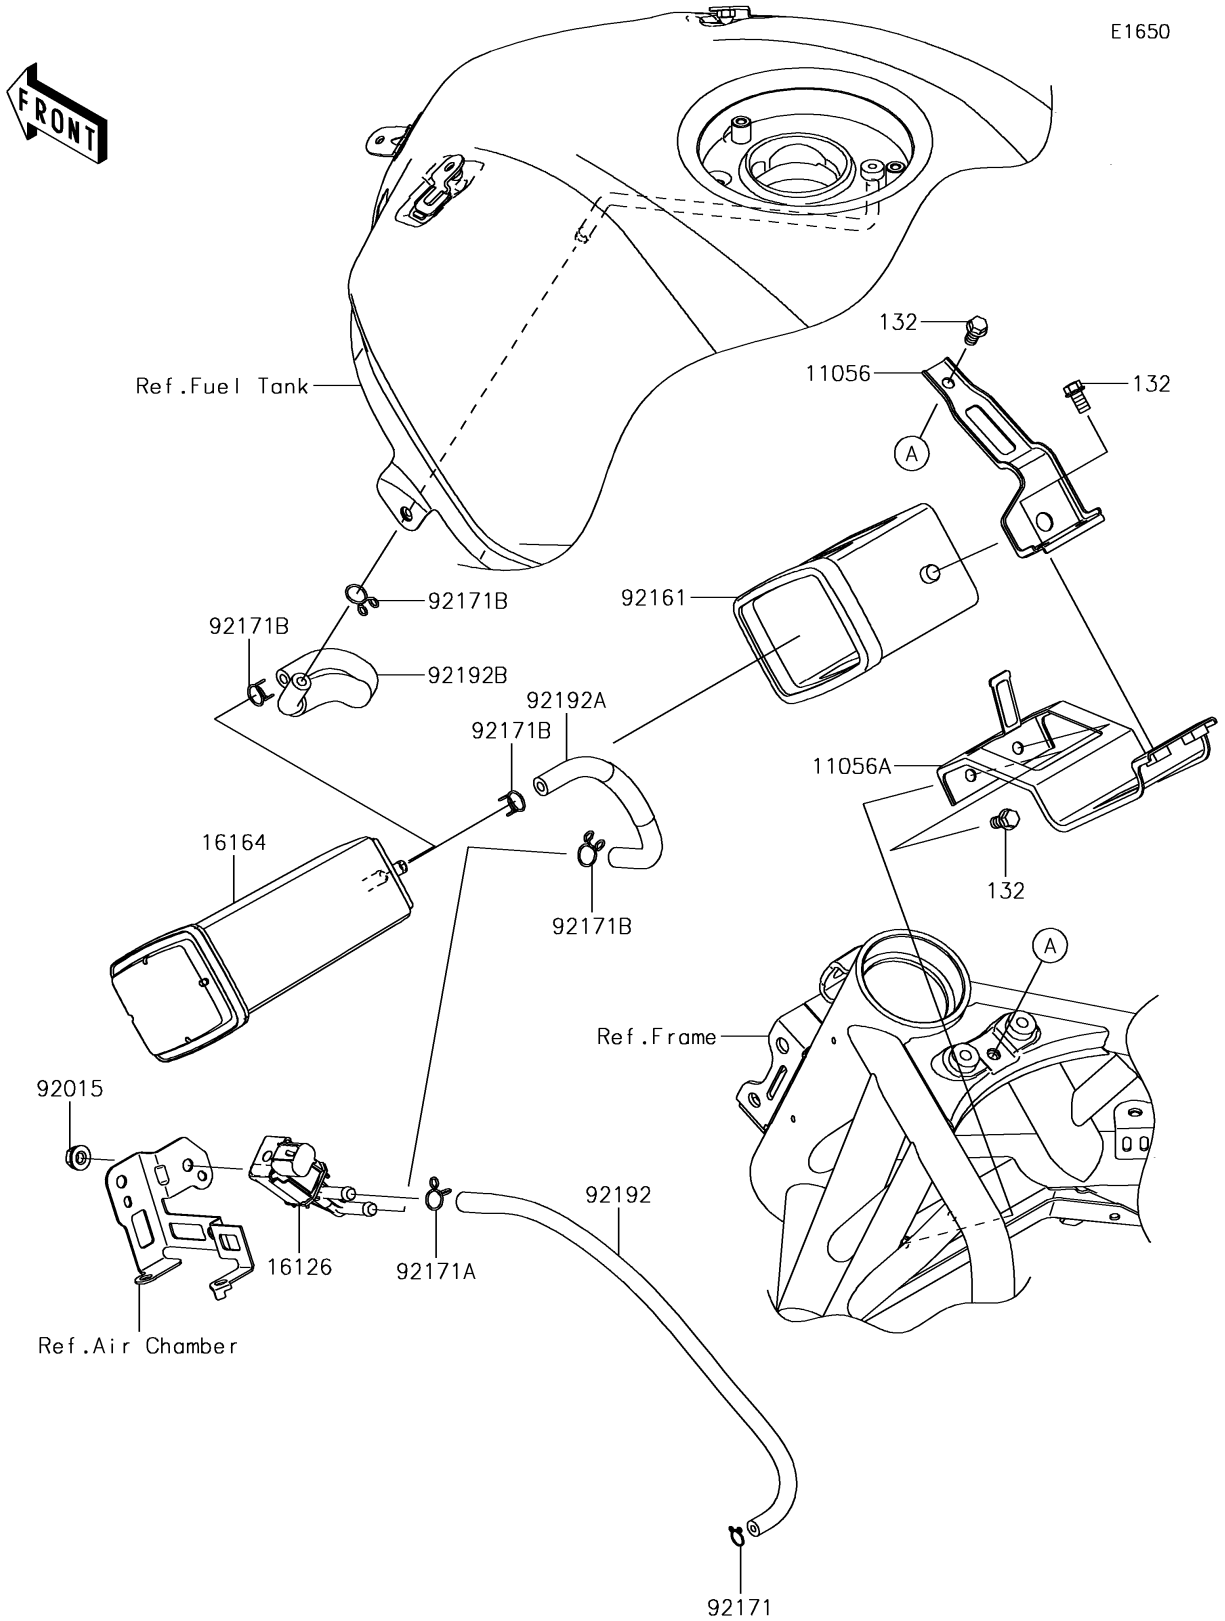

2017 PARTS DIAGRAM

Fuel Evaporative System(CA)

E1650

2017 PARTS LIST

Fuel Evaporative System(CA)

| ITEM NAME | PART NUMBER | QUANTITY |
|-------------------------------------|-------------|----------|
| BRACKET,CANISTER,UPP (Ref # 11056) | 11056-4454 | 1 |
| BRACKET,CANISTER,LWR (Ref # 11056A) | 11056-4455 | 1 |
| BOLT-FLANGED-SMALL,6X10 (Ref # 132) | 132BA0610 | 1 |
| VALVE,PCV (Ref # 16126) | 16126-0731 | 1 |
| CANISTER (Ref # 16164) | 16164-0012 | 1 |
| NUT,FLANGED,6MM (Ref # 92015) | 92015-1367 | 1 |
| DAMPER,CANISTER (Ref # 92161) | 92161-1715 | 1 |
| CLAMP (Ref # 92171) | 92171-0573 | 1 |
| CLAMP (Ref # 92171A) | 92171-0576 | 1 |
| CLAMP (Ref # 92171B) | 92171-0718 | 1 |
| TUBE,THROTTLE-VALVE (Ref # 92192) | 92192-1670 | 1 |
| TUBE,CANISTER-VALVE (Ref # 92192A) | 92192-1671 | 1 |
| TUBE,CANISTER-TANK (Ref # 92192B) | 92192-1672 | 1 |