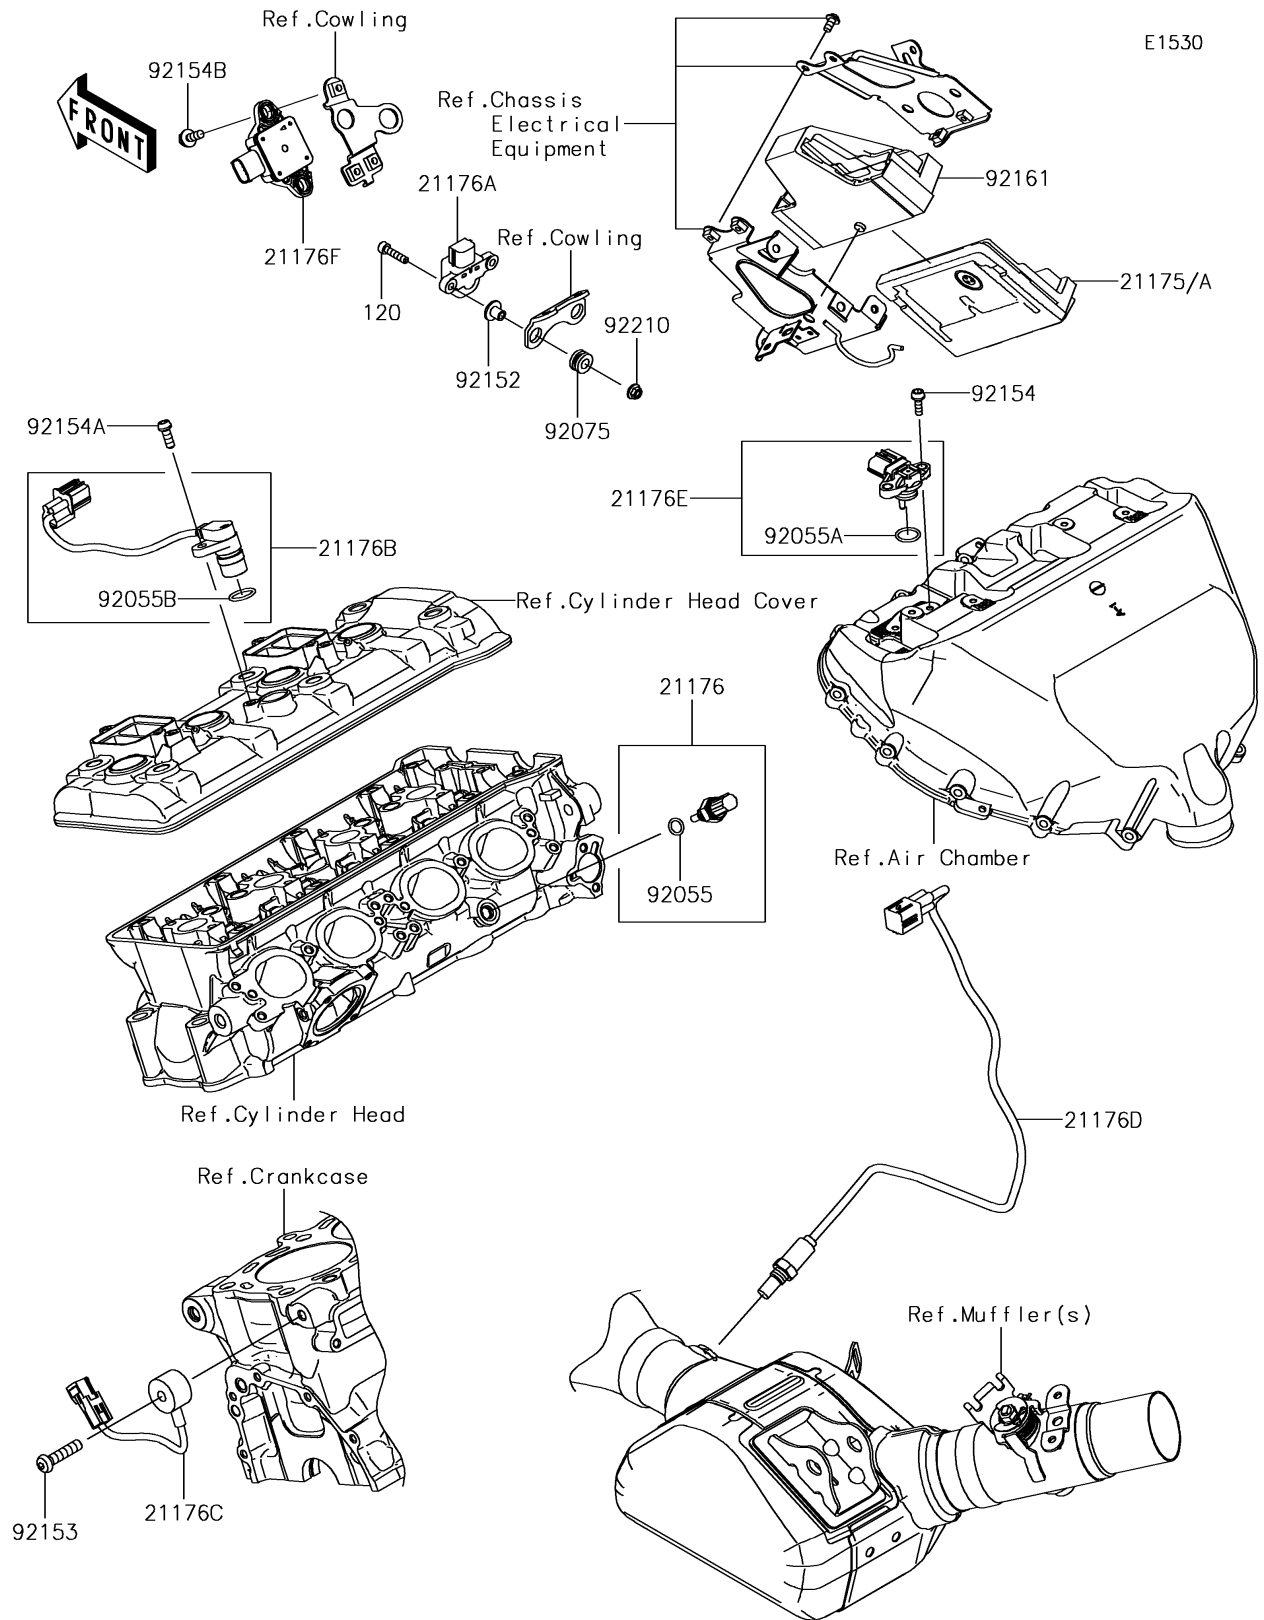

2017 PARTS DIAGRAM

Fuel Injection

2017 PARTS LIST

Fuel Injection

ITEM NAME	PART NUMBER	QUANTITY
BOLT-SOCKET,5X22 (Ref # 120)	120R0522	1
CONTROL UNIT-ELECTRONIC (Ref # 21175)	21175-1232	1
CONTROL UNIT-ELECTRONIC (Ref # 21175A)	21175-1233	1
SENSOR,WATER TEMP (Ref # 21176)	21176-0009	1
SENSOR,VEHICLE-DOWN (Ref # 21176A)	21176-0026	1
SENSOR,CAM (Ref # 21176B)	21176-0101	1
SENSOR,KNOCK (Ref # 21176C)	21176-0788	1
SENSOR,OXYGEN (Ref # 21176D)	21176-0789	1
SENSOR,INTAKE TEMP&PRESSURE (Ref # 21176E)	21176-0791	1
SENSOR,GYRO (Ref # 21176F)	21176-0819	1
RING-O,9.5X1.9 (Ref # 92055)	92055-0016	1
RING-O (Ref # 92055A)	92055-0842	1
RING-O (Ref # 92055B)	92055-1639	1
DAMPER (Ref # 92075)	92075-1912	1
COLLAR (Ref # 92152)	92152-1969	1
BOLT,SOCKET,8X35 (Ref # 92153)	92153-0419	1
BOLT,SOCKET,5X16 (Ref # 92154)	92154-1449	1
BOLT,SOCKET,6X16 (Ref # 92154A)	92154-1454	1
BOLT,FLANGED,6X16 (Ref # 92154B)	92154-1851	1
DAMPER,ECU (Ref # 92161)	92161-1719	1
NUT,FLANGED,5MM (Ref # 92210)	92210-0950	1