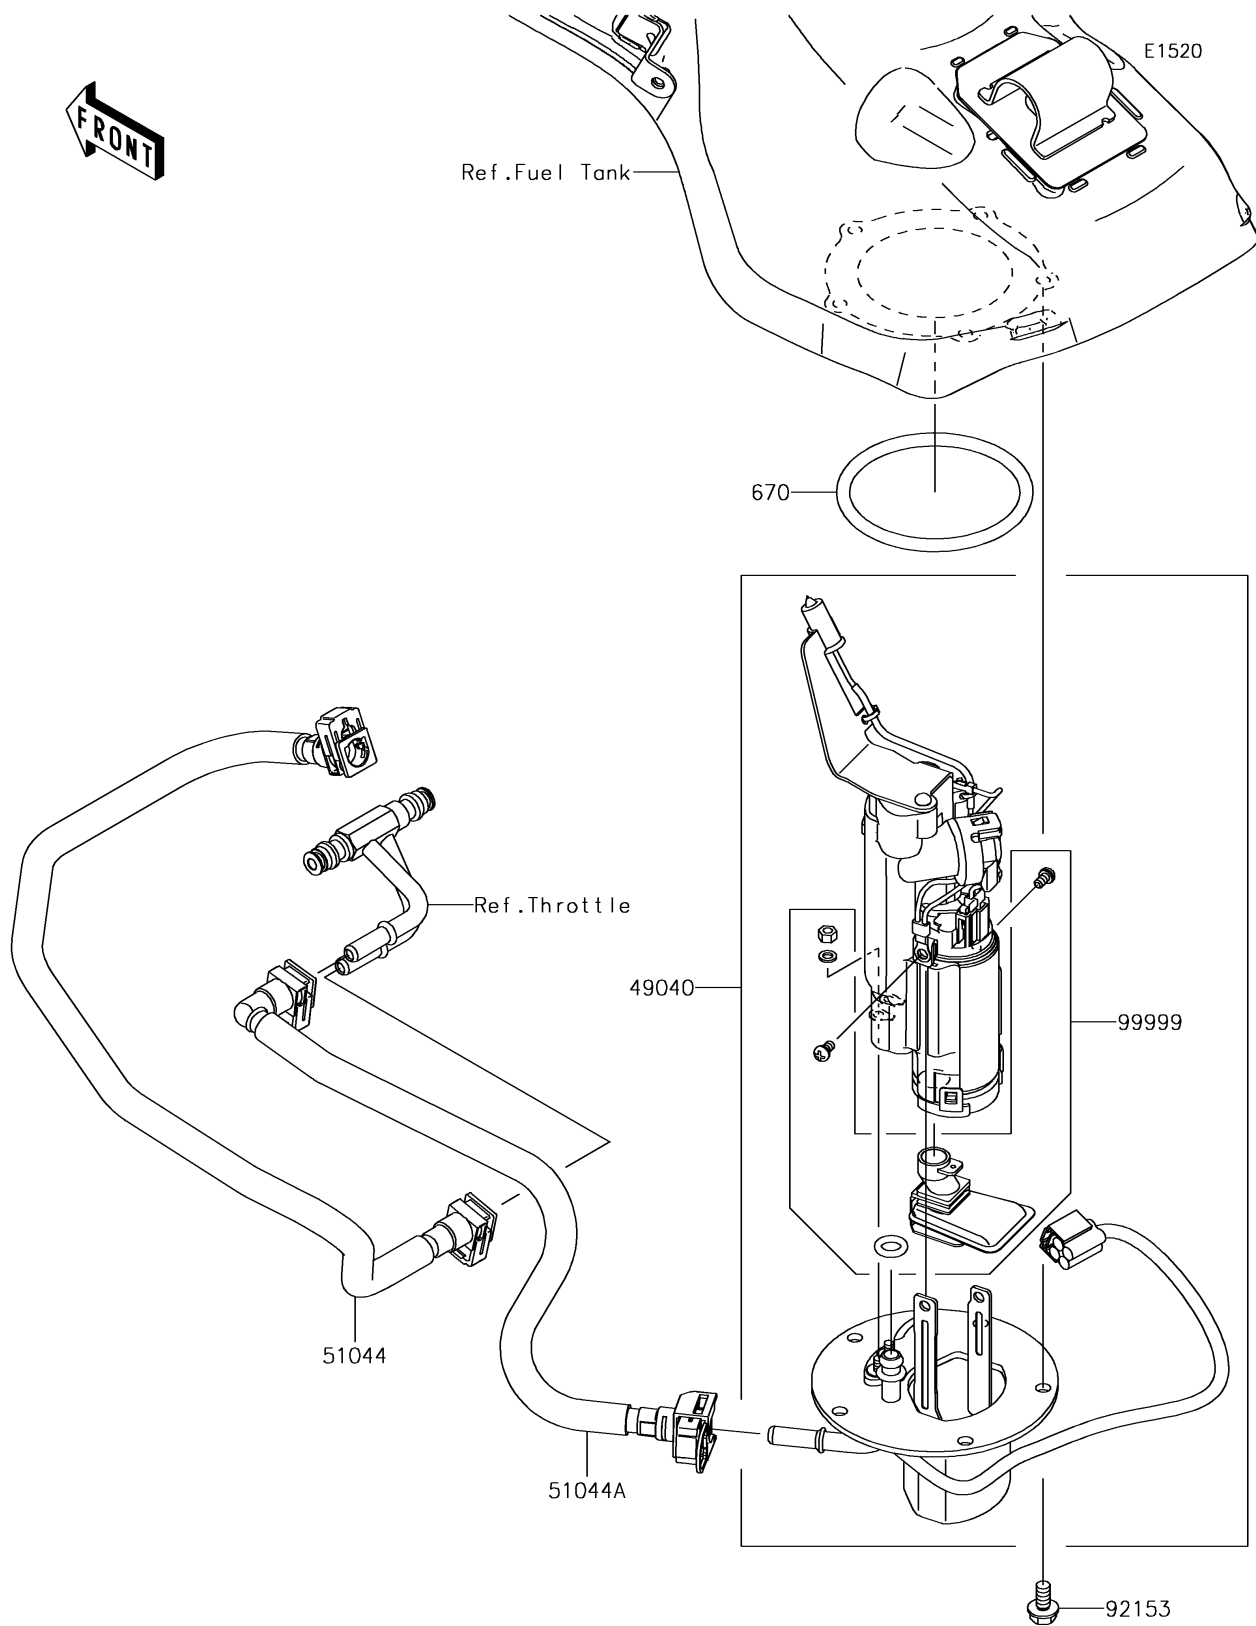

2017 PARTS DIAGRAM

Fuel Pump

2017 PARTS LIST

Fuel Pump

ITEM NAME	PART NUMBER	QUANTITY
PUMP-FUEL (Ref # 49040)	49040-0740	1
TUBE-ASSY (Ref # 51044)	51044-0860	1
TUBE-ASSY (Ref # 51044A)	51044-0861	1
O RING (Ref # 670)	670E5075	1
BOLT,FLANGED,6X12 (Ref # 92153)	92153-1283	1
KIT,FUEL FILTER (Ref # 99999)	99999-0520	1