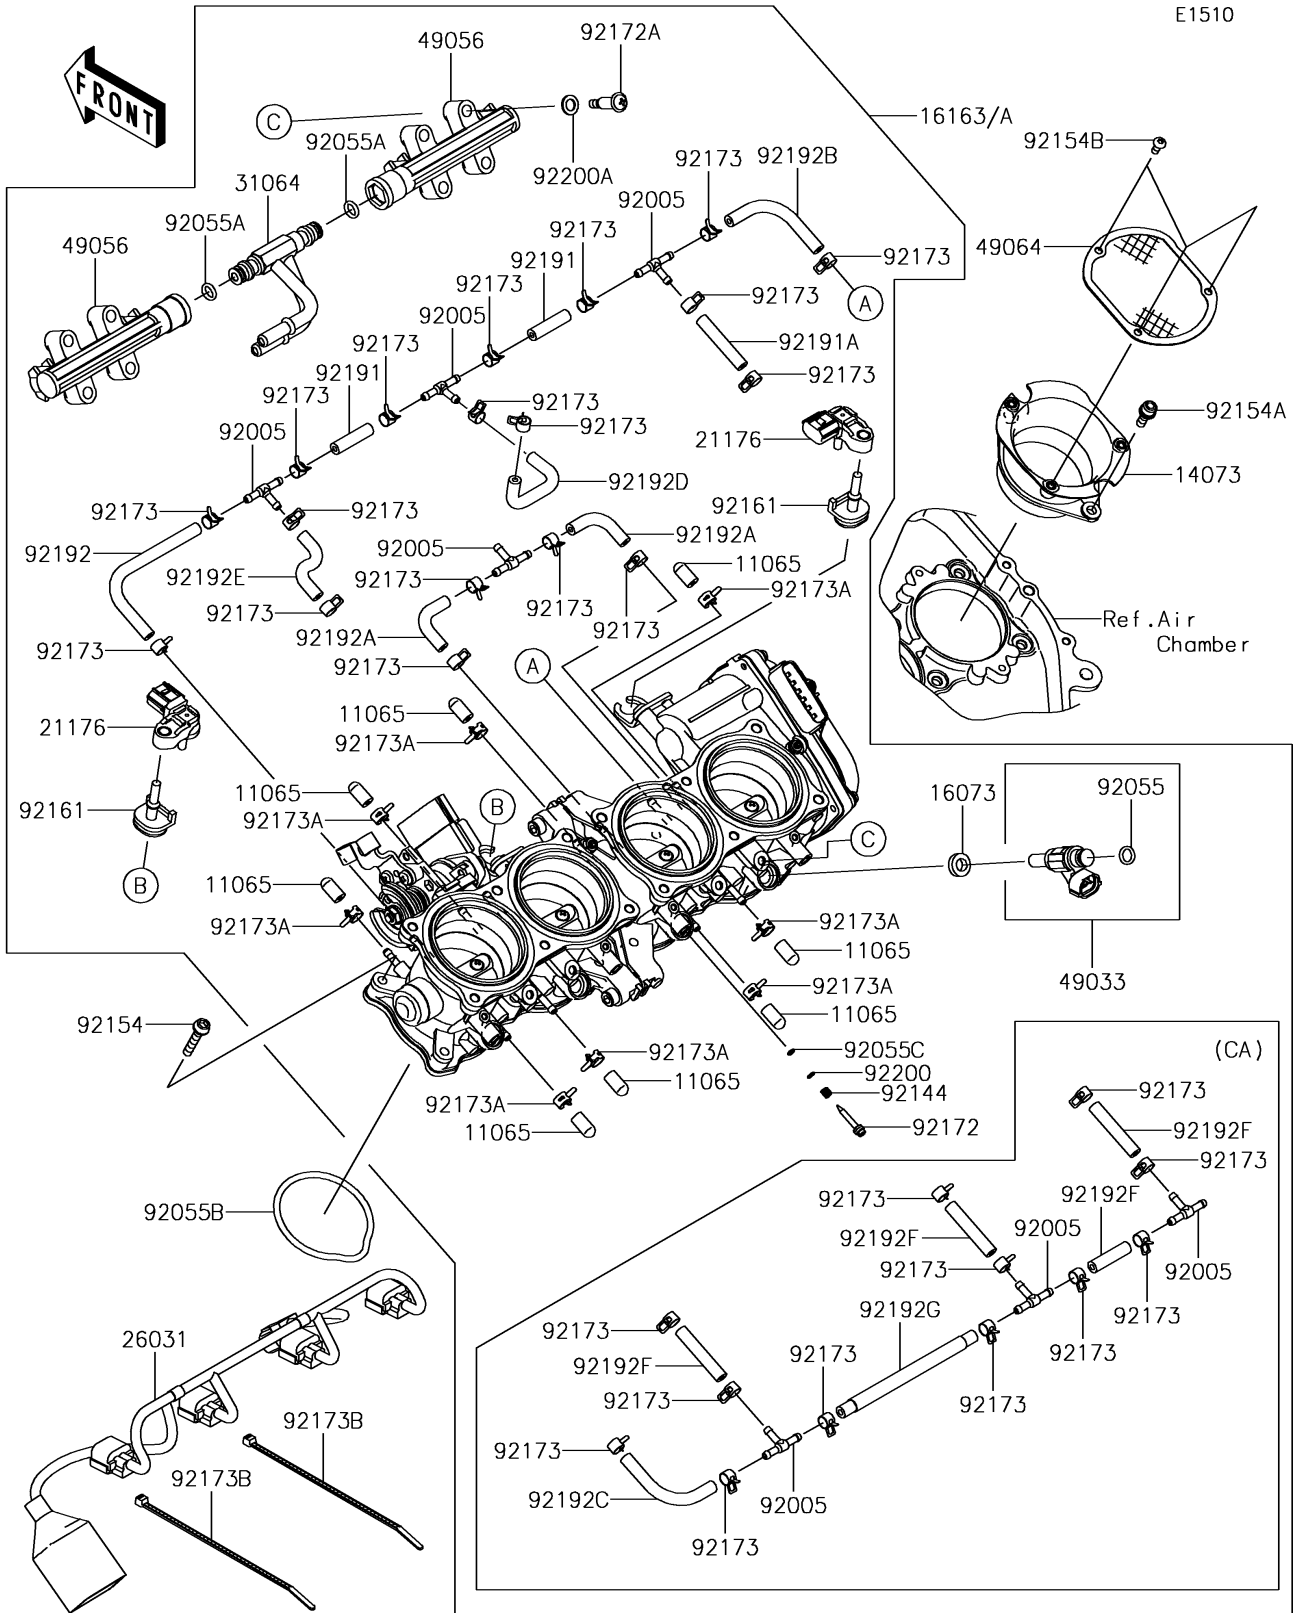

## 2017 PARTS DIAGRAM

Throttle

## 2017 PARTS LIST

### Throttle

ITEM NAME	PART NUMBER	QUANTITY
CAP (Ref # 11065)	11065-0904	2
DUCT,AIR FANNEL (Ref # 14073)	14073-0804	1
INSULATOR (Ref # 16073)	16073-0825	1
THROTTLE-ASSY (Ref # 16163)	16163-0880	1
THROTTLE-ASSY (Ref # 16163A)	16163-0882	1
SENSOR,BOOST (Ref # 21176)	21176-3777	1
HARNESS (Ref # 26031)	26031-1782	1
PIPE-COMP (Ref # 31064)	31064-0674	1
NOZZLE-INJECTION (Ref # 49033)	49033-0035	1
PIPE-INJECTION (Ref # 49056)	49056-0037	1
FILTER-AIR (Ref # 49064)	49064-0004	1
FITTING (Ref # 92005)	92005-1380	2
RING-O,INJECTION NOZZLE (Ref # 92055)	92055-0124	1
RING-O (Ref # 92055A)	92055-0761	1
RING-O (Ref # 92055B)	92055-0817	1
RING-O (Ref # 92055C)	92055-0840	1
SPRING,PILOT AIR SCREW (Ref # 92144)	92144-1674	1
BOLT,SOCKET,5X28 (Ref # 92154)	92154-1451	1
BOLT,SOCKET,5X16 (Ref # 92154A)	92154-1568	1
BOLT,TORX,4X10 (Ref # 92154B)	92154-1790	1
DAMPER (Ref # 92161)	92161-0673	1
SCREW (Ref # 92172)	92172-0156	1
SCREW,PIPE INJECTION (Ref # 92172A)	92172-0828	1
CLAMP (Ref # 92173)	92173-1420	2
CLAMP (Ref # 92173A)	92173-1421	2
CLAMP (Ref # 92173B)	92173-1470	1
TUBE,3.2X7.4X30 (Ref # 92191)	92191-1550	1
TUBE,3.2X7.4X40 (Ref # 92191A)	92191-1551	1
TUBE,3.2X7.4X115 (Ref # 92192)	92192-0131	1

## 2017 PARTS LIST

Throttle

ITEM NAME	PART NUMBER	QUANTITY
TUBE,3.2X7.4X45 (Ref # 92192A)	92192-1445	1
TUBE,3.2X7.4X75 (Ref # 92192B)	92192-1446	1
TUBE,3.5X7.5X70 (Ref # 92192C)	92192-1447	1
TUBE (Ref # 92192D)	92192-1492	1
TUBE (Ref # 92192E)	92192-1493	1
TUBE,3.5X7.5X40 (Ref # 92192F)	92192-1494	1
TUBE,3.5X7.5X115 (Ref # 92192G)	92192-1495	1
WASHER,PILOT AIR SCREW (Ref # 92200)	92200-1564	1
WASHER (Ref # 92200A)	92200-3807	1