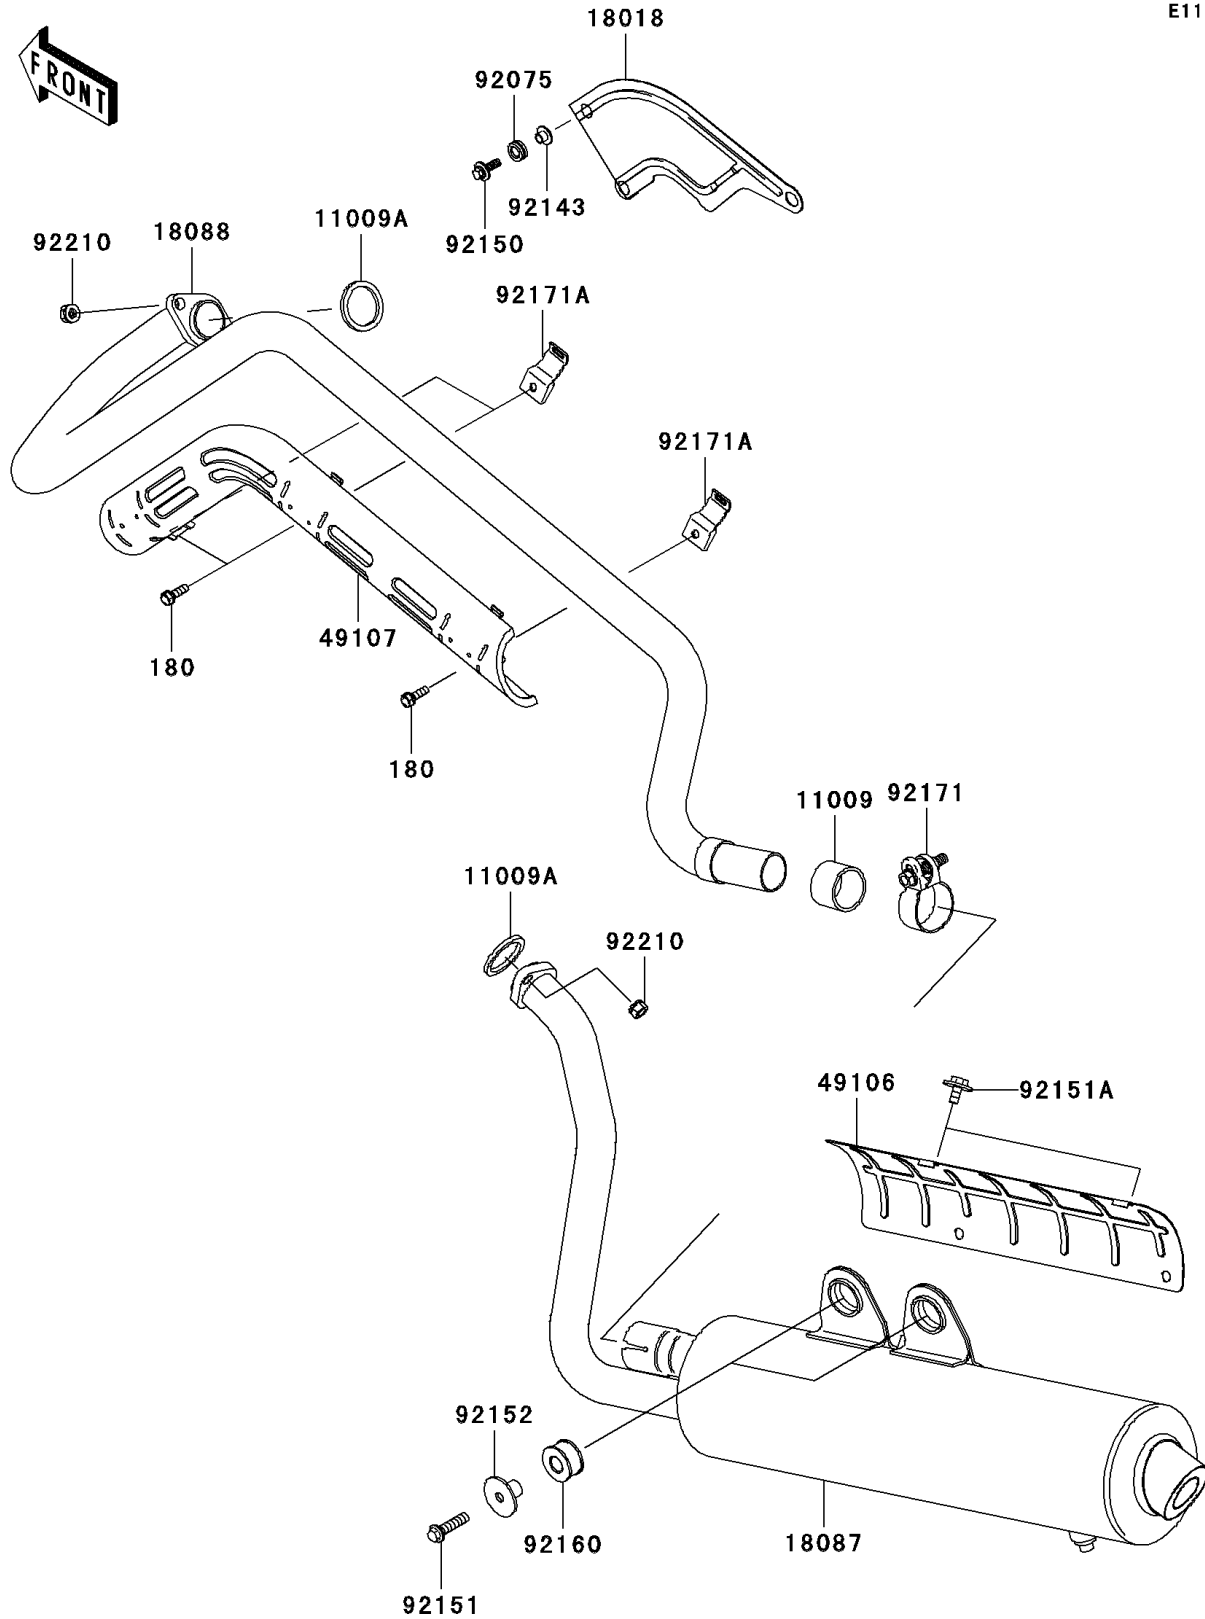

2005 Prairie® 700 4x4 Team Green™ Special Edition PARTS DIAGRAM

Muffler(s)

E1140

2005 Prairie® 700 4x4 Team Green™ Special Edition PARTS LIST

Muffler(s)

ITEM NAME	PART NUMBER	QUANTITY
BOLT-UPSET-WS,6X20 (Ref # 180)	180Y0620	1
GASKET,MUFFLER CONNECTING (Ref # 11009)	11009-1865	1
GASKET,EXHAUST HOLDER (Ref # 11009A)	11009-1894	1
PLATE-HEAT GUARD (Ref # 18018)	18018-1134	1
MUFFLER (Ref # 18087)	18087-0077	1
PIPE-EXHAUST (Ref # 18088)	18088-1140	1
COVER-MUFFLER (Ref # 49106)	49106-1291	1
COVER-EXHAUST PIPE (Ref # 49107)	49107-1210	1
DAMPER (Ref # 92075)	92075-1947	1
COLLAR (Ref # 92143)	92143-1057	1
BOLT,FLANGED,6X20 (Ref # 92150)	92150-1633	1
BOLT,8X32 (Ref # 92151)	92151-1446	1
BOLT,UPSET-WP,6X12 (Ref # 92151A)	92151-1944	1
COLLAR,MUFFLER (Ref # 92152)	92152-1152	1
DAMPER,MUFFLER (Ref # 92160)	92160-1990	1
CLAMP (Ref # 92171)	92171-1330	1
CLAMP (Ref # 92171A)	92171-1357	1
NUT,8MM (Ref # 92210)	92210-1242	1