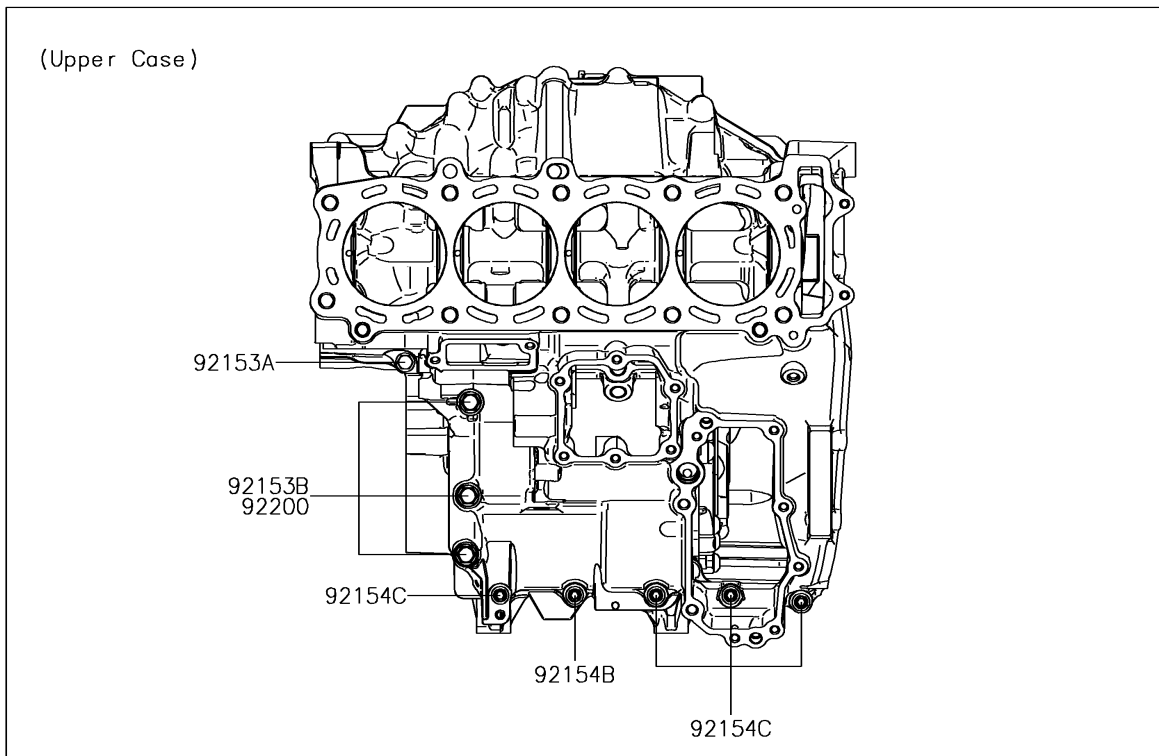

2017 PARTS DIAGRAM

Crankcase Bolt Pattern

E1412

2017 PARTS LIST

Crankcase Bolt Pattern

ITEM NAME	PART NUMBER	QUANTITY
BOLT,FLANGED,7X85 (Ref # 92150)	92150-1251	1
BOLT,FLANGED,7X45 (Ref # 92153)	92153-1041	1
BOLT,FLANGED,7X60 (Ref # 92153A)	92153-1045	1
BOLT,8X63 (Ref # 92153B)	92153-1110	1
BOLT,FLANGED,10X100 (Ref # 92154)	92154-1446	1
BOLT,FLANGED,10X120 (Ref # 92154A)	92154-1447	1
BOLT,SOCKET,6X30 (Ref # 92154B)	92154-1463	1
BOLT,SOCKET,6X40 (Ref # 92154C)	92154-1465	1
WASHER,8.2X16X1.6 (Ref # 92200)	92200-0047	1
WASHER,10.2X18.4X1.8 (Ref # 92200A)	92200-0990	1