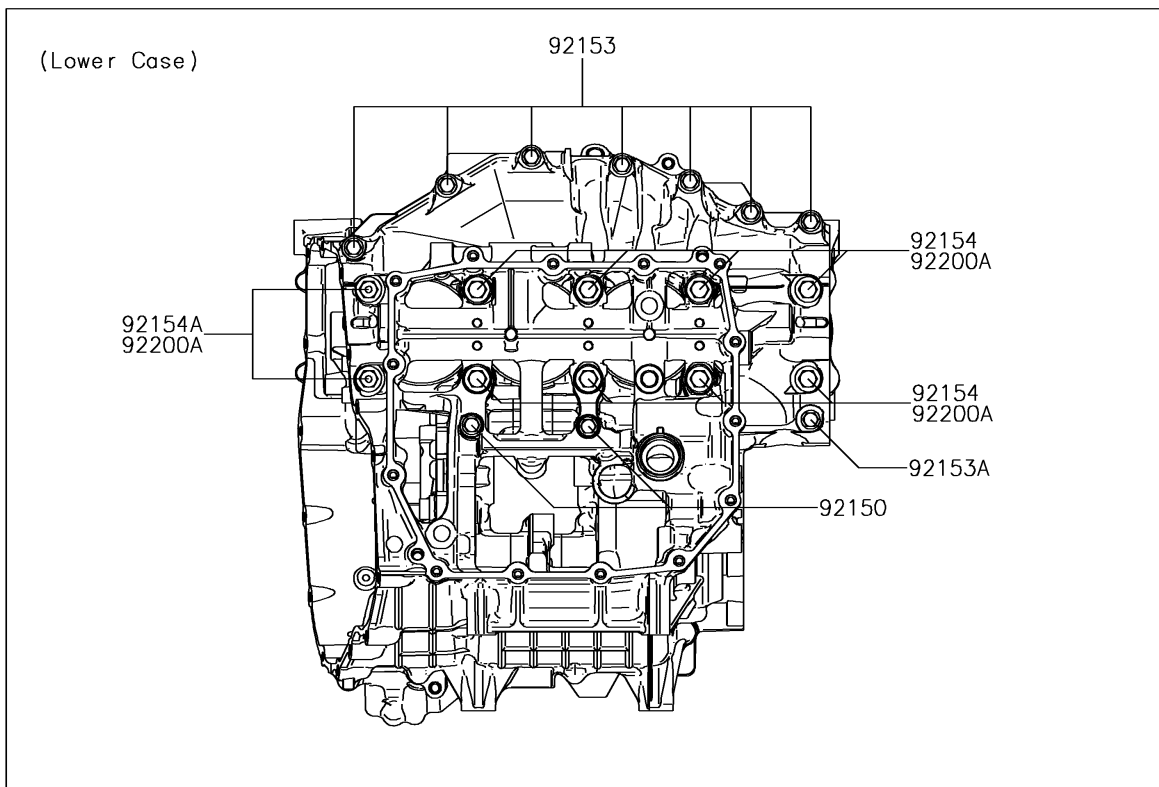

2017 PARTS DIAGRAM

Crankcase Bolt Pattern

E1412

2017 PARTS LIST

Crankcase Bolt Pattern

ITEM NAME	PART NUMBER	QUANTITY
BOLT,FLANGED,7X85 (Ref # 92150)	92150-1251	1
BOLT,FLANGED,7X45 (Ref # 92153)	92153-1041	1
BOLT,FLANGED,7X60 (Ref # 92153A)	92153-1045	1
BOLT,8X63 (Ref # 92153B)	92153-1110	1
BOLT,FLANGED,10X100 (Ref # 92154)	92154-1446	1
BOLT,FLANGED,10X120 (Ref # 92154A)	92154-1447	1
BOLT,SOCKET,6X30 (Ref # 92154B)	92154-1463	1
BOLT,SOCKET,6X40 (Ref # 92154C)	92154-1465	1
WASHER,8.2X16X1.6 (Ref # 92200)	92200-0047	1
WASHER,10.2X18.4X1.8 (Ref # 92200A)	92200-0990	1