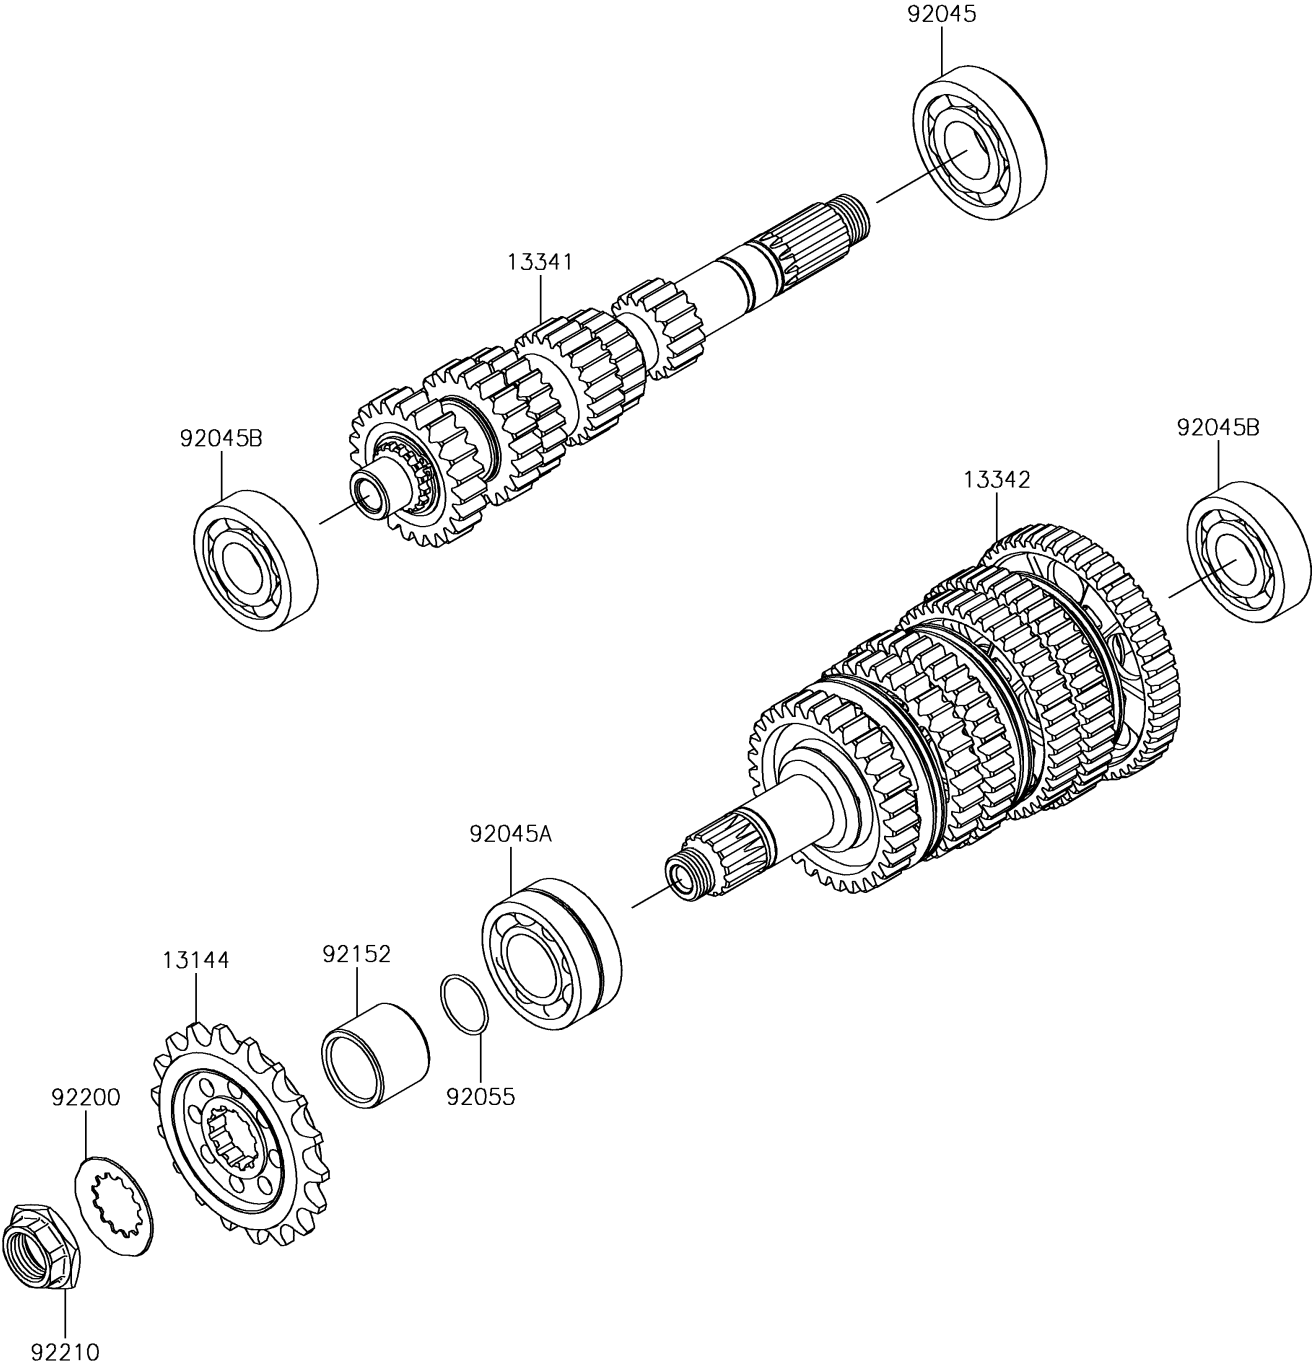

## 2017 PARTS DIAGRAM

Transmission

E1361

## 2017 PARTS LIST

### Transmission

ITEM NAME	PART NUMBER	QUANTITY
SPROCKET-OUTPUT,18T (Ref # 13144)	13144-0575	1
TRANSMISSION-ASSY INPUT (Ref # 13341)	13341-0606	1
TRANSMISSION-ASSY OUTPUT (Ref # 13342)	13342-0610	1
BEARING-BALL,830045-5SH2 (Ref # 92045)	92045-0047	1
BEARING-BALL,DAC2857NSSH6CS9 (Ref # 92045A)	92045-0049	1
BEARING-BALL,63/22LU (Ref # 92045B)	92045-0156	1
RING-O,23.5X1.5 (Ref # 92055)	92055-0823	1
COLLAR,27.5X35X27.7 (Ref # 92152)	92152-1954	1
WASHER,23.9X45X1.0 (Ref # 92200)	92200-0260	1
NUT,20MM (Ref # 92210)	92210-0942	1