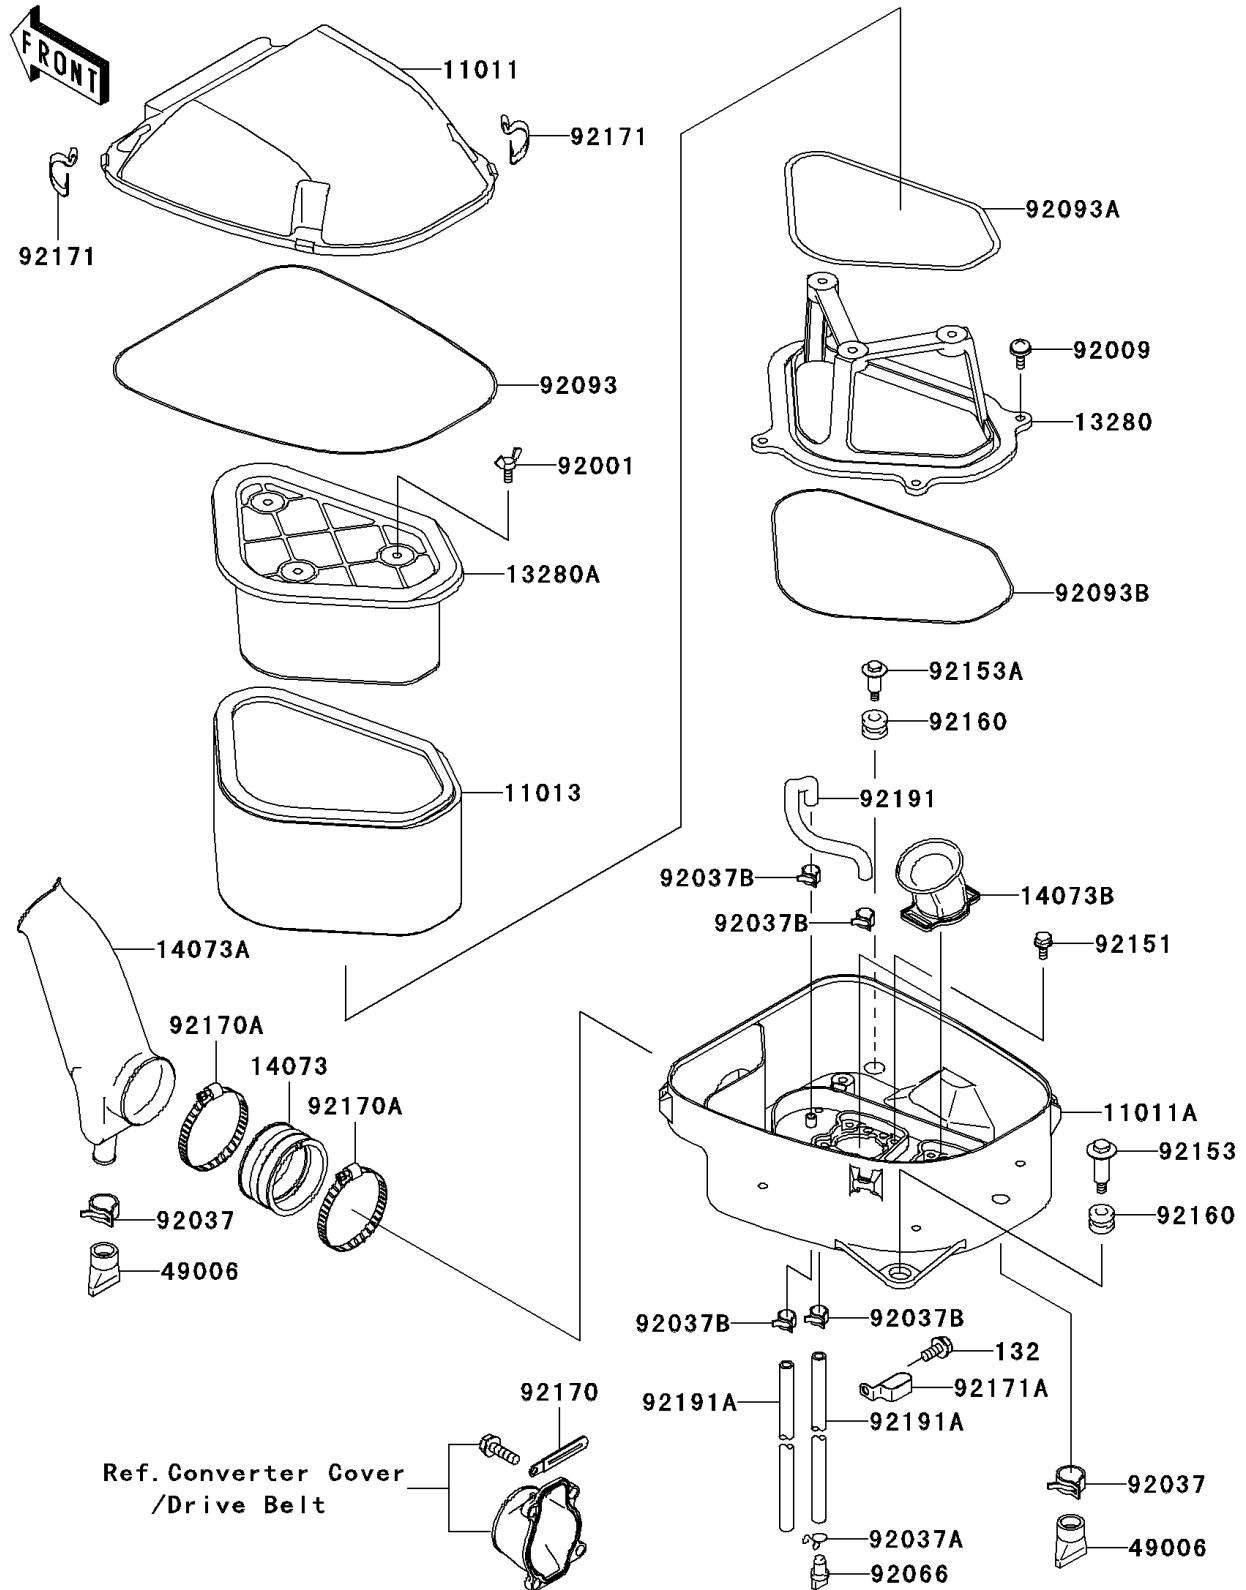

2005 Prairie® 700 4x4 Team Green™ Special Edition PARTS DIAGRAM

Air Cleaner

E1130

2005 Prairie® 700 4x4 Team Green™ Special Edition PARTS LIST

Air Cleaner

ITEM NAME	PART NUMBER	QUANTITY
BOLT-FLANGED-SMALL,6X12 (Ref # 132)	132Y0612	1
CASE-AIR FILTER,UPP (Ref # 11011)	11011-0046	1
CASE-AIR FILTER,LWR (Ref # 11011A)	11011-0047	1
ELEMENT-AIR FILTER (Ref # 11013)	11013-0001	1
HOLDER (Ref # 13280)	13280-0111	1
HOLDER (Ref # 13280A)	13280-1272	1
DUCT,JOINT (Ref # 14073)	14073-1775	1
DUCT,INTAKE (Ref # 14073A)	14073-1778	1
DUCT,AIR FANNEL (Ref # 14073B)	14073-1830	1
BOOT (Ref # 49006)	49006-1292	1
BOLT,WING,6X15 (Ref # 92001)	92001-1703	1
SCREW,6X16 (Ref # 92009)	92009-1621	1
CLAMP,HOSE CLIP (Ref # 92037)	92037-1460	1
CLAMP,TUBE (Ref # 92037A)	92037-147	1
CLAMP,TUBE (Ref # 92037B)	92037-1505	1
PLUG,DRAIN (Ref # 92066)	92066-1211	1
SEAL,AIR FILTER CASE (Ref # 92093)	92093-1522	1
SEAL,HOLDER-HOLDER (Ref # 92093A)	92093-1569	1
SEAL,HOLDER-LOWER (Ref # 92093B)	92093-1570	1
BOLT,FLANGED,5X12 (Ref # 92151)	92151-1305	1
BOLT,AIR FILTER,LH (Ref # 92153)	92153-1051	1
BOLT,FLANGED,6X28.7 (Ref # 92153A)	92153-1052	1
DAMPER (Ref # 92160)	92160-1594	1
CLAMP (Ref # 92170)	92170-1514	1
CLAMP (Ref # 92170A)	92170-1764	1
CLAMP,AIR FILTER CASE (Ref # 92171)	92171-1394	1
CLAMP,AIR VENT (Ref # 92171A)	92171-1522	1
TUBE,7X11X210 (Ref # 92191)	92191-1494	1
TUBE,7X11X470 (Ref # 92191A)	92191-1531	1