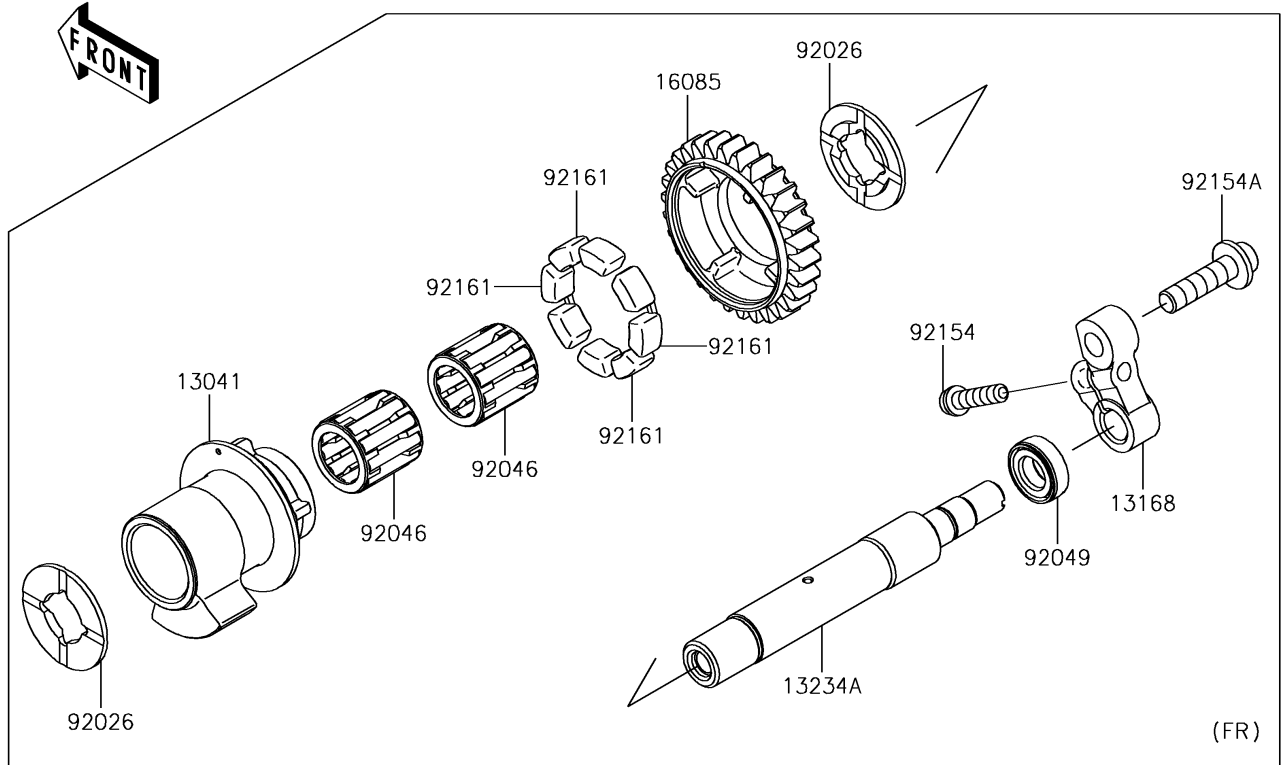

2017 PARTS DIAGRAM

Balancer

E1323

2017 PARTS LIST

Balancer

ITEM NAME	PART NUMBER	QUANTITY
BALANCER,FR (Ref # 13041)	13041-0043	1
BALANCER,RR (Ref # 13041A)	13041-0045	1
LEVER,BACKLASH ADJUSTMENT (Ref # 13168)	13168-0831	1
SHAFT-COMP (Ref # 13234)	13234-0050	1
SHAFT-COMP (Ref # 13234A)	13234-0595	1
GEAR,30T (Ref # 16085)	16085-0621	1
SPACER (Ref # 92026)	92026-0730	1
BEARING-NEEDLE (Ref # 92046)	92046-1266	1
SEAL-OIL (Ref # 92049)	92049-0720	1
BOLT,SOCKET,6X25 (Ref # 92154)	92154-1457	1
BOLT,SOCKET,8X30 (Ref # 92154A)	92154-1679	1
DAMPER (Ref # 92161)	92161-1055	1