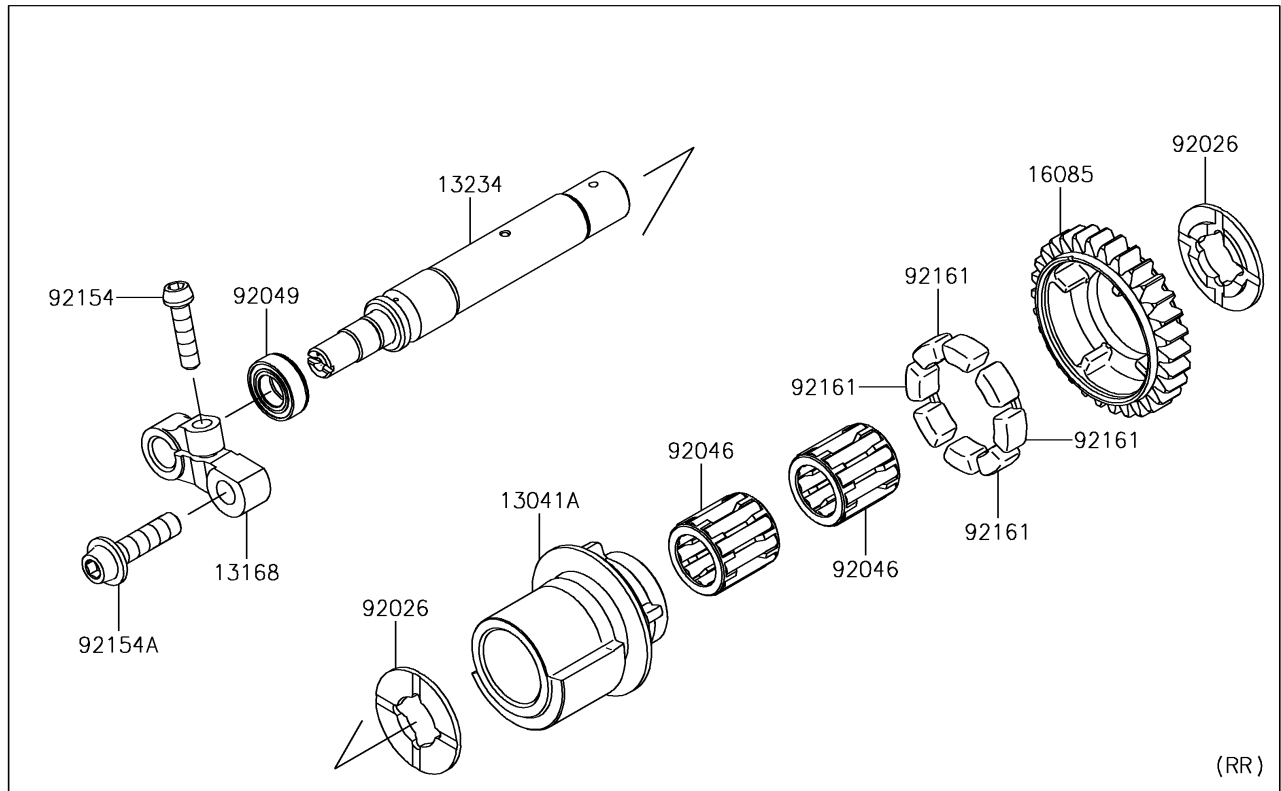

2017 PARTS DIAGRAM

Balancer

E1323

2017 PARTS LIST

Balancer

ITEM NAME	PART NUMBER	QUANTITY
BALANCER,FR (Ref # 13041)	13041-0043	1
BALANCER,RR (Ref # 13041A)	13041-0045	1
LEVER,BACKLASH ADJUSTMENT (Ref # 13168)	13168-0831	1
SHAFT-COMP (Ref # 13234)	13234-0050	1
SHAFT-COMP (Ref # 13234A)	13234-0595	1
GEAR,30T (Ref # 16085)	16085-0621	1
SPACER (Ref # 92026)	92026-0730	1
BEARING-NEEDLE (Ref # 92046)	92046-1266	1
SEAL-OIL (Ref # 92049)	92049-0720	1
BOLT,SOCKET,6X25 (Ref # 92154)	92154-1457	1
BOLT,SOCKET,8X30 (Ref # 92154A)	92154-1679	1
DAMPER (Ref # 92161)	92161-1055	1