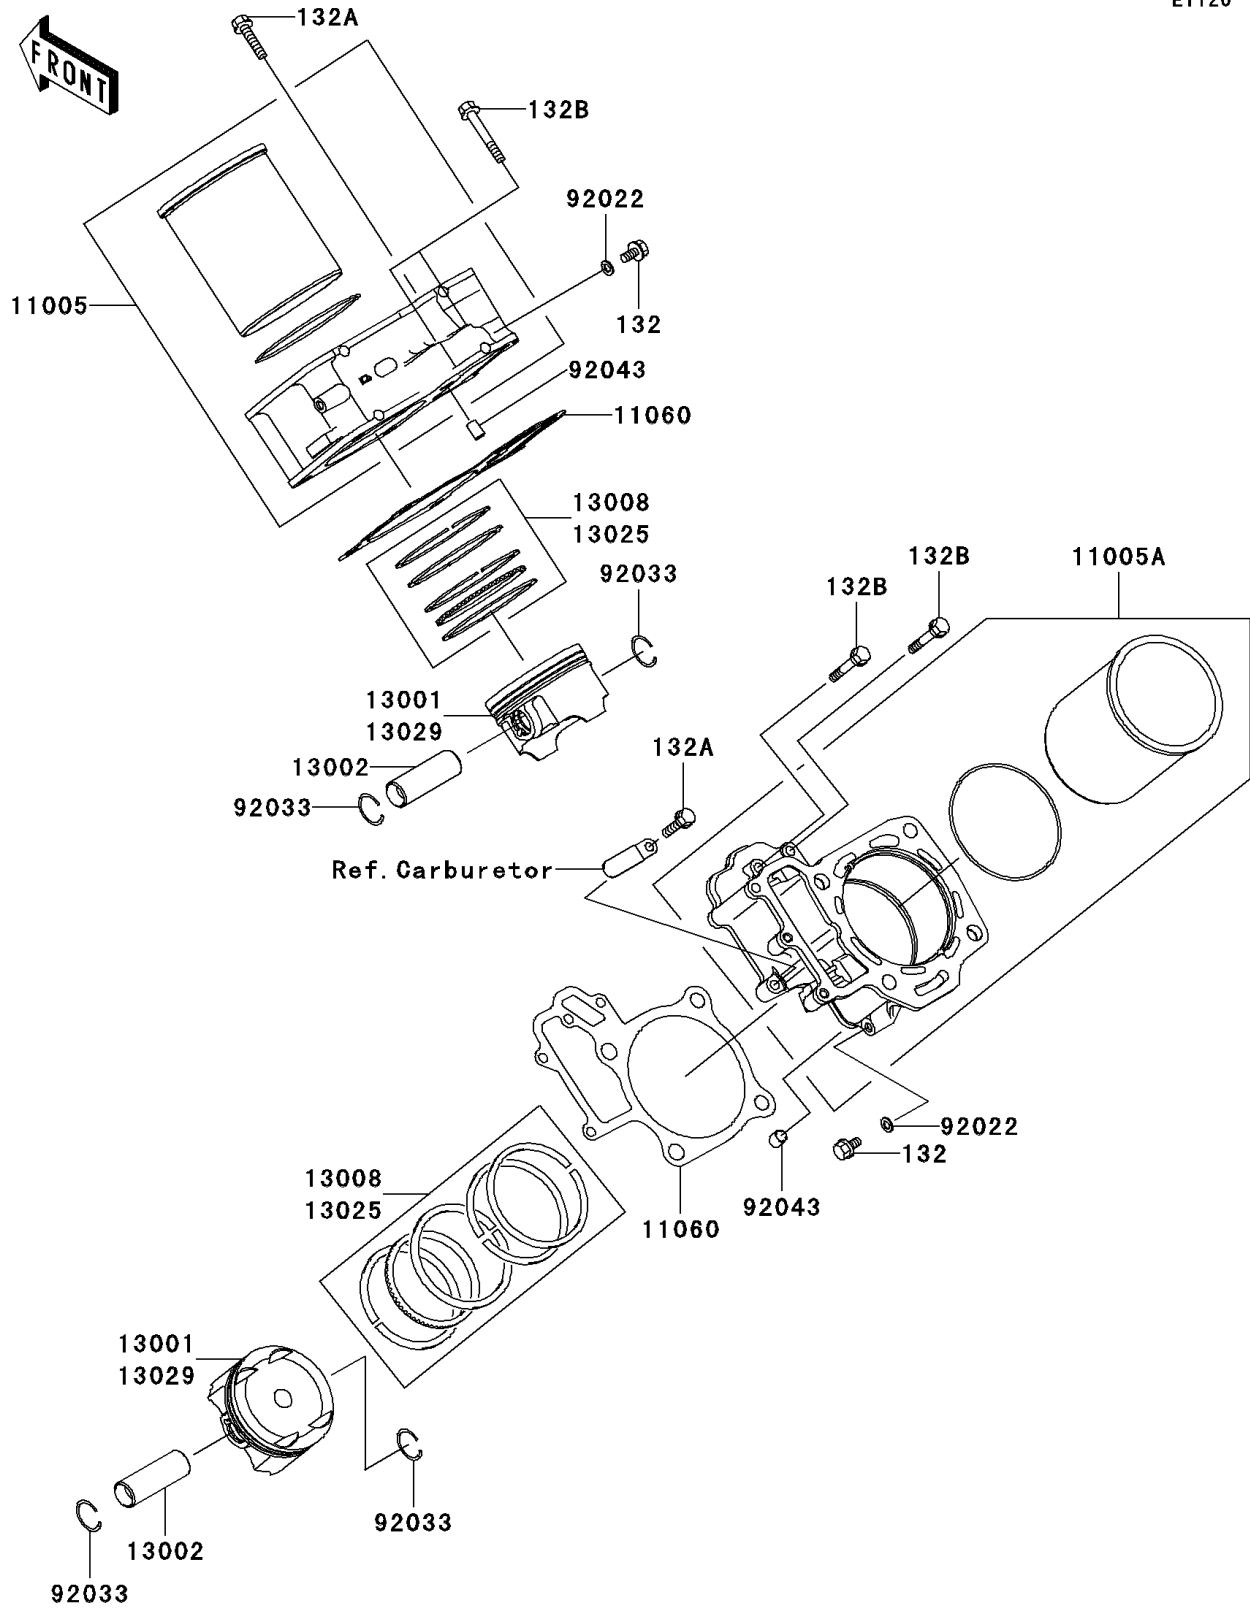

2005 Prairie® 700 4x4 Team Green™ Special Edition PARTS DIAGRAM

Cylinder/Piston(s)

E1120

2005 Prairie® 700 4x4 Team Green™ Special Edition PARTS LIST

Cylinder/Piston(s)

ITEM NAME	PART NUMBER	QUANTITY
BOLT-FLANGED-SMALL,6X12 (Ref # 132)	132Y0612	1
BOLT-FLANGED-SMALL,6X30 (Ref # 132A)	132Y0630	1
BOLT-FLANGED-SMALL,6X40 (Ref # 132B)	132Y0640	1
CYLINDER-ENGINE,FR (Ref # 11005)	11005-1990	1
CYLINDER-ENGINE,RR (Ref # 11005A)	11005-1992	1
GASKET,CYLINDER BASE (Ref # 11060)	11060-1965	1
PISTON-ENGINE,STD (Ref # 13001)	13001-1658	1
PIN-PISTON (Ref # 13002)	13002-1060	1
RING-SET-PISTON,STD (Ref # 13008)	13008-1215	1
RING-SET-PISTON L,O/S 0.50 (Ref # 13025)	13025-0005	1
PISTON-ENGINE L,O/S 0.50 (Ref # 13029)	13029-0007	1
WASHER,6.2X11X1 (Ref # 92022)	92022-304	1
RING-SNAP (Ref # 92033)	92033-1207	1
PIN,10.1X12X14 (Ref # 92043)	92043-4009	1