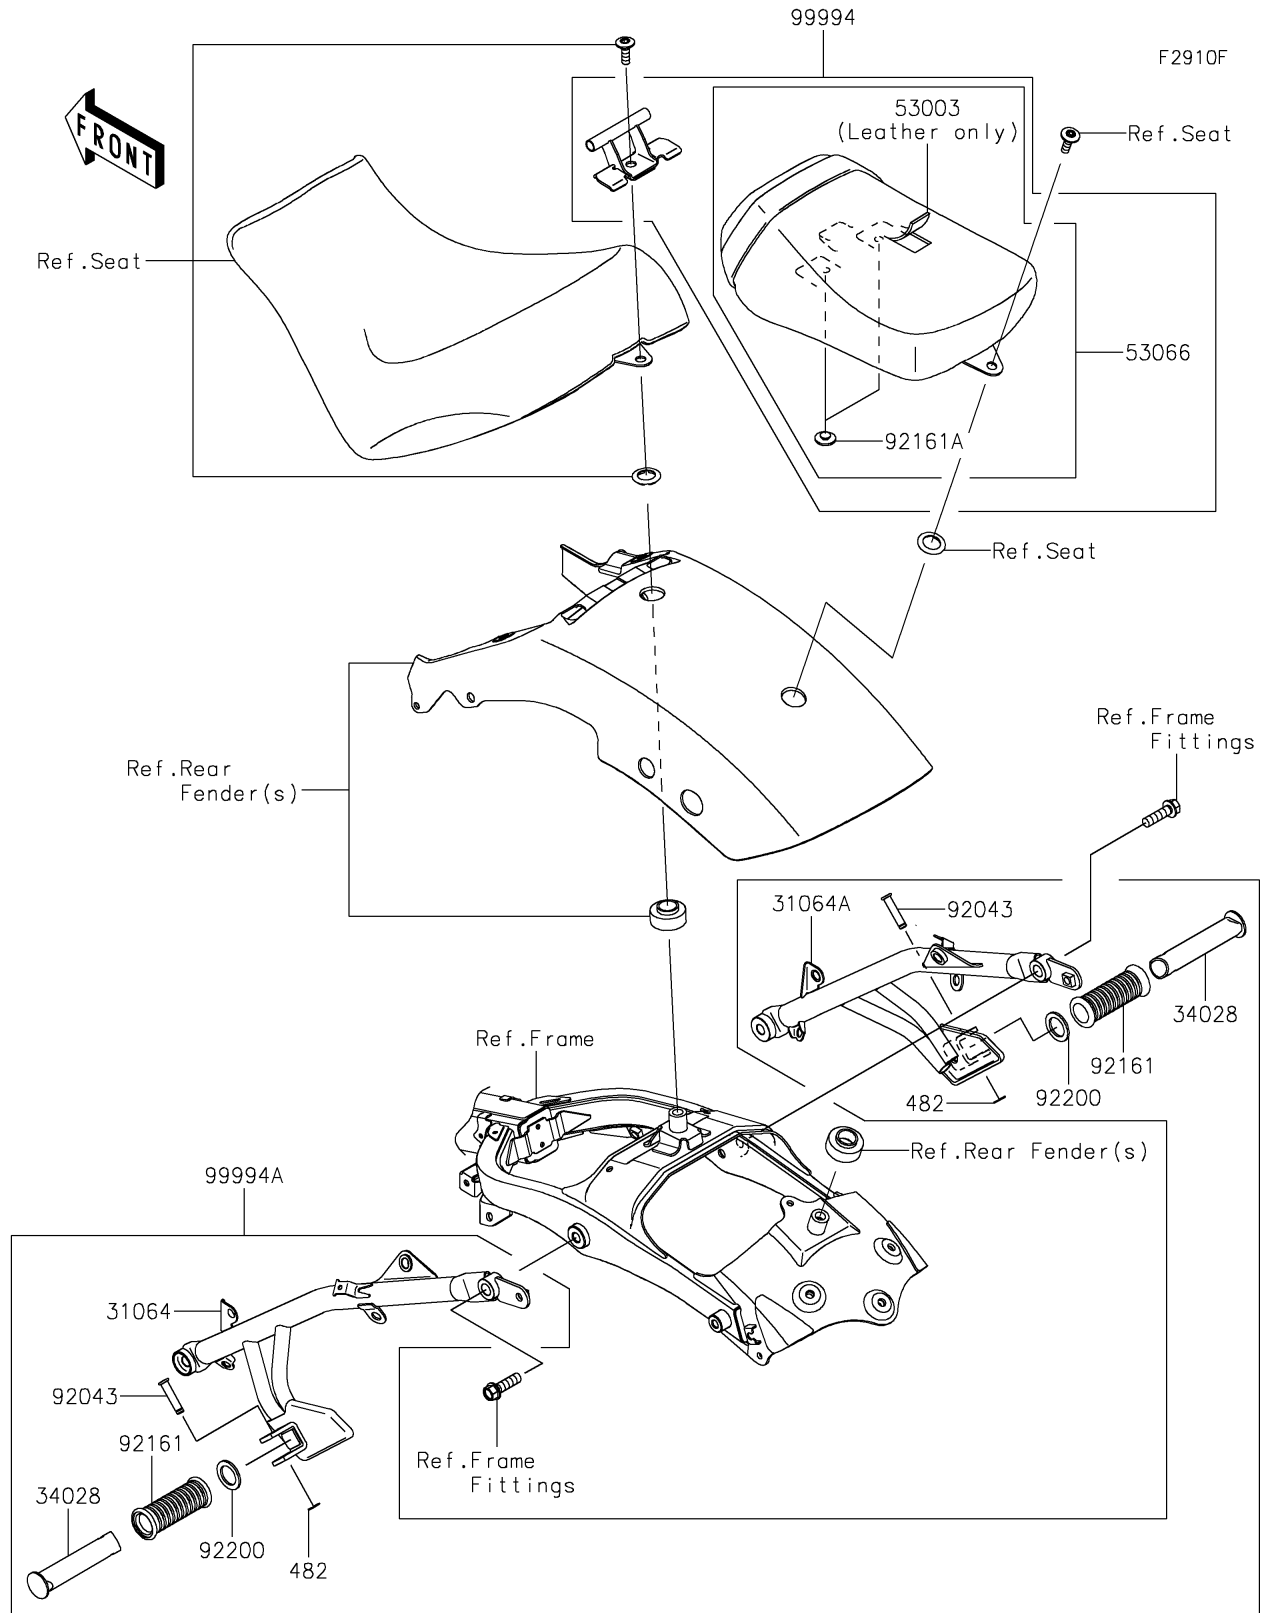

## 2017 PARTS DIAGRAM

Accessory(Passenger Seat)

## 2017 PARTS LIST

Accessory(Passenger Seat)

ITEM NAME	PART NUMBER	QUANTITY
PIPE-COMP,RR,LH,F.S.BLACK (Ref # 31064)	31064-0650-18R	1
PIPE-COMP,RR,RH,F.S.BLACK (Ref # 31064A)	31064-0651-18R	1
STEP,RR (Ref # 34028)	34028-0344	1
CIRCLIP-TYPE-E (Ref # 482)	482EA7000	1
LEATHER,RR SEAT,BLACK (Ref # 53003)	53003-0388-MA	1
SEAT-ASSY,RR,BLACK (Ref # 53066)	53066-0446-12Y	1
PIN,8X36.5 (Ref # 92043)	92043-1339	1
DAMPER,STEP (Ref # 92161)	92161-0232	1
DAMPER,8X22X10 (Ref # 92161A)	92161-1685	1
WASHER,22.5X33X2.3 (Ref # 92200)	92200-1482	1
KIT-ACCESSORY,PASSENGER SEAT (Ref # 99994)	99994-0569	1
KIT-ACCESSORY,REAR STEP (Ref # 99994A)	99994-0570	1