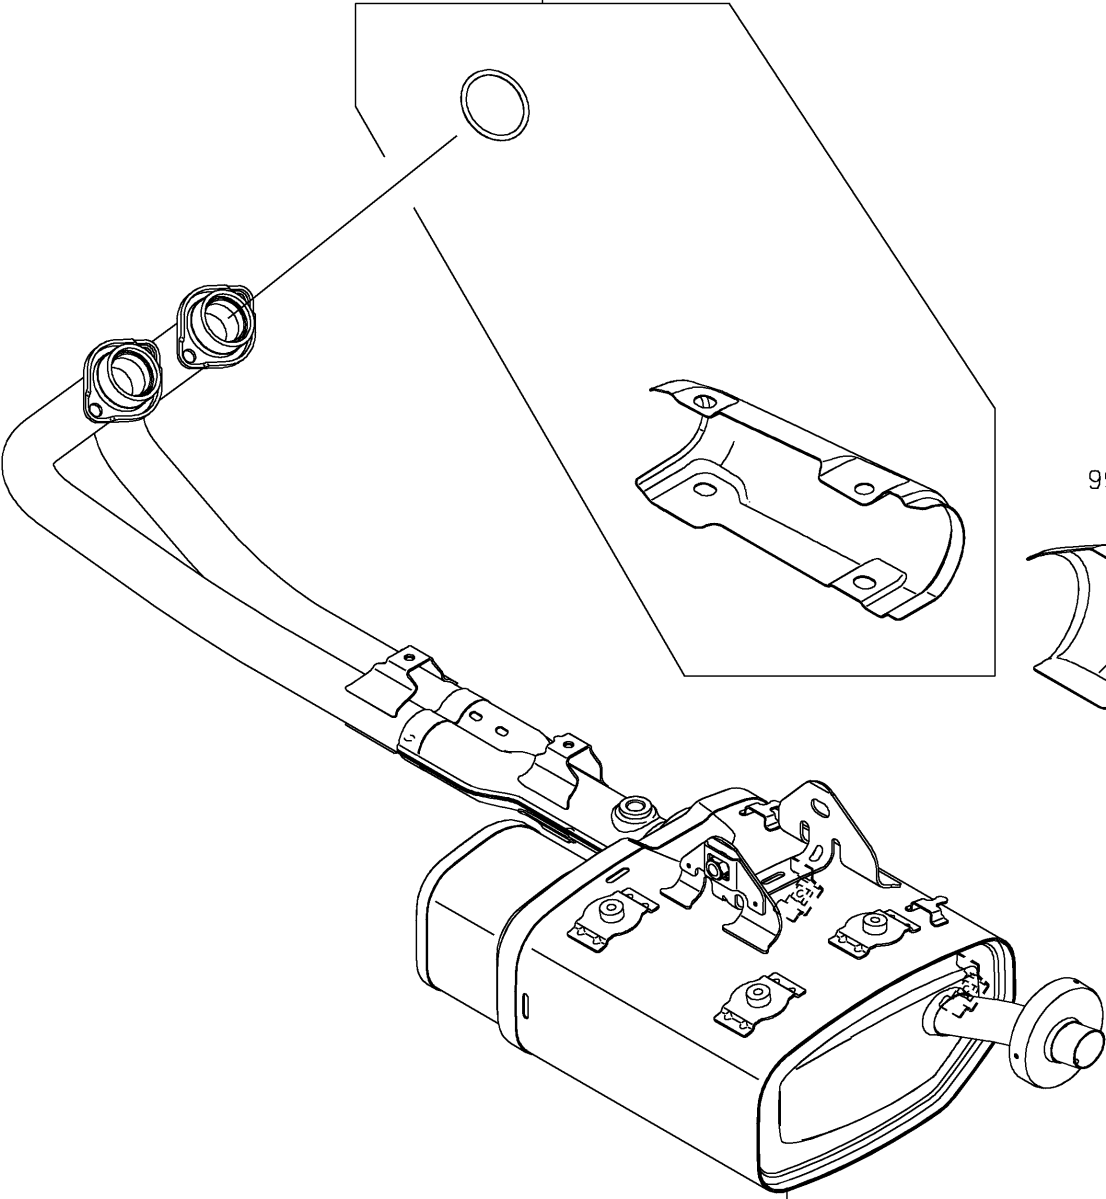

## 2017 PARTS DIAGRAM

Accessory(Muffler Cover)

F2910

99994A

99994

Ref. Muffler(s)

## 2017 PARTS LIST

Accessory(Muffler Cover)

ITEM NAME	PART NUMBER	QUANTITY
KIT-ACCESSORY,COVER,MUFFLER (Ref # 99994)	99994-0578	1
KIT-ACCESSORY,COVER,EX-PIPE (Ref # 99994A)	99994-0579	1