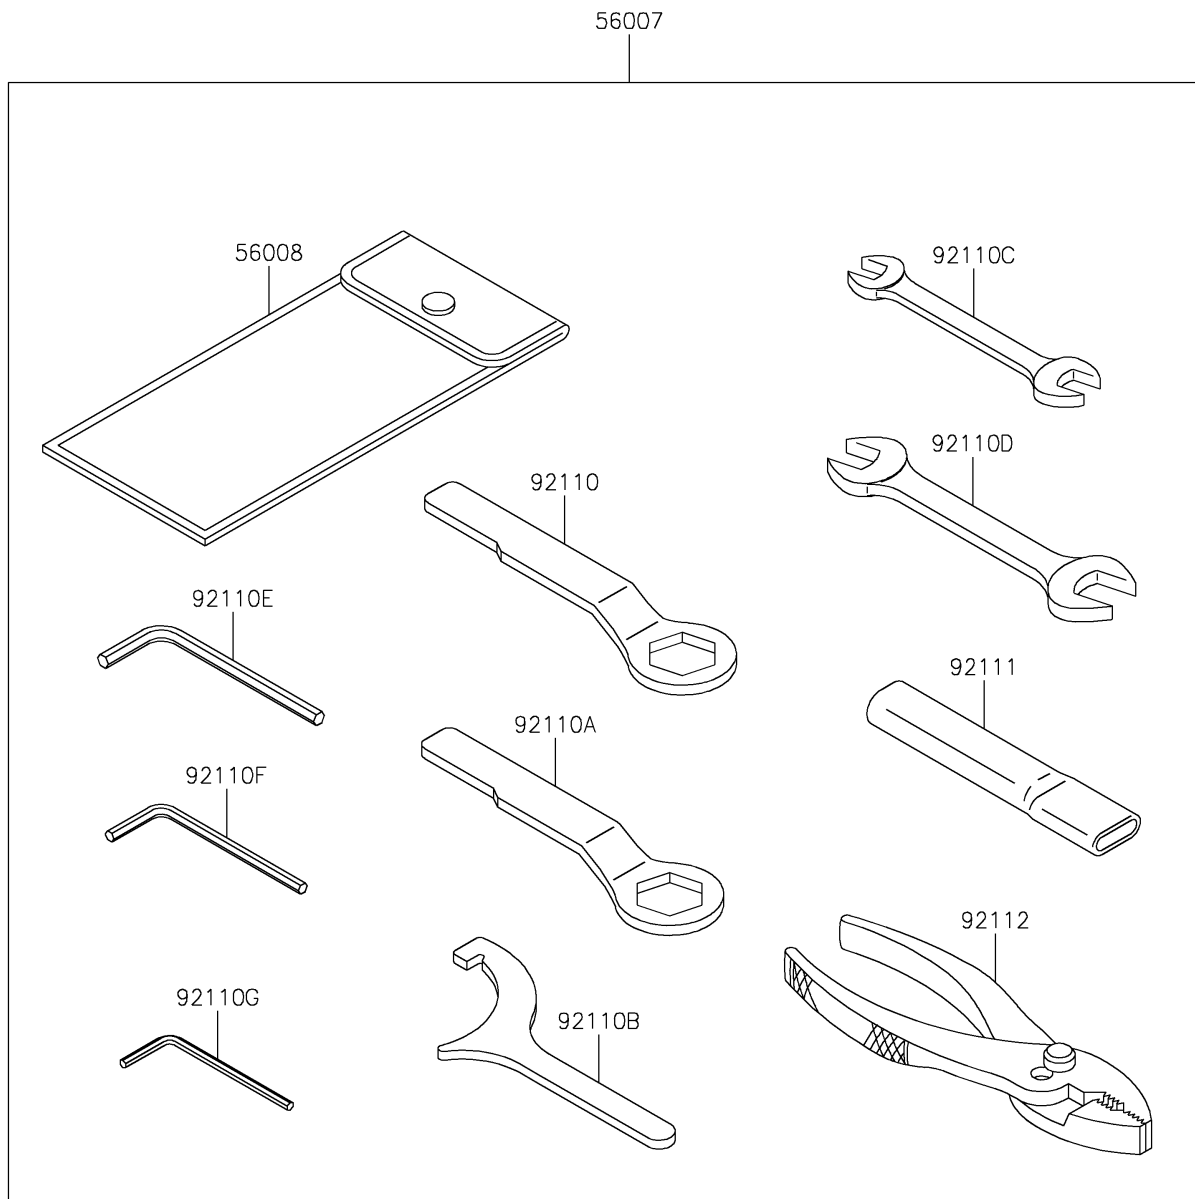

2017 PARTS DIAGRAM

Owner's Tools

F2810

2017 PARTS LIST

Owner's Tools

ITEM NAME	PART NUMBER	QUANTITY
TOOL-KIT (Ref # 56007)	56007-0129	1
BAG,TOOL (Ref # 56008)	56008-0036	1
GASKET-LIQUID,TB1211,WHITE (Ref # 56019)	56019-120	1
GASKET-LIQUID,TB1211F,CLEAR (Ref # 92104)	92104-0004	1
GASKET-LIQUID,TB1216B,BLACK (Ref # 92104A)	92104-1064	1
GASKET-LIQUID,TB1207B,BLACK (Ref # 92104B)	92104-2068	1
TOOL-WRENCH,BOX END,22MM (Ref # 92110)	92110-0064	1
TOOL-WRENCH,BOX END,27MM (Ref # 92110A)	92110-0065	1
TOOL-WRENCH,HOOK SPANNER,R37.5 (Ref # 92110B)	92110-0558	1
TOOL-WRENCH,OPEN END,10X12 (Ref # 92110C)	92110-0564	1
TOOL-WRENCH,OPEN END,12X14 (Ref # 92110D)	92110-0565	1
TOOL-WRENCH,ALLEN,5MM (Ref # 92110E)	92110-0566	1
TOOL-WRENCH,ALLEN,4MM (Ref # 92110F)	92110-0567	1
TOOL-WRENCH,ALLEN,3MM (Ref # 92110G)	92110-0577	1
TOOL-WRENCH,ALLEN,6MM (Ref # 92110H)	92110-0587	1
TOOL-BAR,WRENCH (Ref # 92111)	92111-0008	1
TOOL-PLIERS (Ref # 92112)	92112-0007	1