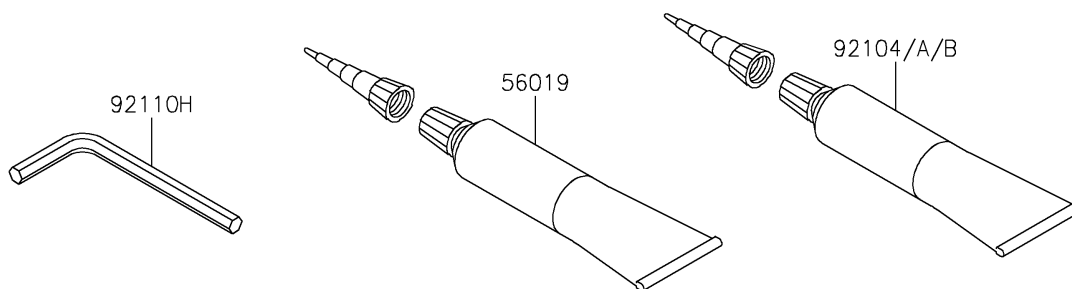

2017 PARTS DIAGRAM

Owner's Tools

F2810

2017 PARTS LIST

Owner's Tools

ITEM NAME	PART NUMBER	QUANTITY
TOOL-KIT (Ref # 56007)	56007-0129	1
BAG,TOOL (Ref # 56008)	56008-0036	1
GASKET-LIQUID,TB1211,WHITE (Ref # 56019)	56019-120	1
GASKET-LIQUID,TB1211F,CLEAR (Ref # 92104)	92104-0004	1
GASKET-LIQUID,TB1216B,BLACK (Ref # 92104A)	92104-1064	1
GASKET-LIQUID,TB1207B,BLACK (Ref # 92104B)	92104-2068	1
TOOL-WRENCH,BOX END,22MM (Ref # 92110)	92110-0064	1
TOOL-WRENCH,BOX END,27MM (Ref # 92110A)	92110-0065	1
TOOL-WRENCH,HOOK SPANNER,R37.5 (Ref # 92110B)	92110-0558	1
TOOL-WRENCH,OPEN END,10X12 (Ref # 92110C)	92110-0564	1
TOOL-WRENCH,OPEN END,12X14 (Ref # 92110D)	92110-0565	1
TOOL-WRENCH,ALLEN,5MM (Ref # 92110E)	92110-0566	1
TOOL-WRENCH,ALLEN,4MM (Ref # 92110F)	92110-0567	1
TOOL-WRENCH,ALLEN,3MM (Ref # 92110G)	92110-0577	1
TOOL-WRENCH,ALLEN,6MM (Ref # 92110H)	92110-0587	1
TOOL-BAR,WRENCH (Ref # 92111)	92111-0008	1
TOOL-PLIERS (Ref # 92112)	92112-0007	1