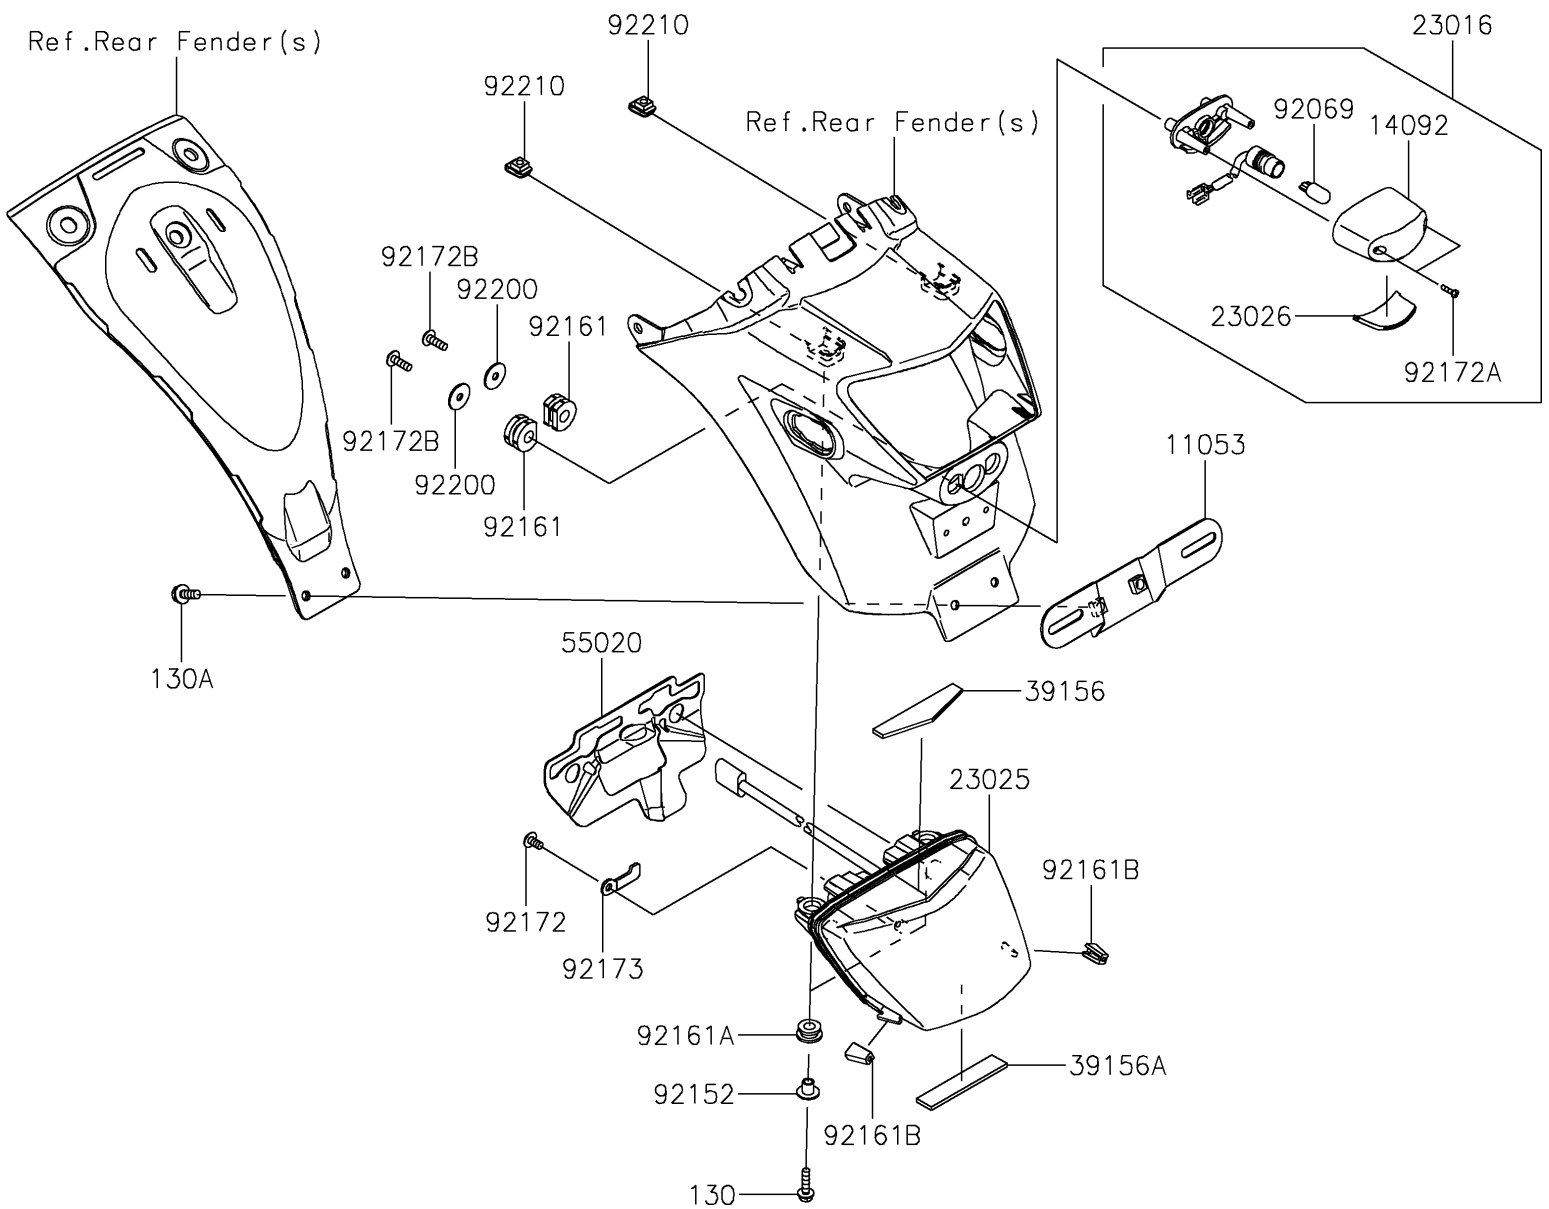

2017 PARTS DIAGRAM

Taillight(s)

F2720

2017 PARTS LIST

Taillight(s)

ITEM NAME	PART NUMBER	QUANTITY
BRACKET,LICENSE (Ref # 11053)	11053-0400	1
BOLT-FLANGED,5X20 (Ref # 130)	130BA0520	1
BOLT-FLANGED,6X16 (Ref # 130A)	130BA0616	1
COVER,LICENSE LAMP (Ref # 14092)	14092-0001	1
LAMP-ASSY,LICENCE (Ref # 23016)	23016-0609	1
LAMP-TAIL,LED (Ref # 23025)	23025-0342	1
LENS,LICENCE LAMP (Ref # 23026)	23026-0028	1
PAD,20X80X3 (Ref # 39156)	39156-1869	1
PAD,15X76X3 (Ref # 39156A)	39156-1928	1
GUARD,TAIL LAMP (Ref # 55020)	55020-1882	1
BULB,12V 5W (Ref # 92069)	92069-1016	1
COLLAR (Ref # 92152)	92152-1592	1
DAMPER (Ref # 92161)	92161-0776	1
DAMPER,8X18X8.1 (Ref # 92161A)	92161-1369	1
DAMPER,TAIL LAMP (Ref # 92161B)	92161-1694	1
SCREW,TAPPING,5X10 (Ref # 92172)	92172-0262	1
SCREW,TAPPING,2.9X13 (Ref # 92172A)	92172-0343	1
SCREW,TAPPING,5X16 (Ref # 92172B)	92172-0427	1
CLAMP (Ref # 92173)	92173-1337	1
WASHER,5.5X20X1.2 (Ref # 92200)	92200-0284	1
NUT,PLATE,5MM (Ref # 92210)	92210-0935	1