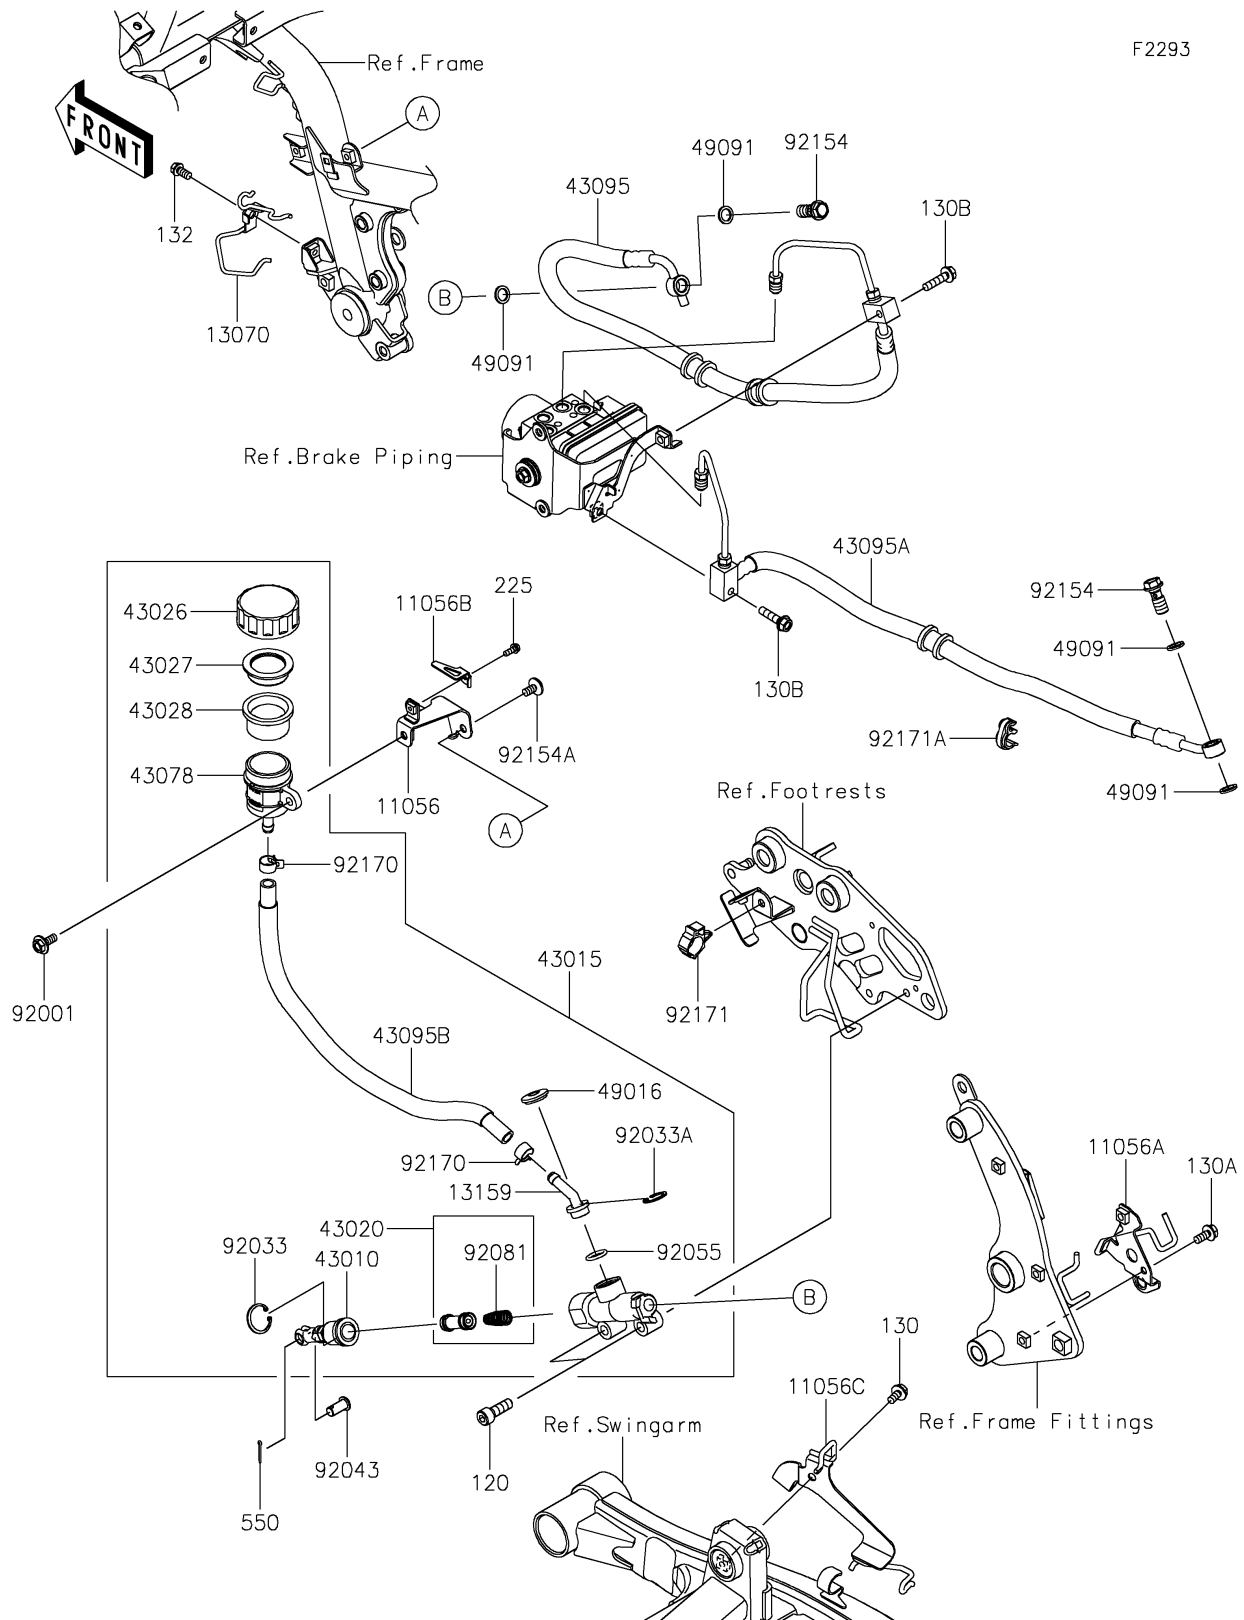

2017 PARTS DIAGRAM

Rear Master Cylinder

F2293

2017 PARTS LIST

Rear Master Cylinder

ITEM NAME	PART NUMBER	QUANTITY
BRACKET,RESERVOIR (Ref # 11056)	11056-4104	1
BRACKET,SWINGARM BKT. (Ref # 11056A)	11056-4107	1
BRACKET,TAMPERPROOF (Ref # 11056B)	11056-4117	1
BRACKET,SWINGARM,RH (Ref # 11056C)	11056-4444	1
BOLT-SOCKET,8X25 (Ref # 120)	120CB0825	1
BOLT-FLANGED,6X12 (Ref # 130)	130BA0612	1
GUIDE,RR M/CYL. HOSE (Ref # 13070)	13070-0779	1
BOLT-FLANGED,6X14 (Ref # 130A)	130BA0614	1
BOLT-FLANGED,6X25 (Ref # 130B)	130BA0625	1
CONNECTOR (Ref # 13159)	13159-0008	1
BOLT-FLANGED-SMALL,6X12 (Ref # 132)	132BB0612	1
SCREW-PAN-WSP-CROS,4X12 (Ref # 225)	225AB0412	1
ROD-ASSY-BRAKE (Ref # 43010)	43010-0016	1
CYLINDER-ASSY-MASTER,RR (Ref # 43015)	43015-0607	1
PISTON-COMP-BRAKE (Ref # 43020)	43020-1057	1
CAP-BRAKE (Ref # 43026)	43026-0009	1
PLATE-DIAPHRAGM (Ref # 43027)	43027-1053	1
DIAPHRAGM (Ref # 43028)	43028-1065	1
RESERVOIR (Ref # 43078)	43078-0040	1
HOSE-BRAKE,ABS UNIT-RR M/CYL. (Ref # 43095)	43095-0840	1
HOSE-BRAKE,ABS UNIT-RR CALIPER (Ref # 43095A)	43095-0841	1
HOSE-BRAKE (Ref # 43095B)	43095-0859	1
COVER-SEAL (Ref # 49016)	49016-1147	1
WASHER-SEAL,10.1X14.5X1.5 (Ref # 49091)	49091-0001	1
PIN-COTTER,2.0X15 (Ref # 550)	550AA2015	1
BOLT,W/P,6X16 (Ref # 92001)	92001-1860	1
RING-SNAP,20.9X24.6X1.2 (Ref # 92033)	92033-0079	1
RING-SNAP,20.5MM (Ref # 92033A)	92033-1186	1
PIN (Ref # 92043)	92043-0182	1

2017 PARTS LIST

Rear Master Cylinder

ITEM NAME	PART NUMBER	QUANTITY
RING-O,14.8X2.4 (Ref # 92055)	92055-0741	1
SPRING,MASTER CYLINDER (Ref # 92081)	92081-1737	1
BOLT,FLANGED,10X23 (Ref # 92154)	92154-0732	1
BOLT,SOCKET,6X12 (Ref # 92154A)	92154-0951	1
CLAMP,HOSE (Ref # 92170)	92170-1091	1
CLAMP,BRAKE HOSE (Ref # 92171)	92171-0316	1
CLAMP,BRAKE HOSE (Ref # 92171A)	92171-1819	1