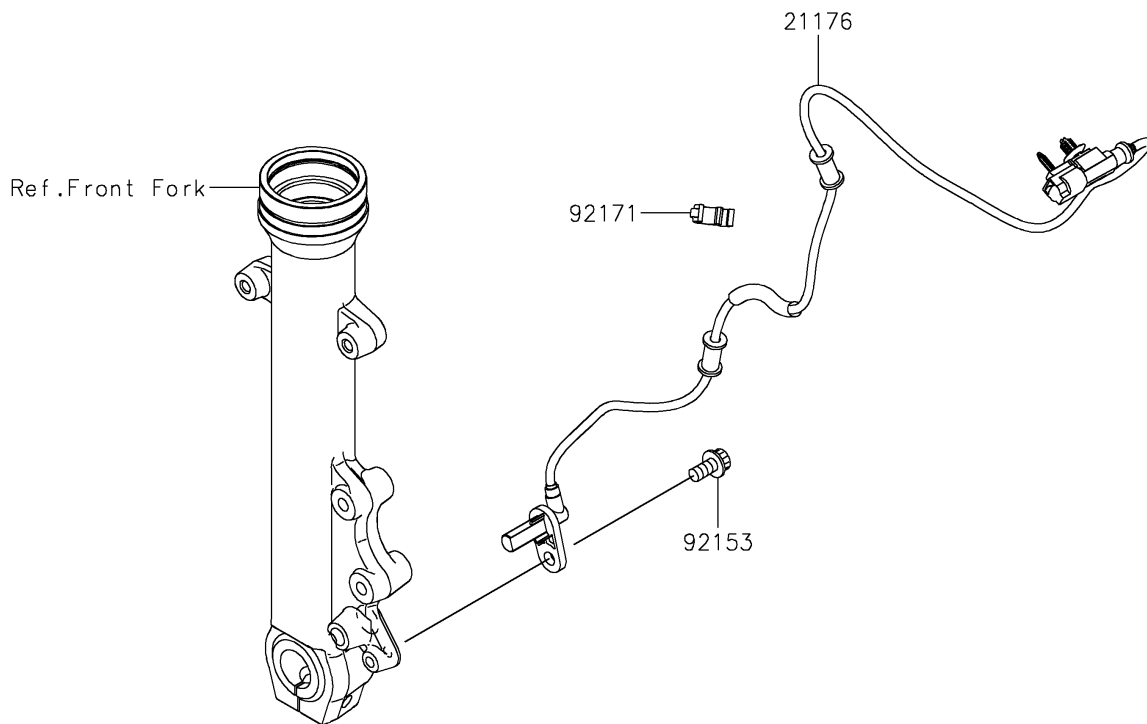

2017 PARTS DIAGRAM

Front Master Cylinder

F2291

2017 PARTS LIST

Front Master Cylinder

ITEM NAME	PART NUMBER	QUANTITY
BOLT-SOCKET,6X22 (Ref # 120)	120CB0622	1
LEVER-COMP,FRONT BRAKE (Ref # 13236)	13236-0140	1
PLATE (Ref # 13272)	13272-0573	1
SENSOR,FR WHEEL SPEED (Ref # 21176)	21176-0804	1
SWITCH,BRAKE (Ref # 27010)	27010-0762	1
CYLINDER-ASSY-MASTER,FR (Ref # 43015)	43015-0606	1
PISTON-COMP-BRAKE (Ref # 43020)	43020-1095	1
STOPPER-BRAKE,PISTON (Ref # 43022)	43022-1010	1
CAP-BRAKE (Ref # 43026)	43026-0019	1
PLATE-DIAPHRAGM (Ref # 43027)	43027-0008	1
DIAPHRAGM (Ref # 43028)	43028-0015	1
HOLDER-BRAKE,MASTER CYLINDER (Ref # 43034)	43034-0049	1
COVER-SEAL,MASTER CYLINDER (Ref # 49016)	49016-1044	1
BOLT,LEVER SET,BLACK (Ref # 92002)	92002-1322	1
BOLT,SCREW,4X12 (Ref # 92002A)	92002-1323	1
NUT,FLANGED,6MM (Ref # 92015)	92015-1528	1
BOLT,SOCKET,8X16 (Ref # 92153)	92153-0327	1
CLAMP,BRAKE HOSE (Ref # 92171)	92171-1819	1
SCREW,4X20 (Ref # 92172)	92172-0320	1