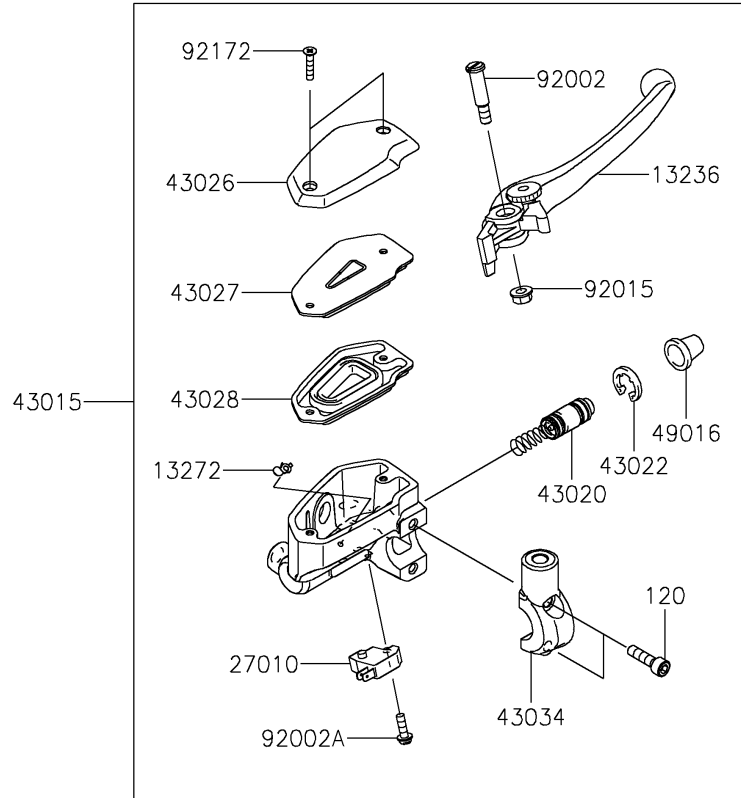

2017 PARTS DIAGRAM

Front Master Cylinder

F2291

2017 PARTS LIST

Front Master Cylinder

ITEM NAME	PART NUMBER	QUANTITY
BOLT-SOCKET,6X22 (Ref # 120)	120CB0622	1
LEVER-COMP,FRONT BRAKE (Ref # 13236)	13236-0140	1
PLATE (Ref # 13272)	13272-0573	1
SENSOR,FR WHEEL SPEED (Ref # 21176)	21176-0804	1
SWITCH,BRAKE (Ref # 27010)	27010-0762	1
CYLINDER-ASSY-MASTER,FR (Ref # 43015)	43015-0606	1
PISTON-COMP-BRAKE (Ref # 43020)	43020-1095	1
STOPPER-BRAKE,PISTON (Ref # 43022)	43022-1010	1
CAP-BRAKE (Ref # 43026)	43026-0019	1
PLATE-DIAPHRAGM (Ref # 43027)	43027-0008	1
DIAPHRAGM (Ref # 43028)	43028-0015	1
HOLDER-BRAKE,MASTER CYLINDER (Ref # 43034)	43034-0049	1
COVER-SEAL,MASTER CYLINDER (Ref # 49016)	49016-1044	1
BOLT,LEVER SET,BLACK (Ref # 92002)	92002-1322	1
BOLT,SCREW,4X12 (Ref # 92002A)	92002-1323	1
NUT,FLANGED,6MM (Ref # 92015)	92015-1528	1
BOLT,SOCKET,8X16 (Ref # 92153)	92153-0327	1
CLAMP,BRAKE HOSE (Ref # 92171)	92171-1819	1
SCREW,4X20 (Ref # 92172)	92172-0320	1