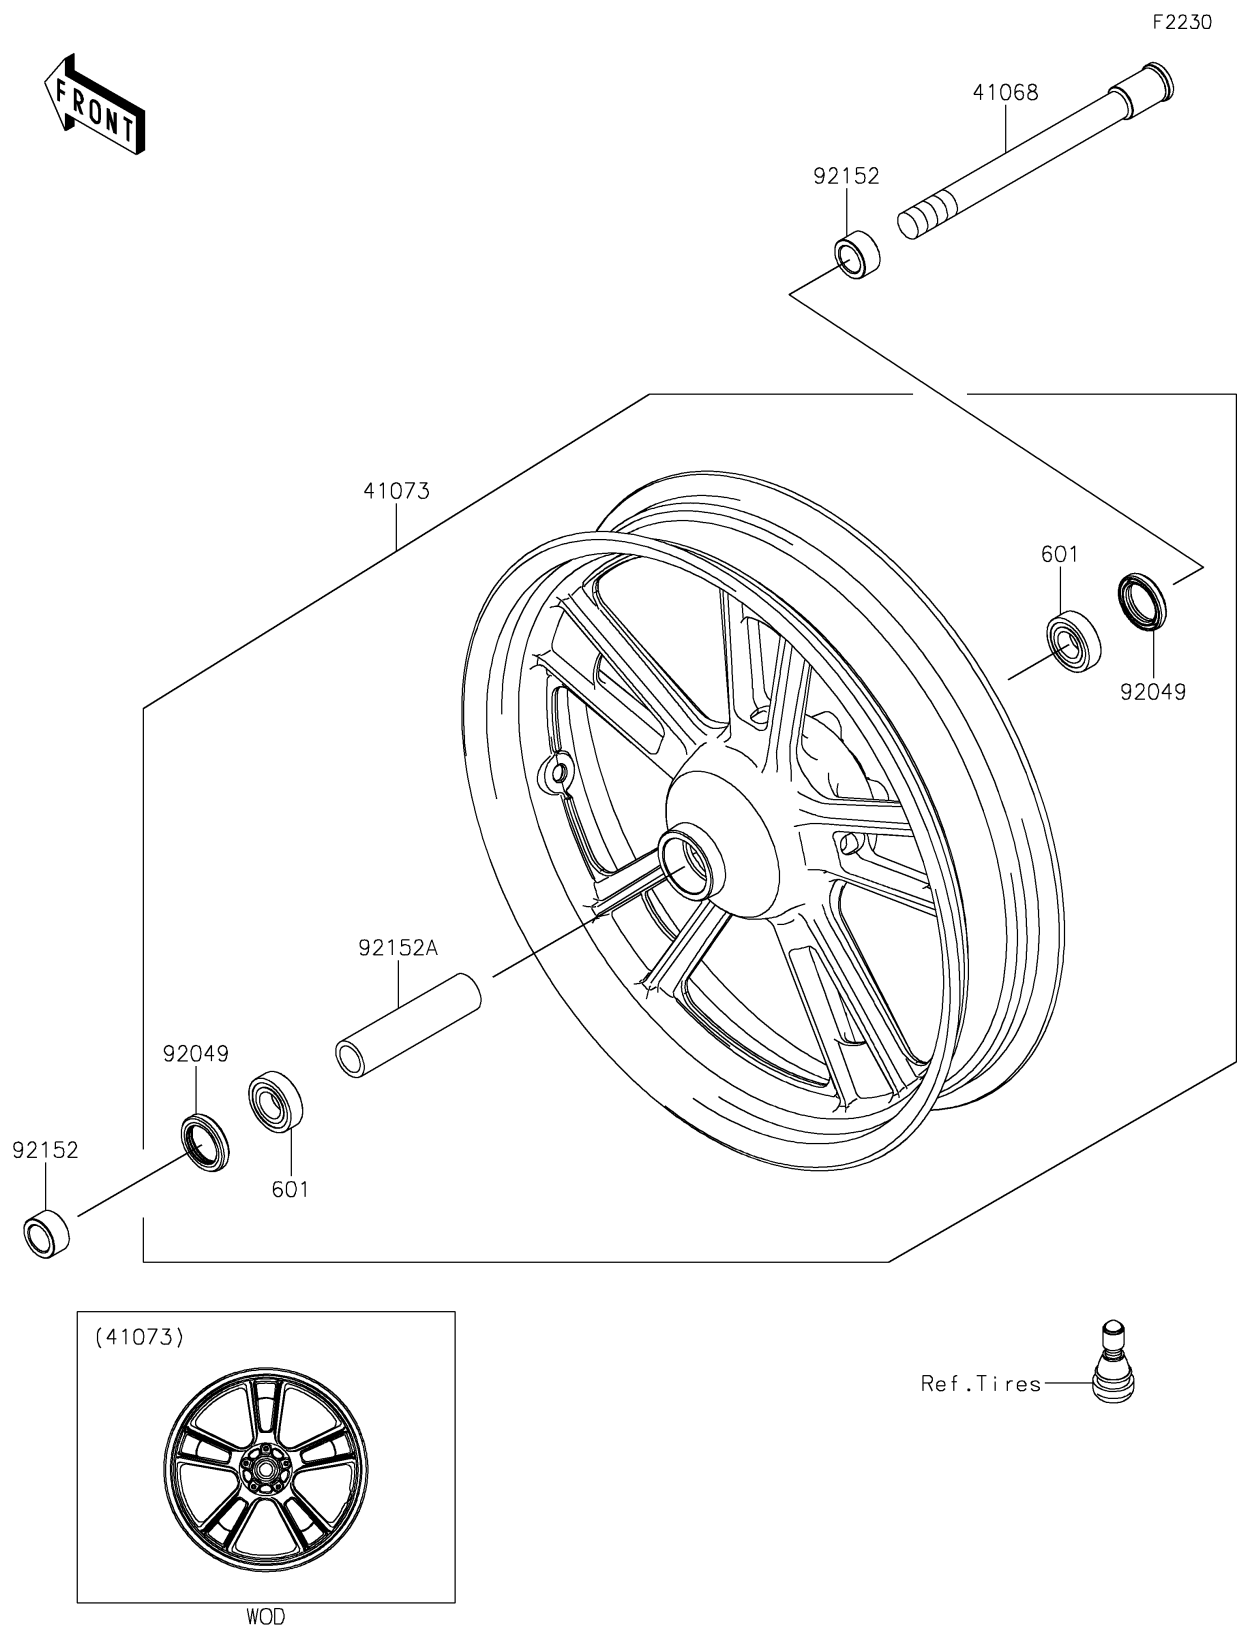

2017 PARTS DIAGRAM

Front Wheel

2017 PARTS LIST

Front Wheel

ITEM NAME	PART NUMBER	QUANTITY
AXLE,FR (Ref # 41068)	41068-0059	1
WHEEL-ASSY,FR,G.BLACK (Ref # 41073)	41073-0653-QT	1
BEARING-BALL,#6004UUC3 (Ref # 601)	601B6004UU	1
SEAL-OIL,BJN30427 (Ref # 92049)	92049-0130	1
COLLAR,20X30X15.5 (Ref # 92152)	92152-0946	1
COLLAR,20.2X28X115 (Ref # 92152A)	92152-0958	1