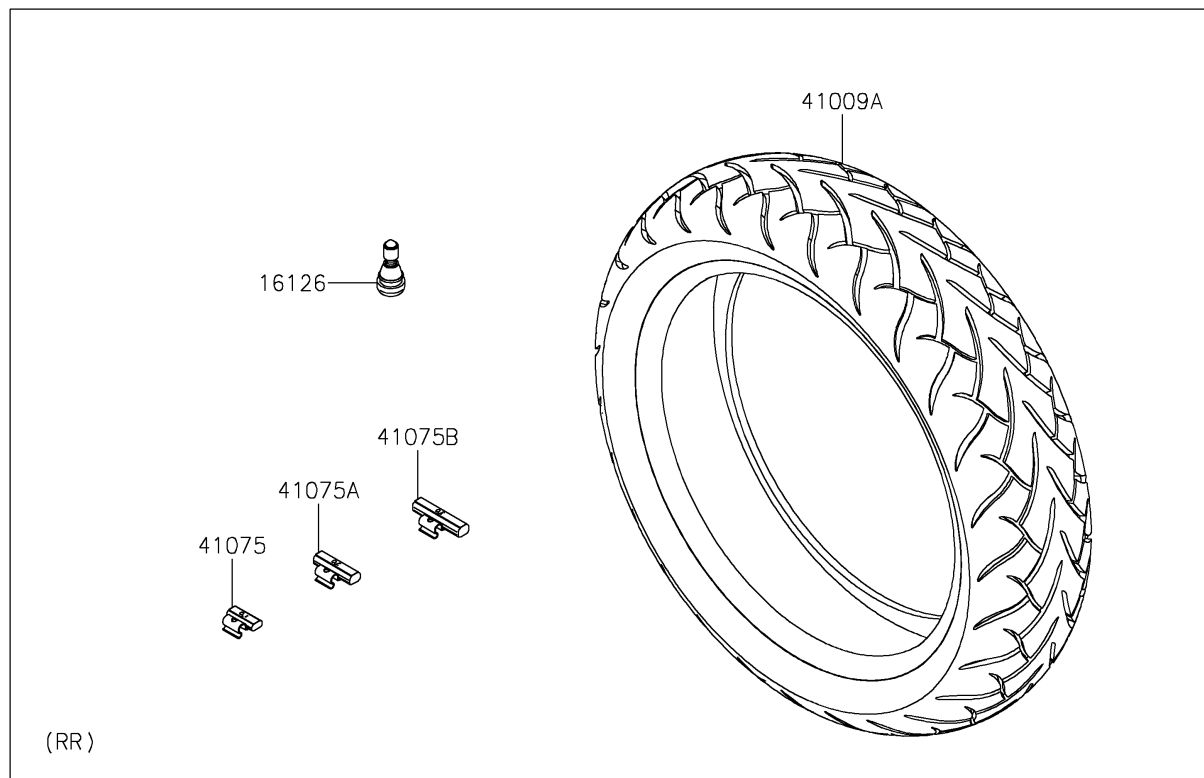

2017 PARTS DIAGRAM

Tires

F2210

2017 PARTS LIST

Tires

ITEM NAME	PART NUMBER	QUANTITY
VALVE,TIRE (Ref # 16126)	16126-1140	1
TIRE,FR,120/70R18(59H),D220F (Ref # 41009)	41009-0659	1
TIRE,RR,160/60ZR17(69H),D220ST (Ref # 41009A)	41009-0693	1
BALANCER-WHEEL,10G,SILVER (Ref # 41075)	41075-0007	1
BALANCER-WHEEL,20G,SILVER (Ref # 41075A)	41075-0008	1
BALANCER-WHEEL,30G,SILVER (Ref # 41075B)	41075-0009	1