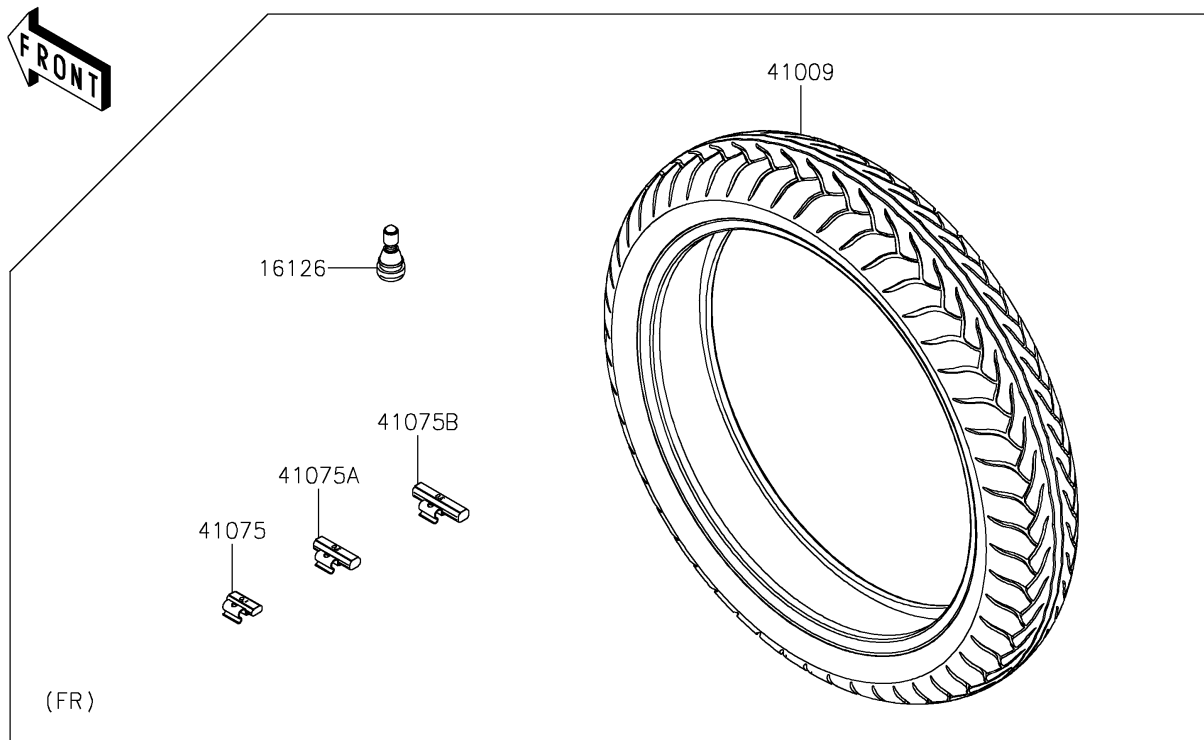

2017 PARTS DIAGRAM

Tires

F2210

2017 PARTS LIST

Tires

ITEM NAME	PART NUMBER	QUANTITY
VALVE,TIRE (Ref # 16126)	16126-1140	1
TIRE,FR,120/70R18(59H),D220F (Ref # 41009)	41009-0659	1
TIRE,RR,160/60ZR17(69H),D220ST (Ref # 41009A)	41009-0693	1
BALANCER-WHEEL,10G,SILVER (Ref # 41075)	41075-0007	1
BALANCER-WHEEL,20G,SILVER (Ref # 41075A)	41075-0008	1
BALANCER-WHEEL,30G,SILVER (Ref # 41075B)	41075-0009	1