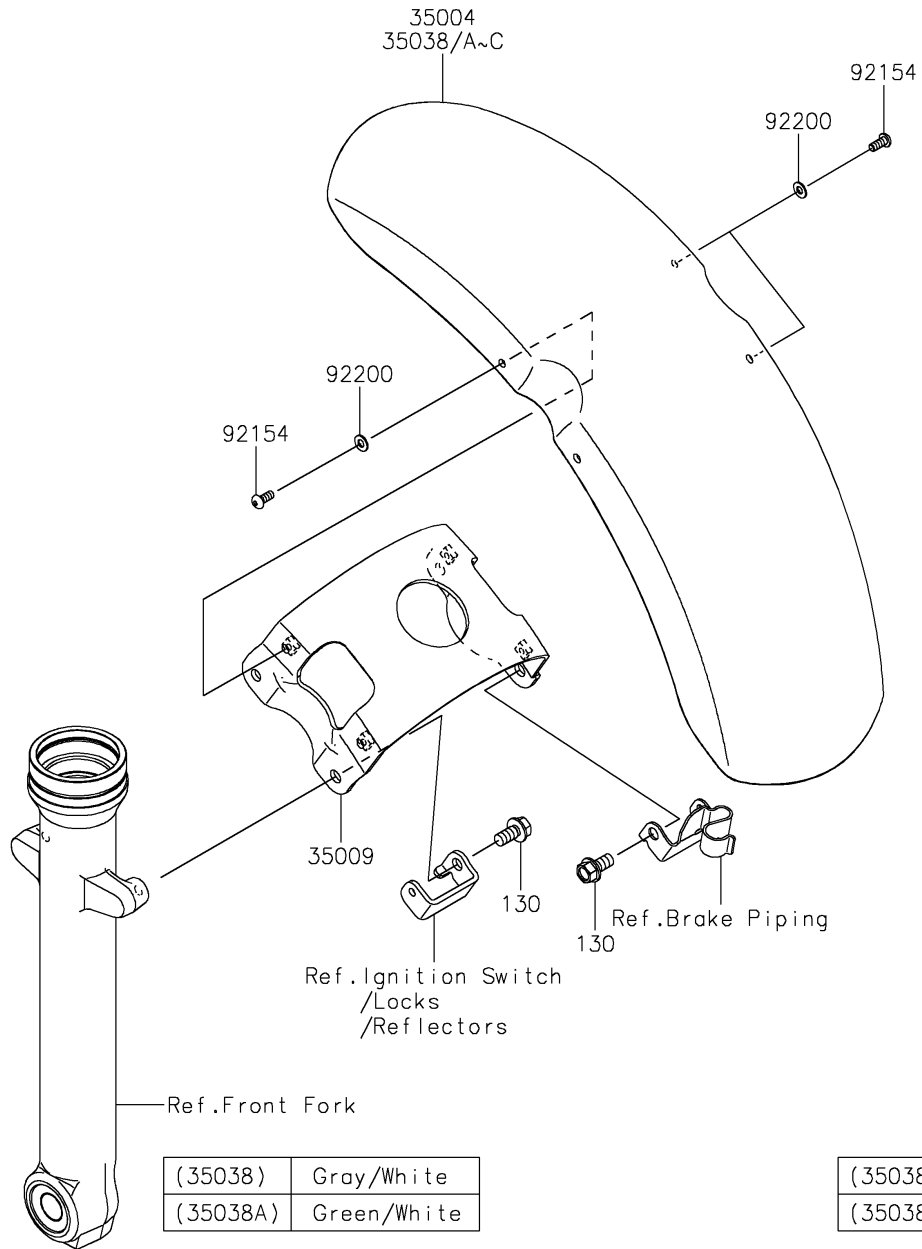

2017 PARTS DIAGRAM

Front Fender(s)

F2171

(35038)	Gray/White
(35038A)	Green/White

(35038B)	Orange
(35038C)	Blue

WD

WOD

WD

2017 PARTS LIST

Front Fender(s)

ITEM NAME	PART NUMBER	QUANTITY
BOLT-FLANGED,8X16 (Ref # 130)	130BA0816	1
BRACE (Ref # 35009)	35009-0039	1
FENDER-FRONT,M.M.C.GRAY+WHT (Ref # 35038)	35038-5010-60B	1
FENDER-FRONT,C.L.GREEN+WHT (Ref # 35038A)	35038-5013-60C	1
BOLT,SOCKET,5X12 (Ref # 92154)	92154-1471	1
WASHER,5.3X11X1 (Ref # 92200)	92200-0973	1