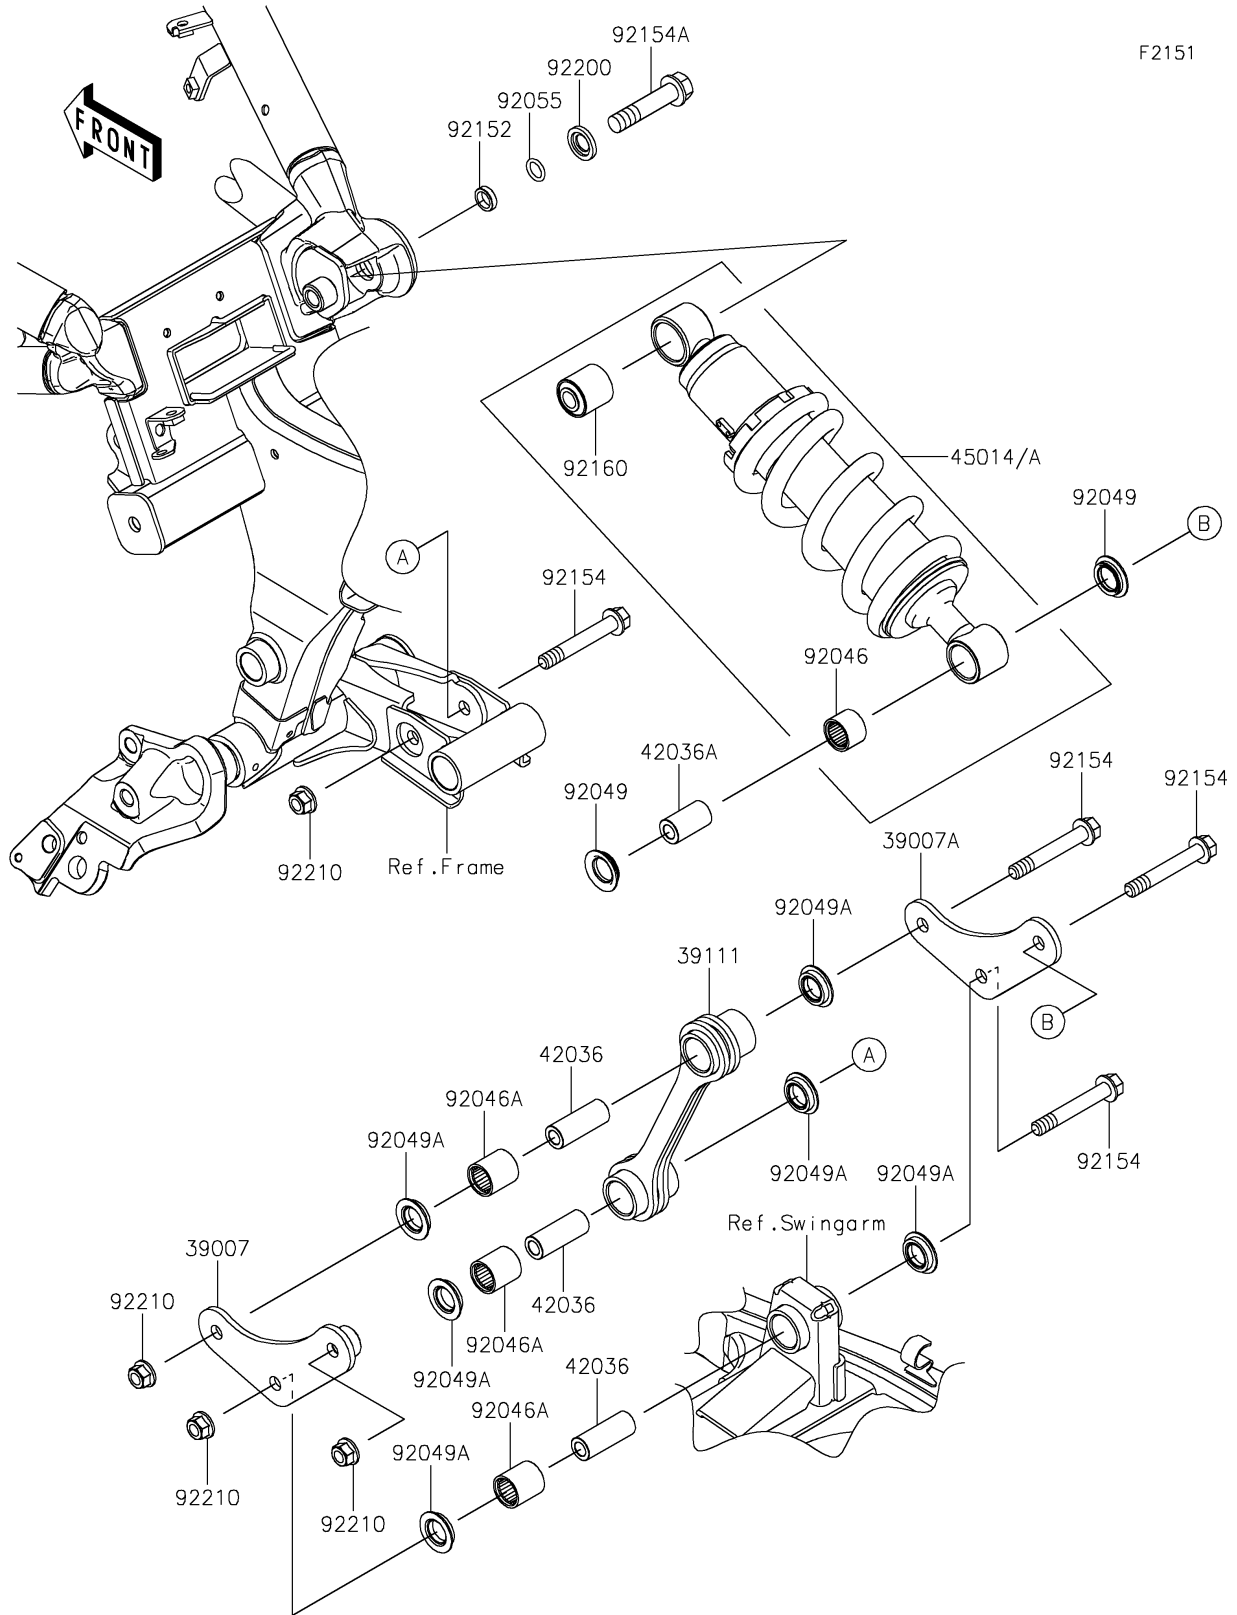

2017 PARTS DIAGRAM

Suspension/Shock Absorber

2017 PARTS LIST

Suspension/Shock Absorber

ITEM NAME	PART NUMBER	QUANTITY
ARM-SUSP,LINK,LH,F.BLACK (Ref # 39007)	39007-0385-21	1
ARM-SUSP,LINK,RH,F.BLACK (Ref # 39007A)	39007-0386-21	1
ROD-TIE,SUSPENSION (Ref # 39111)	39111-0339	1
SLEEVE,10.1X17X44.5 (Ref # 42036)	42036-0718	1
SLEEVE,10.1X18X32 (Ref # 42036A)	42036-1344	1
SHOCKABSORBER,G.B.GREEN (Ref # 45014A)	45014-0472-46Y	1
BEARING-NEEDLE,SFYZM182417 (Ref # 92046)	92046-1272	1
BEARING-NEEDLE,SFYZM172425 (Ref # 92046A)	92046-1273	1
SEAL-OIL (Ref # 92049)	92049-0133	1
SEAL-OIL,MHA17245.7F (Ref # 92049A)	92049-1223	1
RING-O,11.8X2.4 (Ref # 92055)	92055-0843	1
COLLAR,12.1X16.8X4.4 (Ref # 92152)	92152-0811	1
BOLT,FLANGED,10X67 (Ref # 92154)	92154-0264	1
BOLT,FLANGED,12X55 (Ref # 92154A)	92154-0836	1
DAMPER,SHOCKABSORBER (Ref # 92160)	92160-1161	1
WASHER,12.5X24X3.2 (Ref # 92200)	92200-0519	1
NUT,LOCK,FLANGED,10MM (Ref # 92210)	92210-1139	1