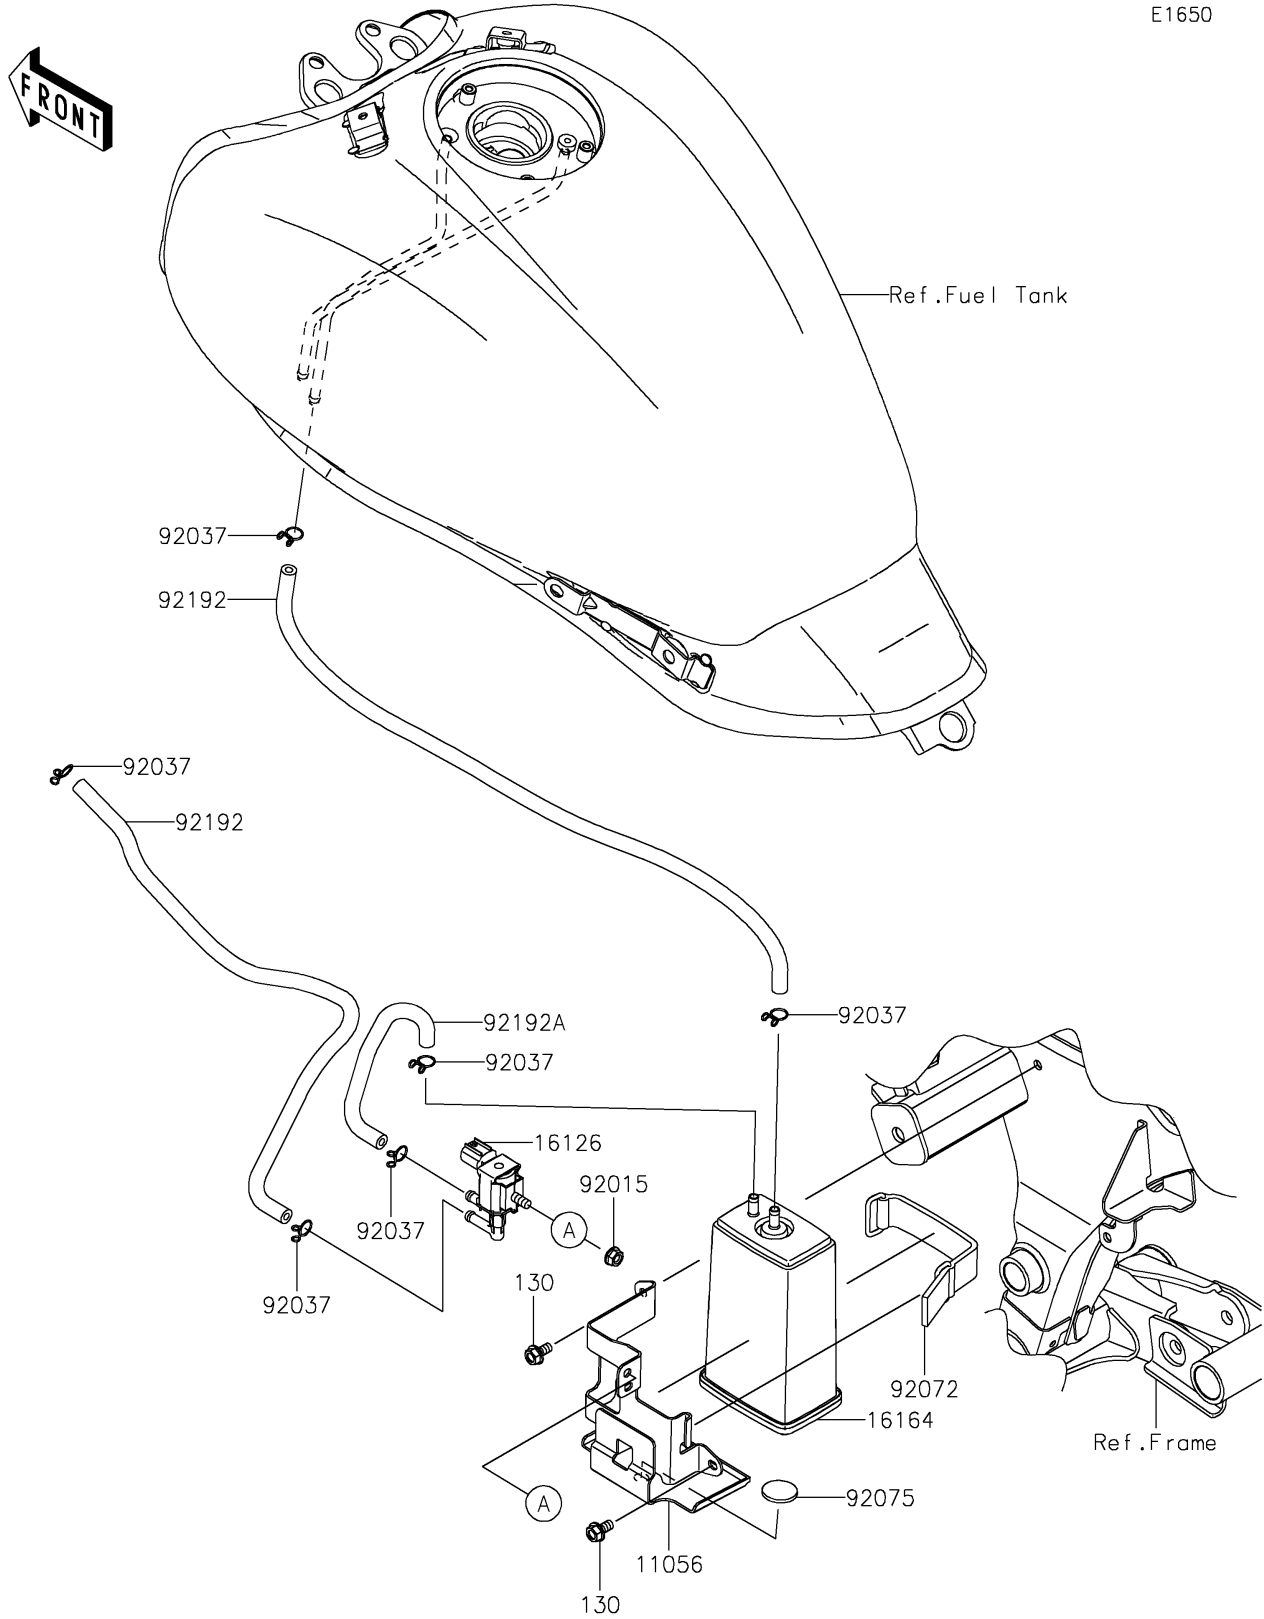

## 2017 PARTS DIAGRAM

Fuel Evaporative System(CA)

E1650

## 2017 PARTS LIST

Fuel Evaporative System(CA)

ITEM NAME	PART NUMBER	QUANTITY
BRACKET (Ref # 11056)	11056-3991	1
BOLT-FLANGED,6X12 (Ref # 130)	130BA0612	1
VALVE,SOLENOID (Ref # 16126)	16126-0705	1
CANISTER (Ref # 16164)	16164-0012	1
NUT,FLANGED,6MM (Ref # 92015)	92015-1367	1
CLAMP,TUBE (Ref # 92037)	92037-147	1
BAND,L=90 (Ref # 92072)	92072-0135	1
DAMPER,RUBBER (Ref # 92075)	92075-261	1
TUBE,5X10.4X470&40 (Ref # 92192)	92192-1385	1
TUBE,CANISTER-VALVE (Ref # 92192A)	92192-1386	1