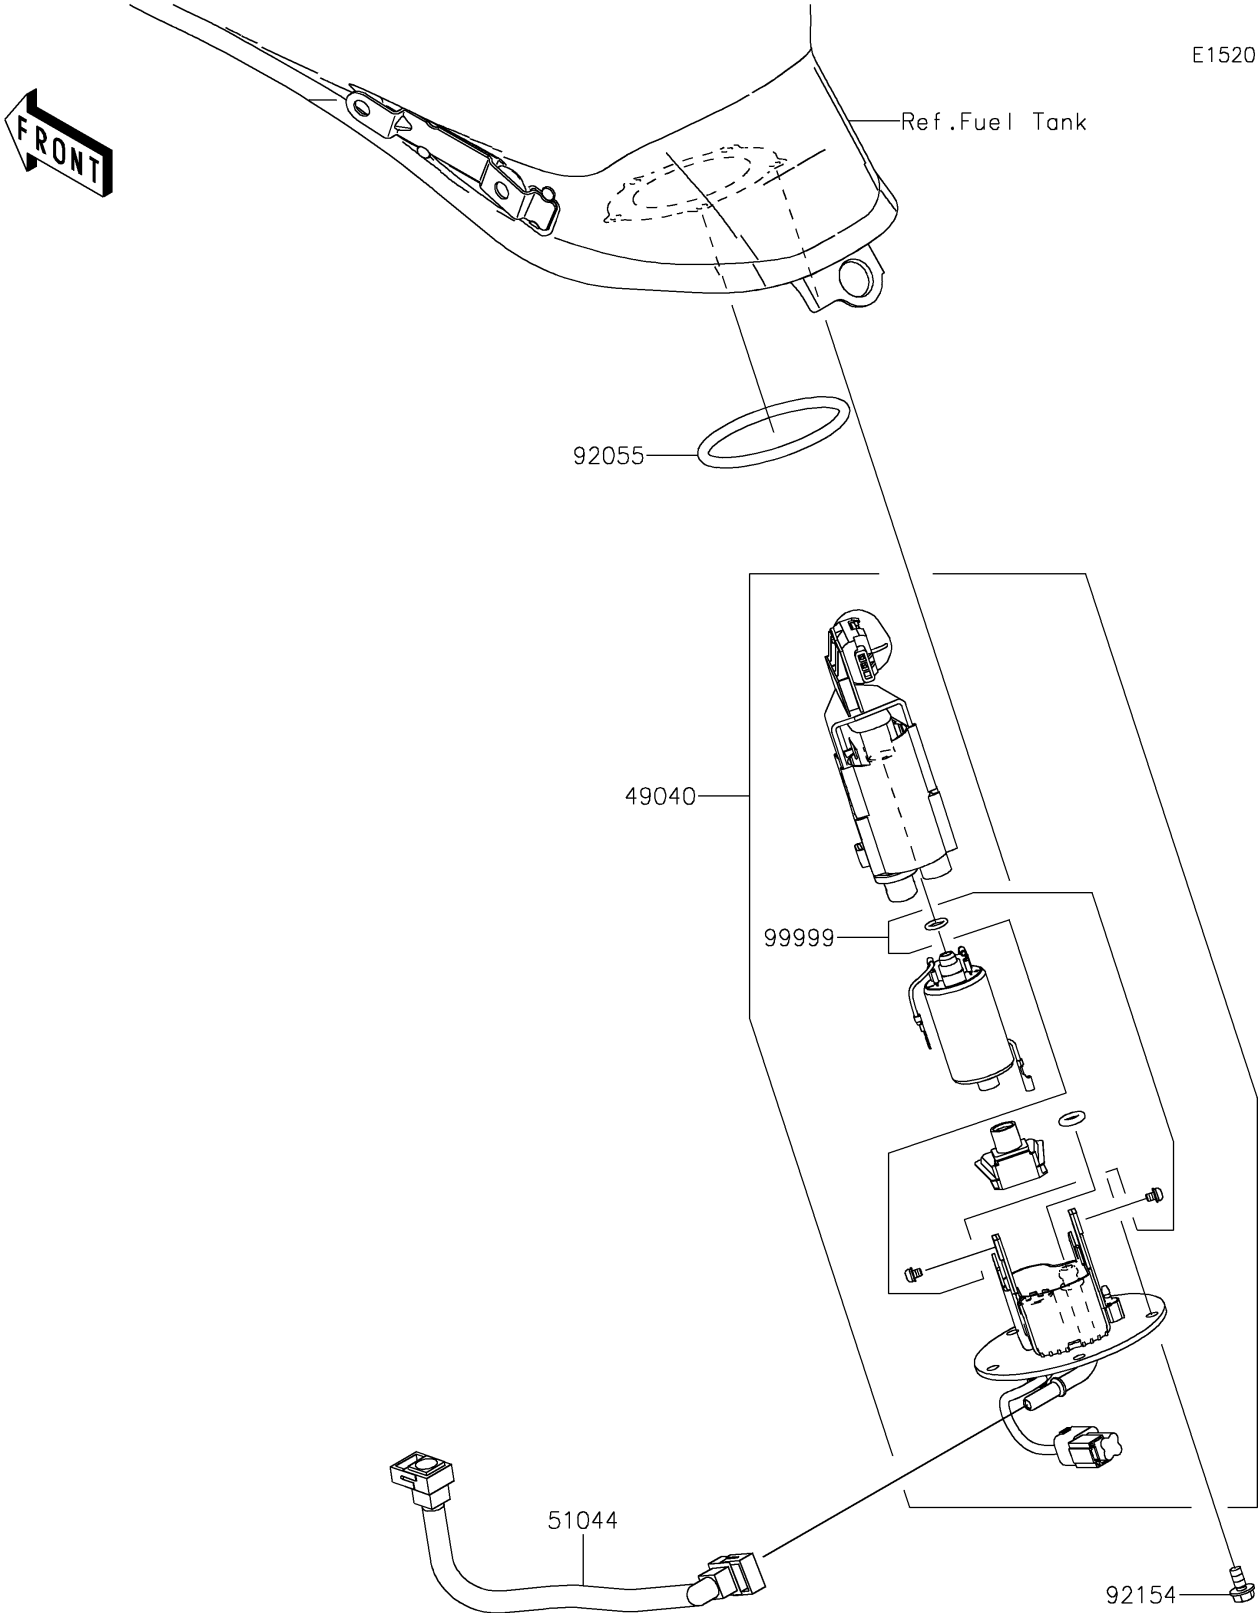

## 2017 PARTS DIAGRAM

Fuel Pump

## 2017 PARTS LIST

Fuel Pump

ITEM NAME	PART NUMBER	QUANTITY
PUMP-FUEL (Ref # 49040)	49040-0738	1
TUBE-ASSY,FUEL (Ref # 51044)	51044-0851	1
RING-O,74.6X5.7 (Ref # 92055)	92055-0728	1
BOLT,FLANGED,6X12 (Ref # 92154)	92154-1848	1
KIT,FUEL FILTER (Ref # 99999)	99999-0525	1