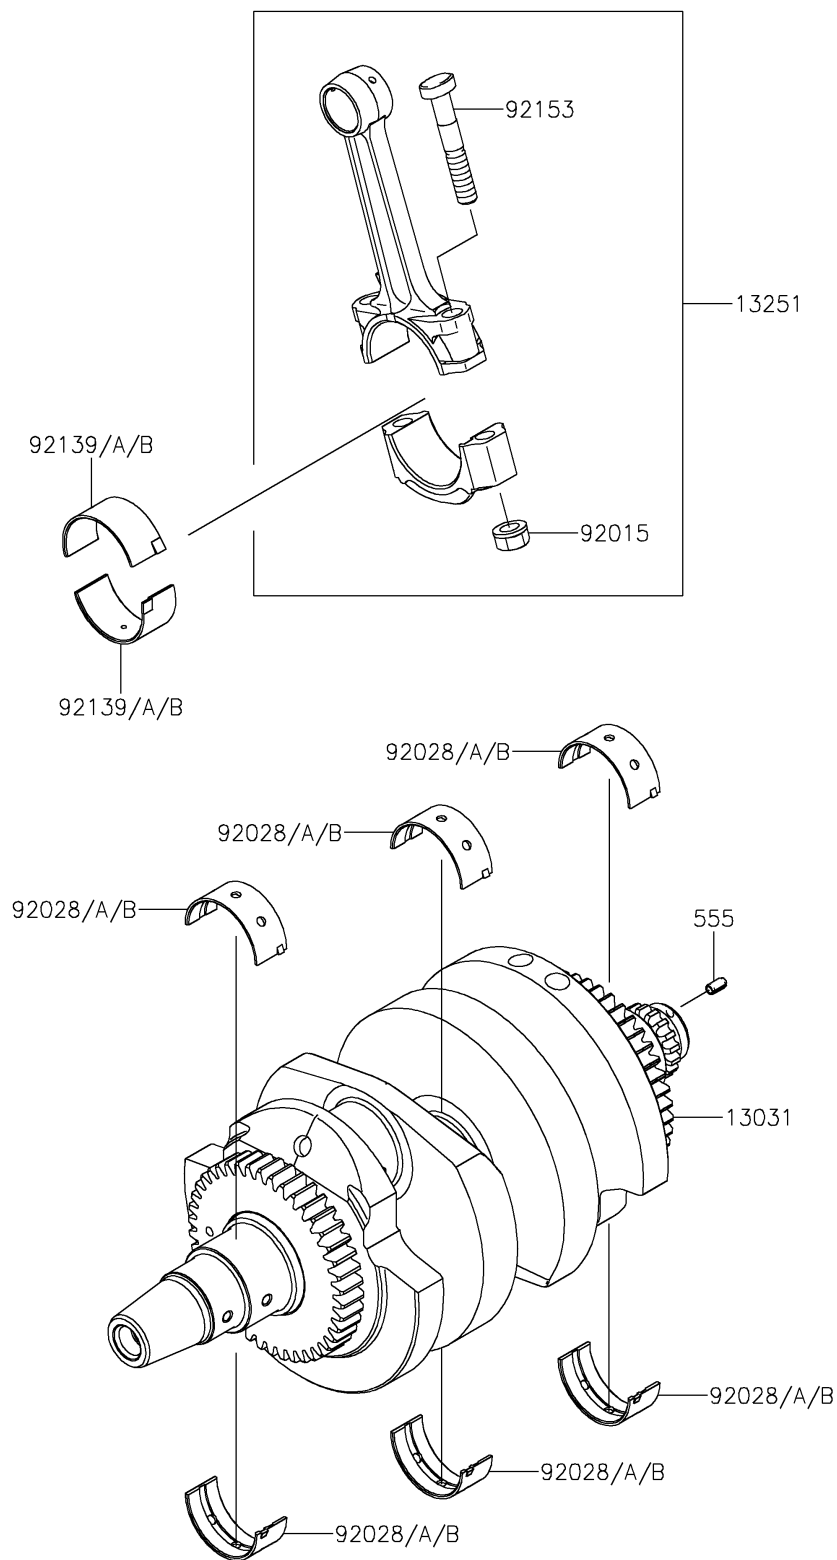

2017 PARTS DIAGRAM

Crankshaft

E1321

2017 PARTS LIST

Crankshaft

ITEM NAME	PART NUMBER	QUANTITY
CRANKSHAFT-COMP (Ref # 13031)	13031-0803	1
ROD-ASSY-CONNECTING,K (Ref # 13251)	13251-0010-KK	1
PIN-SPRING,4X8 (Ref # 555)	555A0408	1
NUT,FLANGED,8MM (Ref # 92015)	92015-1311	1
BUSHING,CRANKSHAFT,BLUE (Ref # 92028)	92028-1903	1
BUSHING,CRANKSHAFT,BLACK (Ref # 92028A)	92028-1904	1
BUSHING,CRANKSHAFT,BROWN (Ref # 92028B)	92028-1905	1
BUSHING,CON-ROD,BLUE (Ref # 92139)	92139-0114	1
BUSHING,CON-ROD,BLACK (Ref # 92139A)	92139-0115	1
BUSHING,CON-ROD,BROWN (Ref # 92139B)	92139-0116	1
BOLT,CON-ROD,8X49 (Ref # 92153)	92153-0957	1