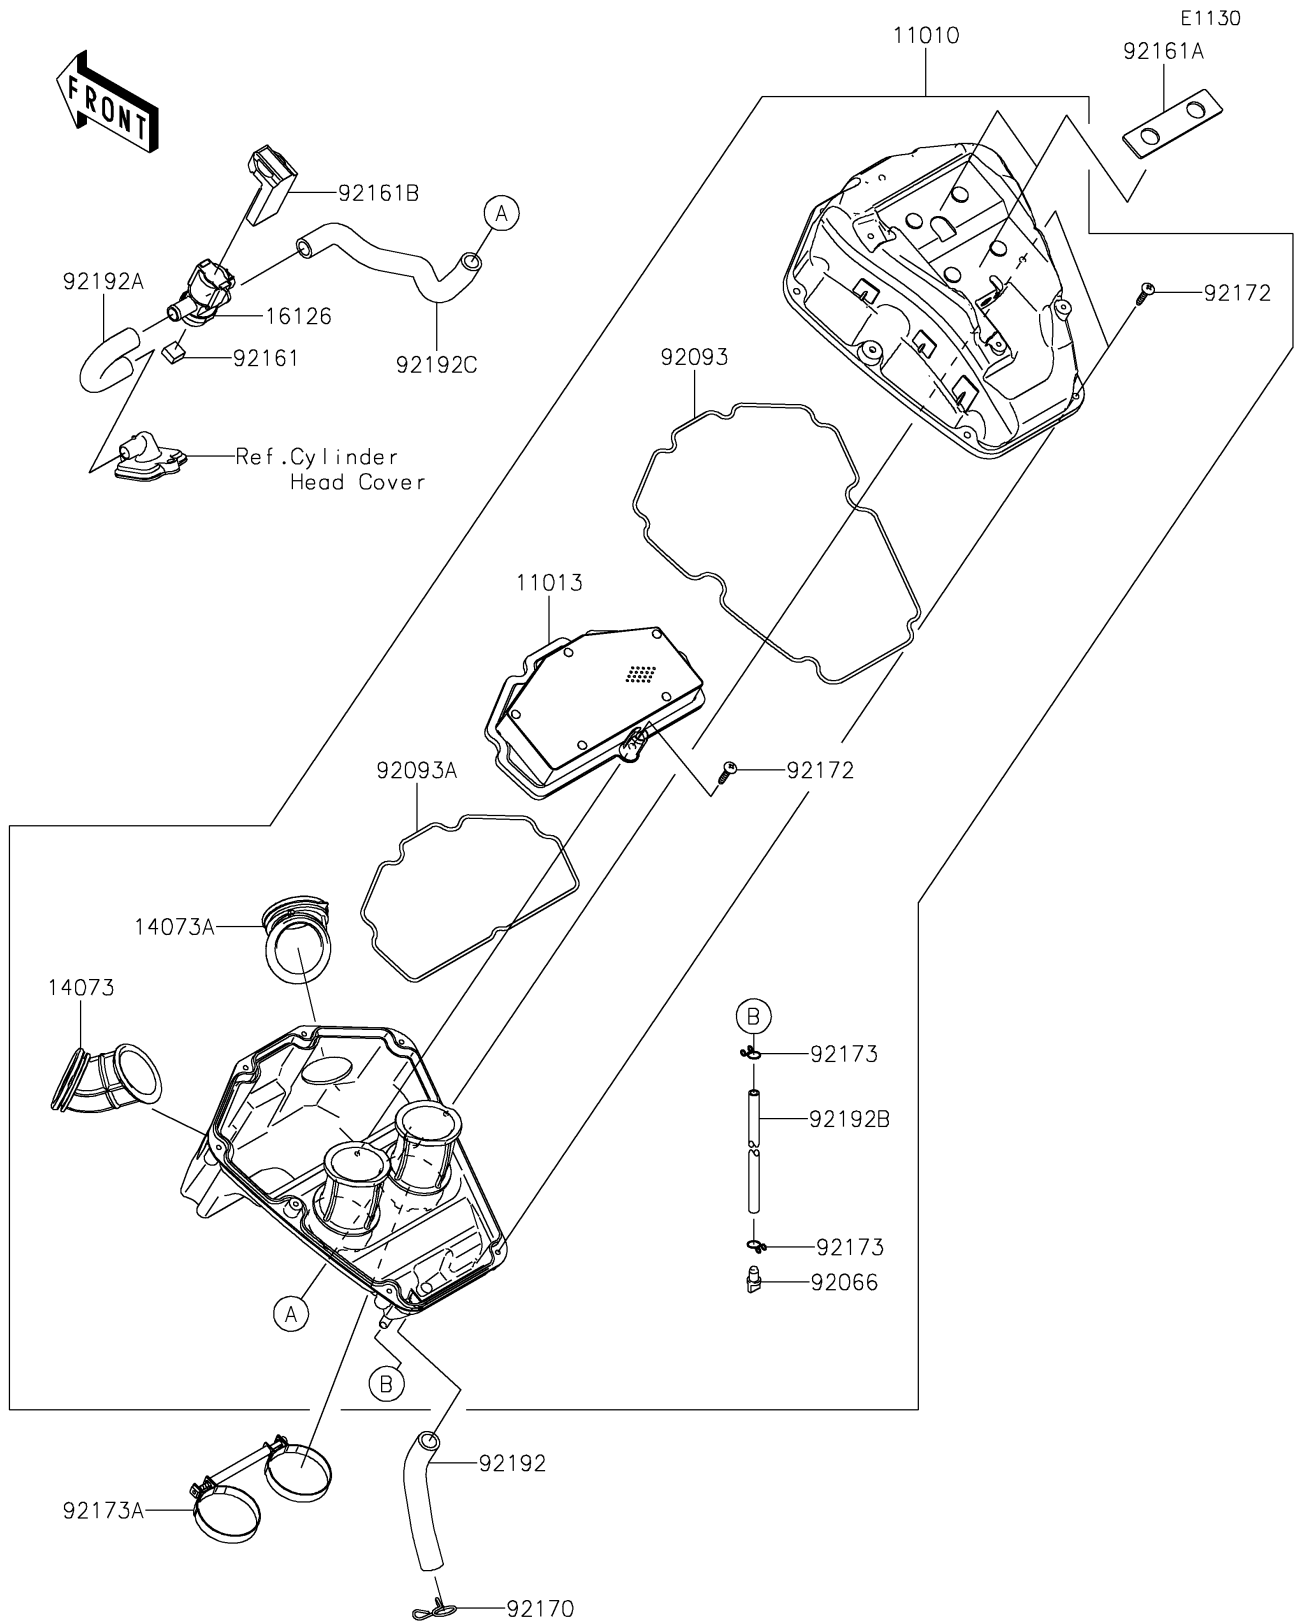

2017 PARTS DIAGRAM

Air Cleaner

2017 PARTS LIST

Air Cleaner

ITEM NAME	PART NUMBER	QUANTITY
FILTER-ASSY-AIR (Ref # 11010)	11010-0856	1
ELEMENT-AIR FILTER (Ref # 11013)	11013-0745	1
DUCT,INTAKE,LH (Ref # 14073)	14073-0799	1
DUCT,INTAKE,RH (Ref # 14073A)	14073-0800	1
VALVE,AIR SWITING (Ref # 16126)	16126-0743	1
PLUG,DRAIN (Ref # 92066)	92066-0782	1
SEAL (Ref # 92093)	92093-0610	1
SEAL,ELEMENT (Ref # 92093A)	92093-0611	1
DAMPER (Ref # 92161)	92161-1374	1
DAMPER (Ref # 92161A)	92161-1428	1
DAMPER (Ref # 92161B)	92161-1933	1
CLAMP (Ref # 92170)	92170-1017	1
SCREW,5X25 (Ref # 92172)	92172-0891	1
CLAMP,10MM (Ref # 92173)	92173-1044	1
CLAMP (Ref # 92173A)	92173-1698	1
TUBE,BREATHER (Ref # 92192)	92192-0958	1
TUBE,ASV-HEAD (Ref # 92192A)	92192-0960	1
TUBE,DRAIN,L=245 (Ref # 92192B)	92192-1380	1
TUBE,ASV-A/C (Ref # 92192C)	92192-1381	1