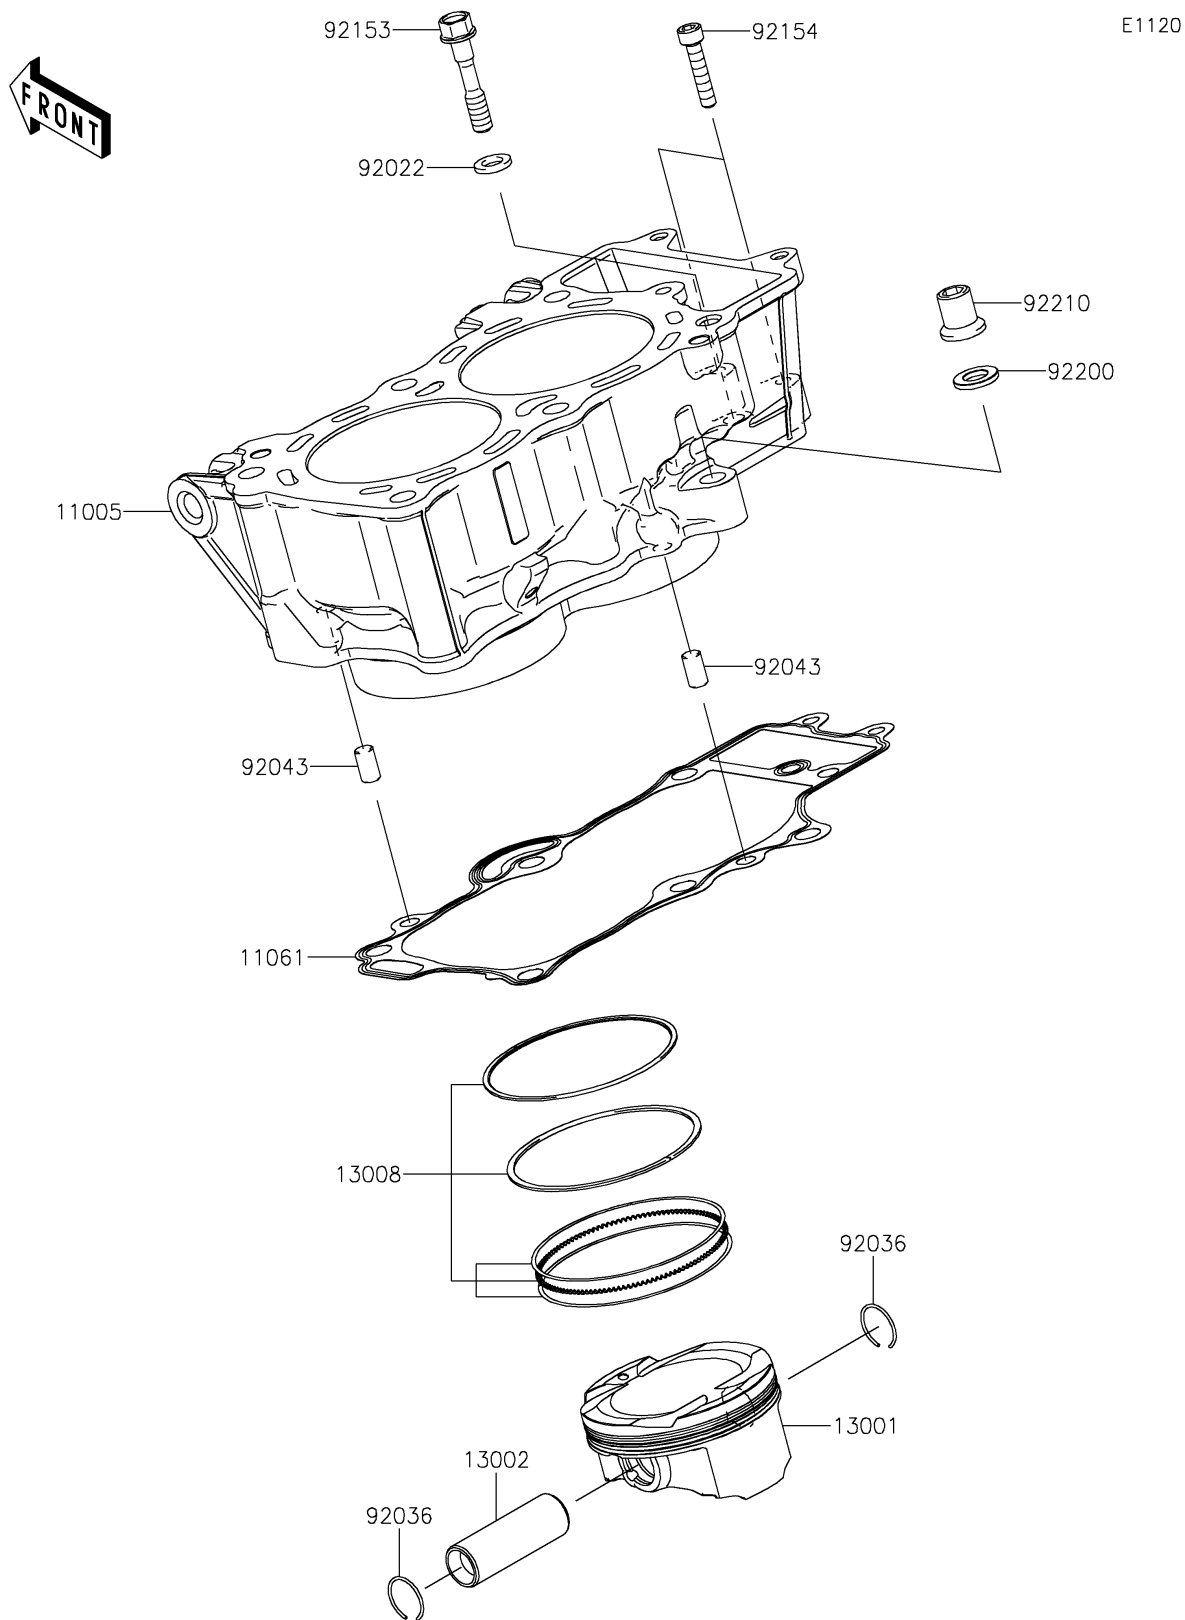

## 2017 PARTS DIAGRAM

Cylinder/Piston(s)

## 2017 PARTS LIST

Cylinder/Piston(s)

ITEM NAME	PART NUMBER	QUANTITY
CYLINDER-ENGINE (Ref # 11005)	11005-0580	1
GASKET,CYLINDER BASE (Ref # 11061)	11061-0171	1
PISTON-ENGINE (Ref # 13001)	13001-0760	1
PIN-PISTON (Ref # 13002)	13002-0007	1
RING-SET-PISTON (Ref # 13008)	13008-1196	1
WASHER,9X15.5X2 (Ref # 92022)	92022-1401	1
RING-SNAP,PISTON PIN (Ref # 92036)	92036-008	1
PIN,8X14 (Ref # 92043)	92043-1567	1
BOLT,8X43 (Ref # 92153)	92153-1011	1
BOLT,SOCKET,6X30 (Ref # 92154)	92154-0116	1
WASHER,10.5X19X2.3 (Ref # 92200)	92200-0363	1
NUT (Ref # 92210)	92210-0223	1