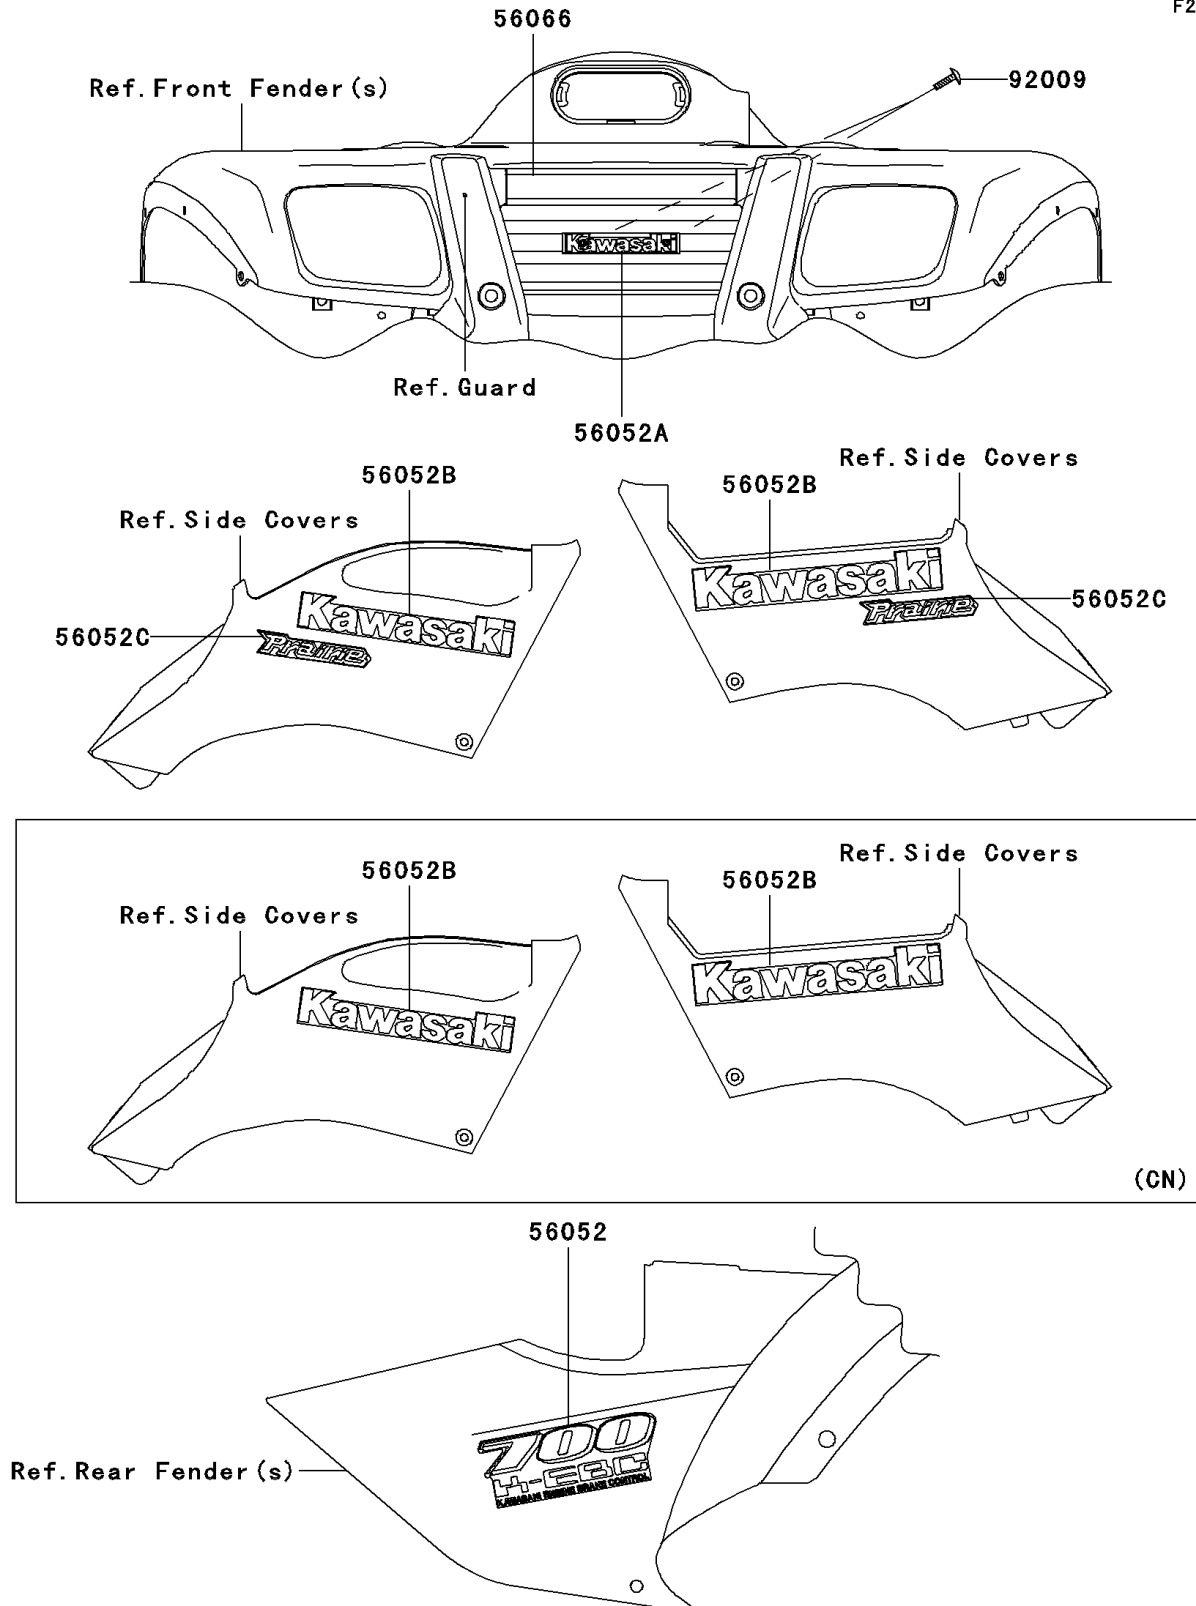

2004 Prairie® 700 4x4 Hardwoods® Green HD™ PARTS DIAGRAM

Decals(B1)

F2861

2004 Prairie® 700 4x4 Hardwoods® Green HD™ PARTS LIST

Decals(B1)

ITEM NAME	PART NUMBER	QUANTITY
MARK,RR FENDER,700 (Ref # 56052)	56052-0199	1
MARK,FR FENDER,KAWASAKI (Ref # 56052A)	56052-1201	1
MARK,FUEL TANK COVER,KAWASAKI (Ref # 56052B)	56052-1871	1
PATTERN,FRONT GUARD (Ref # 56066)	56066-0499	1
SCREW,TAPPING,4X12 (Ref # 92009)	92009-1444	1
MARK,FUEL TANK COVER,PRAIRIE (Ref # 56052C)	56052-1872	1