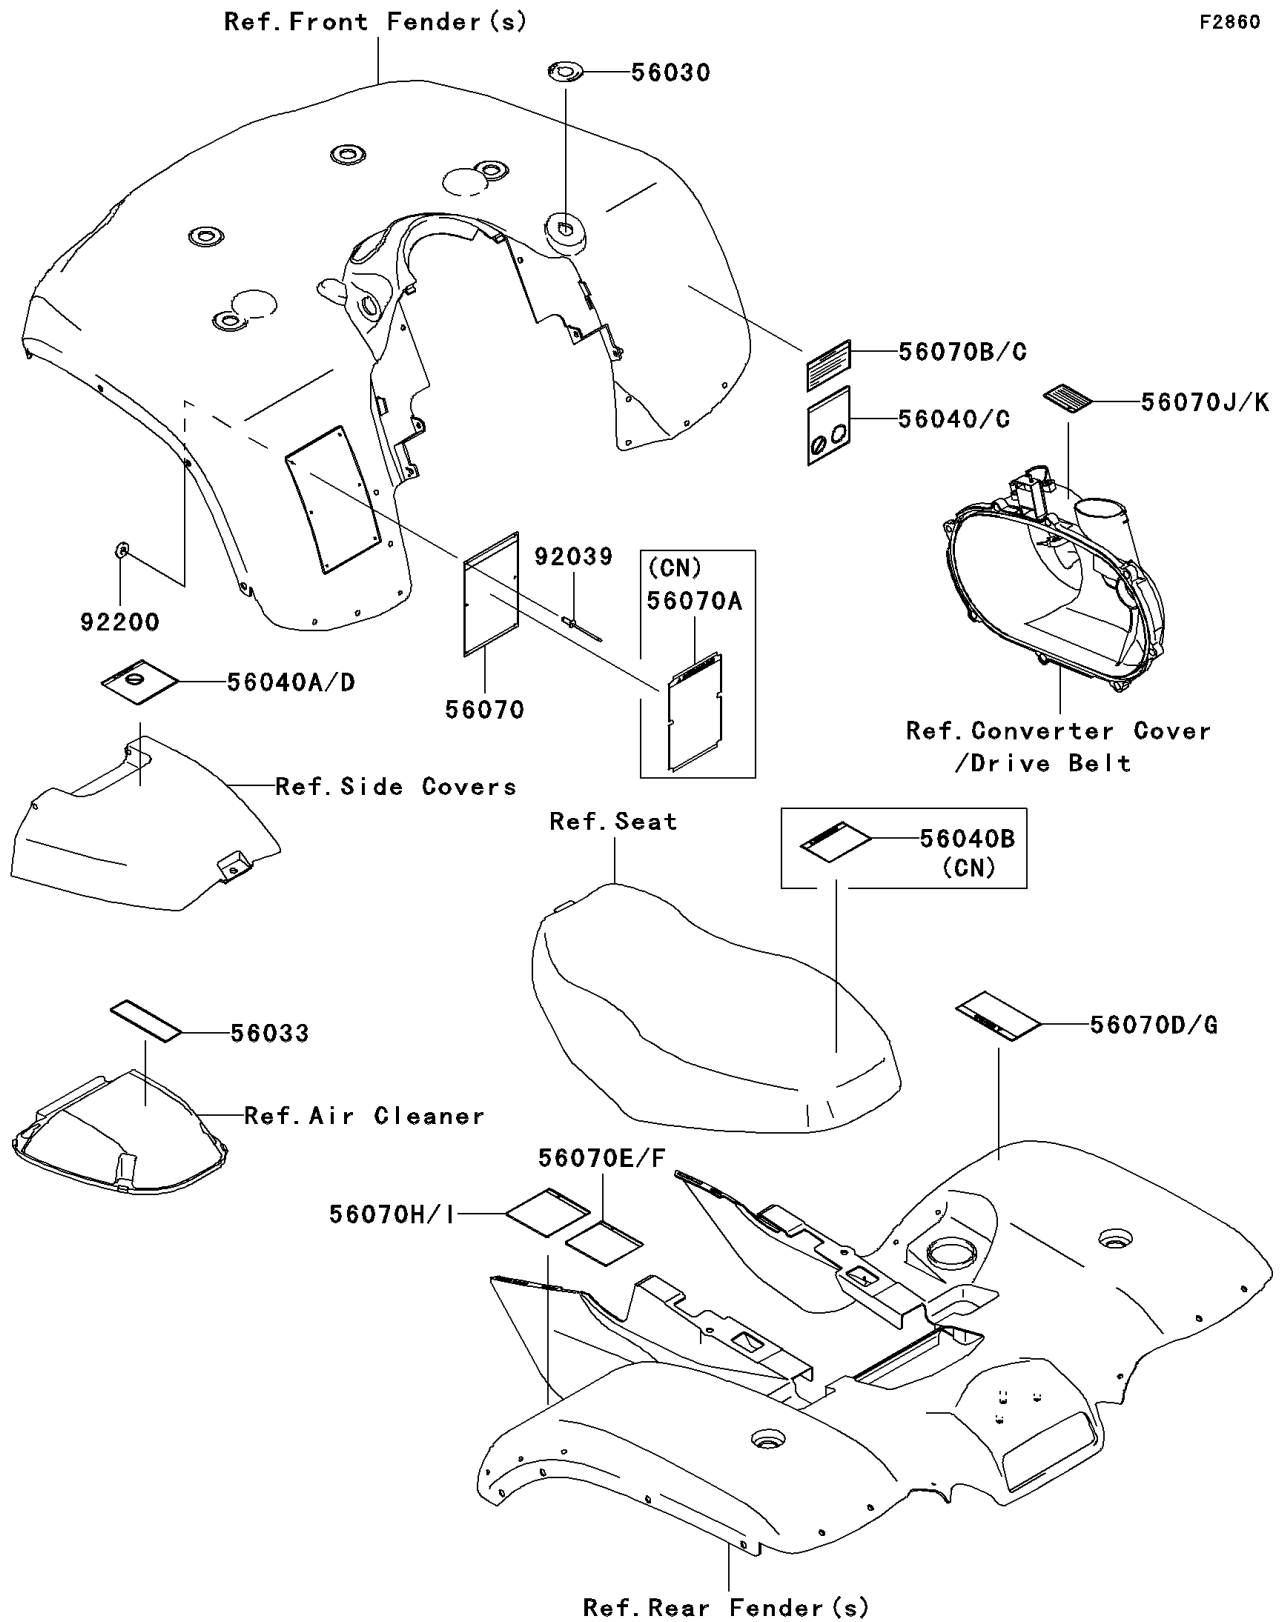

2004 Prairie® 700 4x4 Hardwoods® Green HD™ PARTS DIAGRAM

Labels(B1)

2004 Prairie® 700 4x4 Hardwoods® Green HD™ PARTS LIST

Labels(B1)

ITEM NAME	PART NUMBER	QUANTITY
LABEL,IGNITION SWITCH (Ref # 56030)	56030-0014	1
LABEL-MANUAL,MANUAL (Ref # 56033)	56033-1263	1
LABEL-WARNING,TRANSPORT (Ref # 56040)	56040-1261	1
LABEL-WARNING,UNDER 16 (Ref # 56040A)	56040-1276	1
LABEL-WARNING,SERIOUS INJURY (Ref # 56070)	56070-1151	1
LABEL-WARNING,SHIFT LEVER (Ref # 56070B)	56070-1170	1
LABEL-WARNING,TIRE INFO (Ref # 56070E)	56070-1248	1
LABEL-WARNING,DRIVE BELT (Ref # 56070G)	56070-1254	1
LABEL-WARNING,MAX VEHICLE LOAD (Ref # 56070H)	56070-1264	1
LABEL-WARNING,CVT COVER (Ref # 56070J)	56070-1269	1
RIVET,3.2X8 (Ref # 92039)	92039-3763	1
WASHER,3.5X8X1 (Ref # 92200)	92200-1251	1
LABEL-WARNING,NO PASSENGER (Ref # 56040B)	56040-1280	1
LABEL-WARNING,TRANSPORT (Ref # 56040C)	56040-1283	1
LABEL-WARNING,AGE (Ref # 56040D)	56040-1325	1
LABEL-WARNING,GENERAL (Ref # 56070A)	56070-1163	1
LABEL-WARNING,SHIFT LEVER (Ref # 56070C)	56070-1179	1
LABEL-WARNING,DRIVE BELT(FRENCH) (Ref # 56070D)	56070-1244	1
LABEL-WARNING,TIRE INFO (Ref # 56070F)	56070-1249	1
LABEL-WARNING,MAX VEHICLE LOAD (Ref # 56070I)	56070-1265	1
LABEL-WARNING,CVT COVER (Ref # 56070K)	56070-1271	1