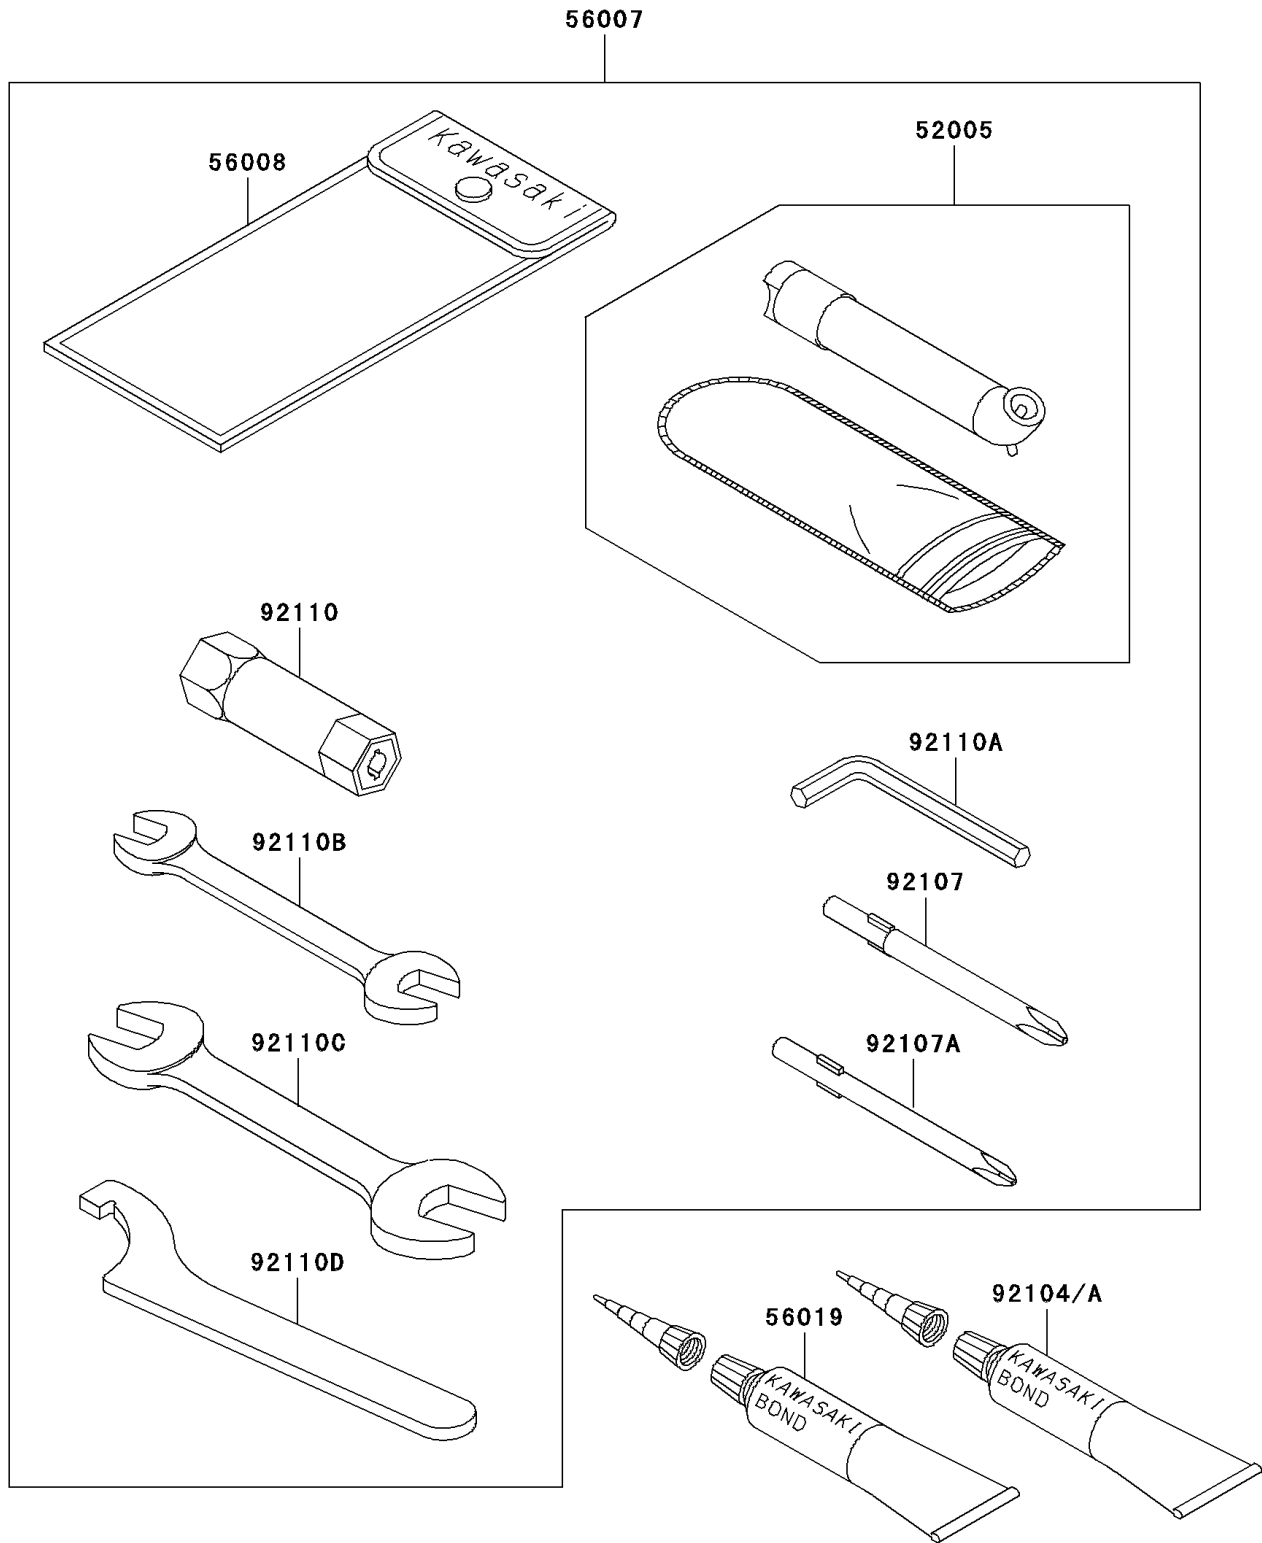

2004 Prairie® 700 4x4 Hardwoods® Green HD™ PARTS DIAGRAM

Owner's Tools

F2810

2004 Prairie® 700 4x4 Hardwoods® Green HD™ PARTS LIST

Owner's Tools

ITEM NAME	PART NUMBER	QUANTITY
GAUGE,AIR (Ref # 52005)	52005-1082	1
TOOL-KIT (Ref # 56007)	56007-1494	1
BAG,TOOL (Ref # 56008)	56008-1007	1
THREE BOND TB1211,HT/RS,WHITE (Ref # 56019)	56019-120	1
GASKET-LIQUID,TB1216,GRAY (Ref # 92104)	92104-1063	1
GASKET-LIQUID,TB1215 (Ref # 92104A)	92104-1065	1
TOOL-DRIVER,#3PHILLIPS (Ref # 92107)	92107-005	1
TOOL-DRIVER,#2PHILLIPS (Ref # 92107A)	92107-1053	1
TOOL-WRENCH,BOX,16MM (Ref # 92110)	92110-1116	1
TOOL-WRENCH,ALLEN,3MM (Ref # 92110A)	92110-1140	1
TOOL-WRENCH,OPEN END,10X12 (Ref # 92110B)	92110-1152	1
TOOL-WRENCH,OPEN END,14X17 (Ref # 92110C)	92110-1153	1
TOOL-WRENCH,HOOK (Ref # 92110D)	92110-1173	1