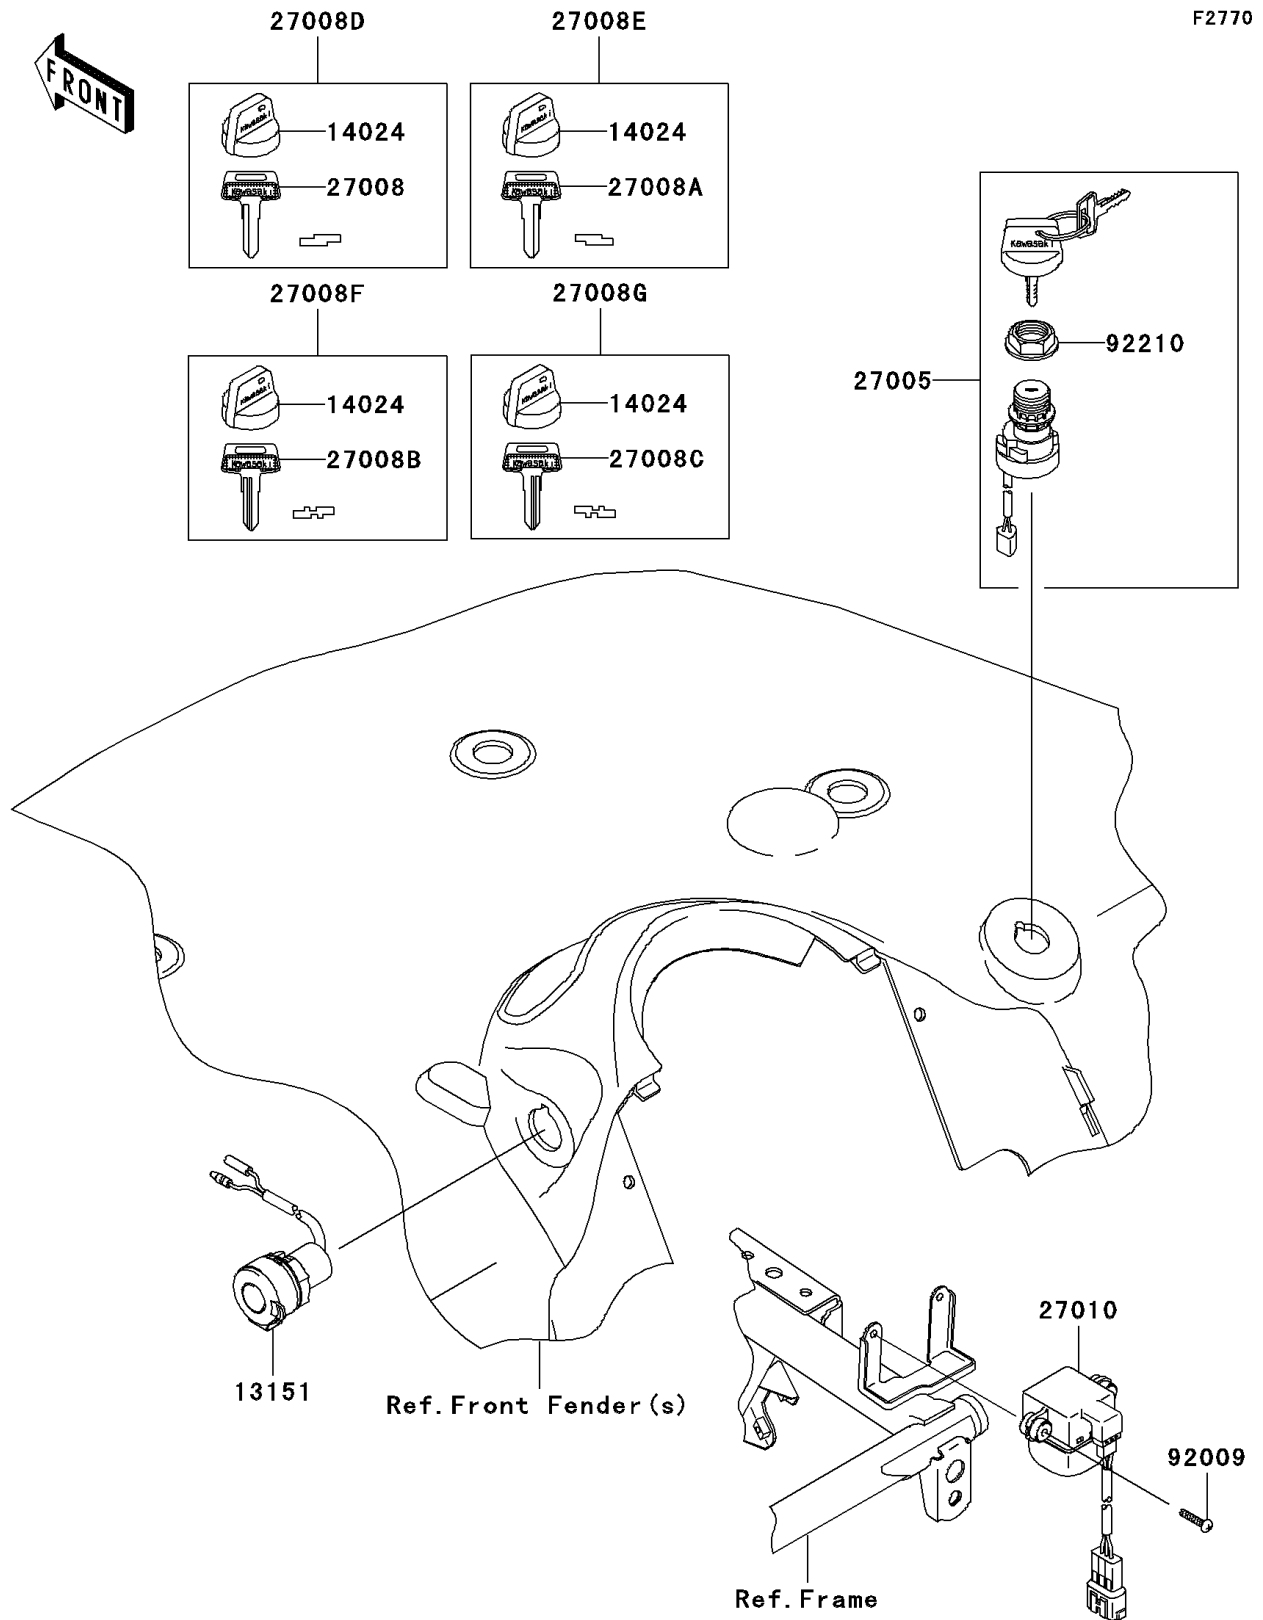

2004 Prairie® 700 4x4 Hardwoods® Green HD™ PARTS DIAGRAM

Ignition Switch

2004 Prairie® 700 4x4 Hardwoods® Green HD™ PARTS LIST

Ignition Switch

ITEM NAME	PART NUMBER	QUANTITY
SWITCH-COMP,D.C.TERMINAL (Ref # 13151)	13151-0003	1
COVER,KEY (Ref # 14024)	14024-1551	1
SWITCH-ASSY-IGNITION (Ref # 27005)	27005-1267	1
KEY-LOCK,BLANK (Ref # 27008)	27008-1041	1
KEY-LOCK,BLANK (Ref # 27008A)	27008-1042	1
KEY-LOCK,BLANK (Ref # 27008B)	27008-1043	1
KEY-LOCK,BLANK (Ref # 27008C)	27008-1044	1
KEY-LOCK,BLANK,W/COVER (Ref # 27008D)	27008-1132	1
KEY-LOCK,BLANK,W/COVER (Ref # 27008E)	27008-1133	1
KEY-LOCK,BLANK,W/COVER (Ref # 27008F)	27008-1134	1
KEY-LOCK,BLANK,W/COVER (Ref # 27008G)	27008-1135	1
SWITCH,INVERT SENSOR (Ref # 27010)	27010-1421	1
SCREW,4X20 (Ref # 92009)	92009-1897	1
NUT,IGNITION SWITCH (Ref # 92210)	92210-1109	1