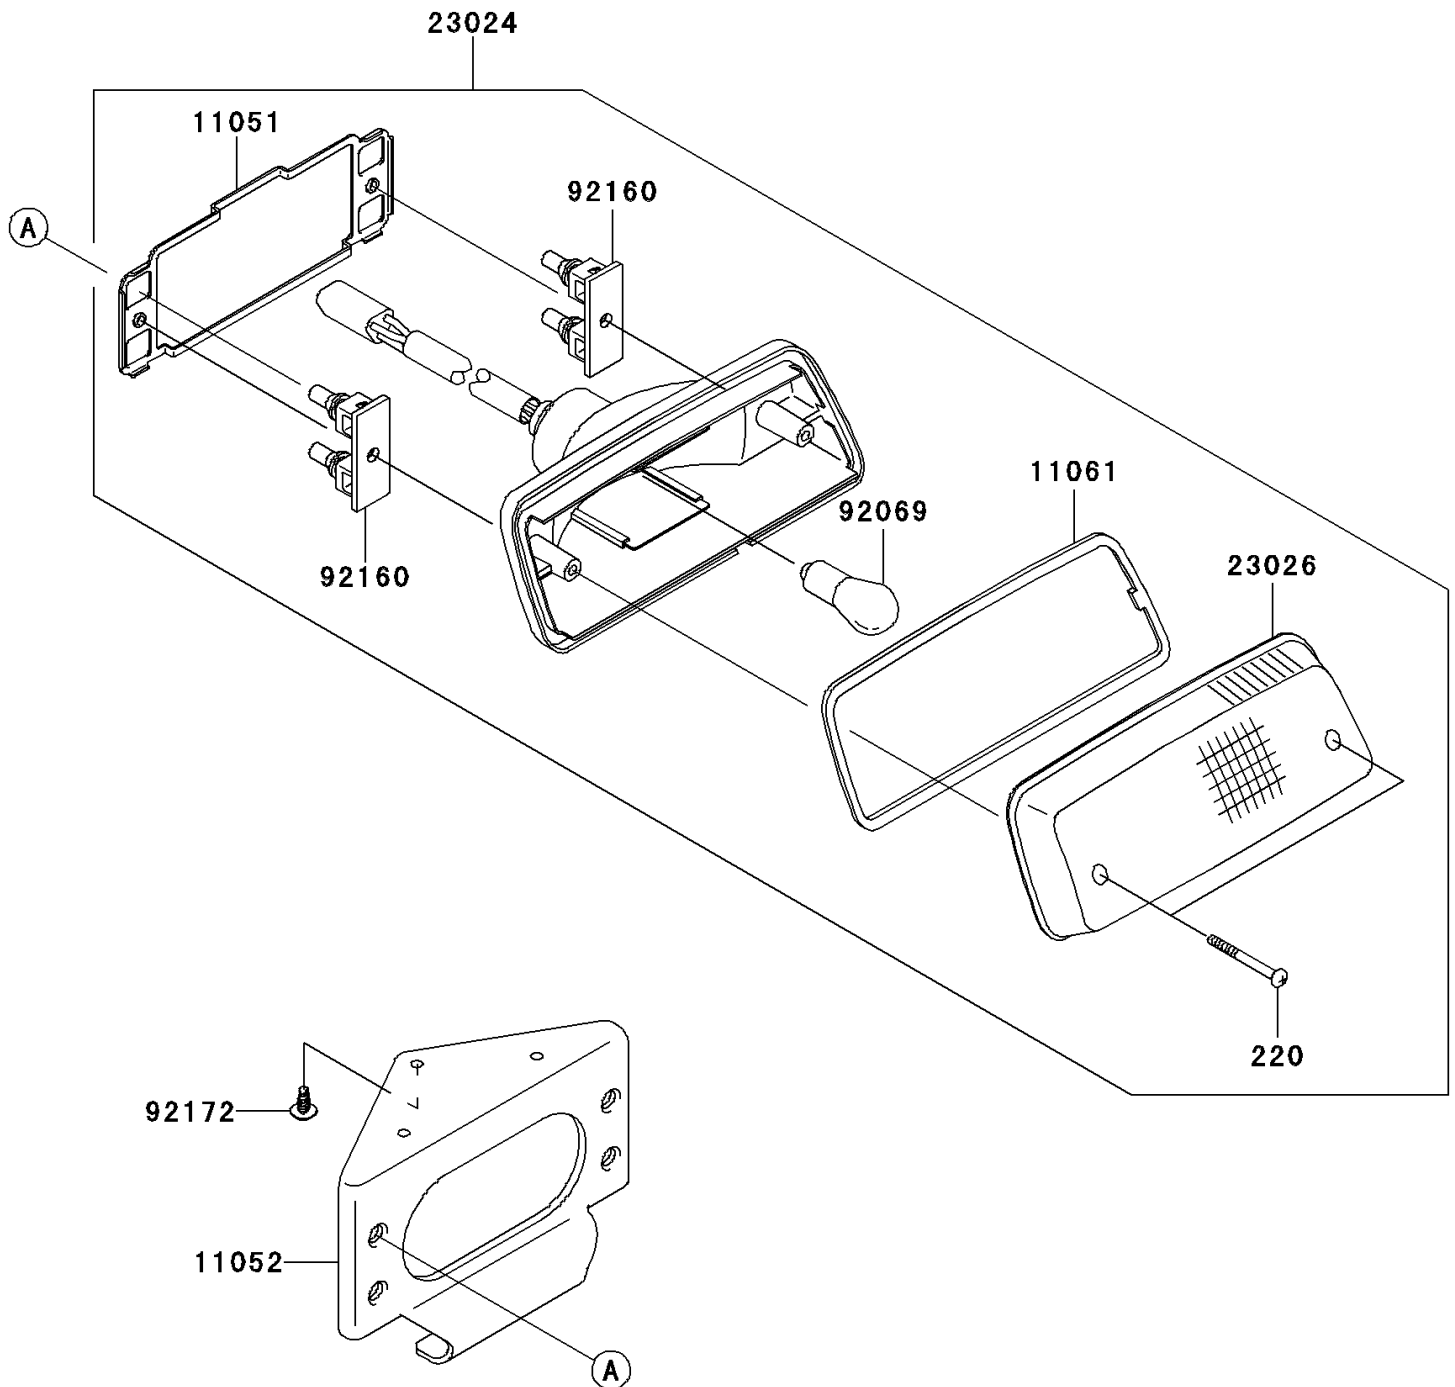

## 2004 Prairie® 700 4x4 Hardwoods® Green HD™ PARTS LIST

Taillight(s)

ITEM NAME	PART NUMBER	QUANTITY
SCREW-PAN-CROS,4X40 (Ref # 220)	220B0440	1
BRACKET,TAIL LAMP (Ref # 11051)	11051-1870	1
BRACKET,TAIL LAMP (Ref # 11052)	11052-1360	1
GASKET,TAIL LAMP LENS (Ref # 11061)	11061-0055	1
LAMP-ASSY-TAIL (Ref # 23024)	23024-1130	1
LENS,TAIL LAMP (Ref # 23026)	23026-1230	1
BULB,12V 21/5W (Ref # 92069)	92069-063	1
DAMPER,TAIL LAMP (Ref # 92160)	92160-1053	1
SCREW,TAPPING,5X10 (Ref # 92172)	92172-1061	1