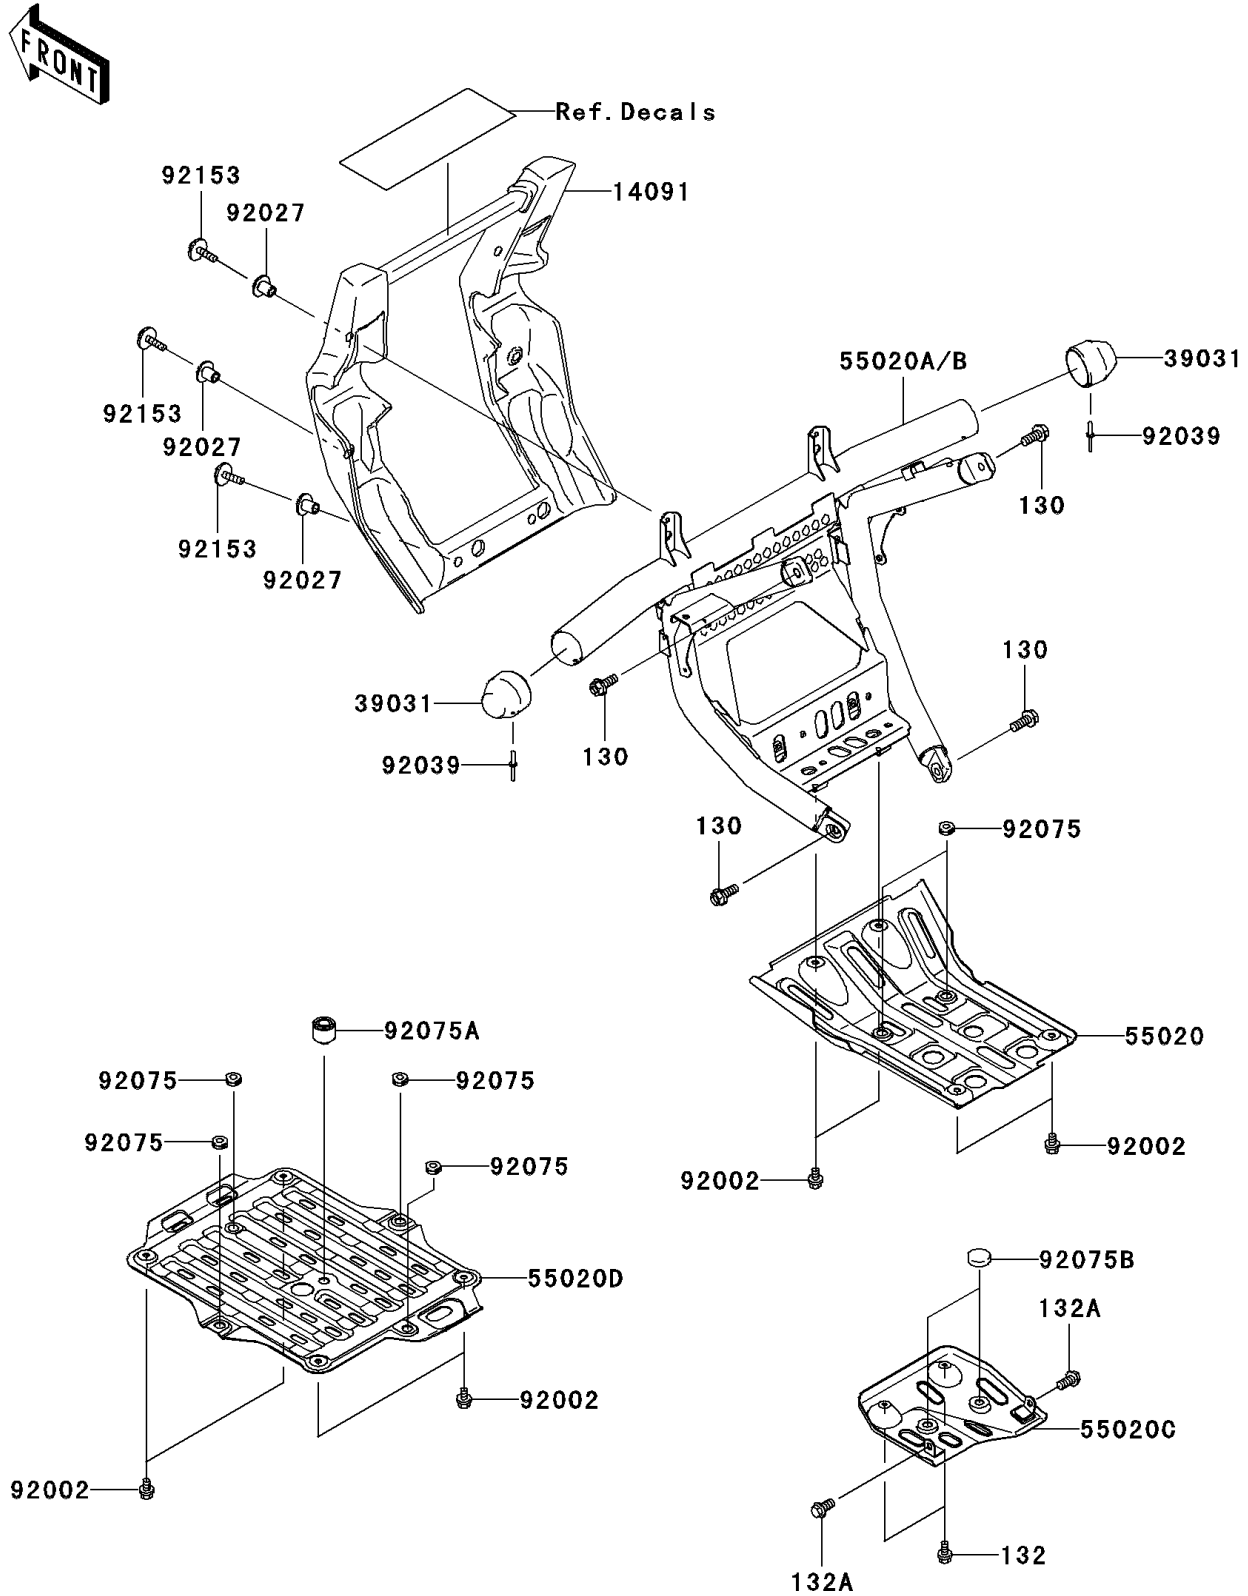

2004 Prairie® 700 4x4 Hardwoods® Green HD™ PARTS DIAGRAM

Guard(s)

F2680

2004 Prairie® 700 4x4 Hardwoods® Green HD™ PARTS LIST

Guard(s)

ITEM NAME	PART NUMBER	QUANTITY
BOLT-FLANGED,8X20 (Ref # 130)	130T0820	1
BOLT-FLANGED-SMALL,6X12 (Ref # 132)	132J0612	1
BOLT-FLANGED-SMALL,8X16 (Ref # 132A)	132J0816	1
COVER,FRONT GUARD,F.BLACK (Ref # 14091)	14091-0123-6Z	1
CAP-END,GUARD PIPE (Ref # 39031)	39031-0001	1
GUARD,FRONT SKID (Ref # 55020)	55020-0001	1
GUARD,FR,S.GOLD (Ref # 55020A)	55020-0015-UF	1
GUARD,SWING ARM (Ref # 55020C)	55020-1756	1
GUARD,ENGINE,UNDER (Ref # 55020D)	55020-1808	1
BOLT,6X10 (Ref # 92002)	92002-1449	1
COLLAR,L=14.1 (Ref # 92027)	92027-1920	1
RIVET (Ref # 92039)	92039-1150	1
DAMPER (Ref # 92075)	92075-051	1
DAMPER (Ref # 92075A)	92075-1002	1
DAMPER (Ref # 92075B)	92075-157	1
BOLT,SOCKET,6X22 (Ref # 92153)	92153-0665	1