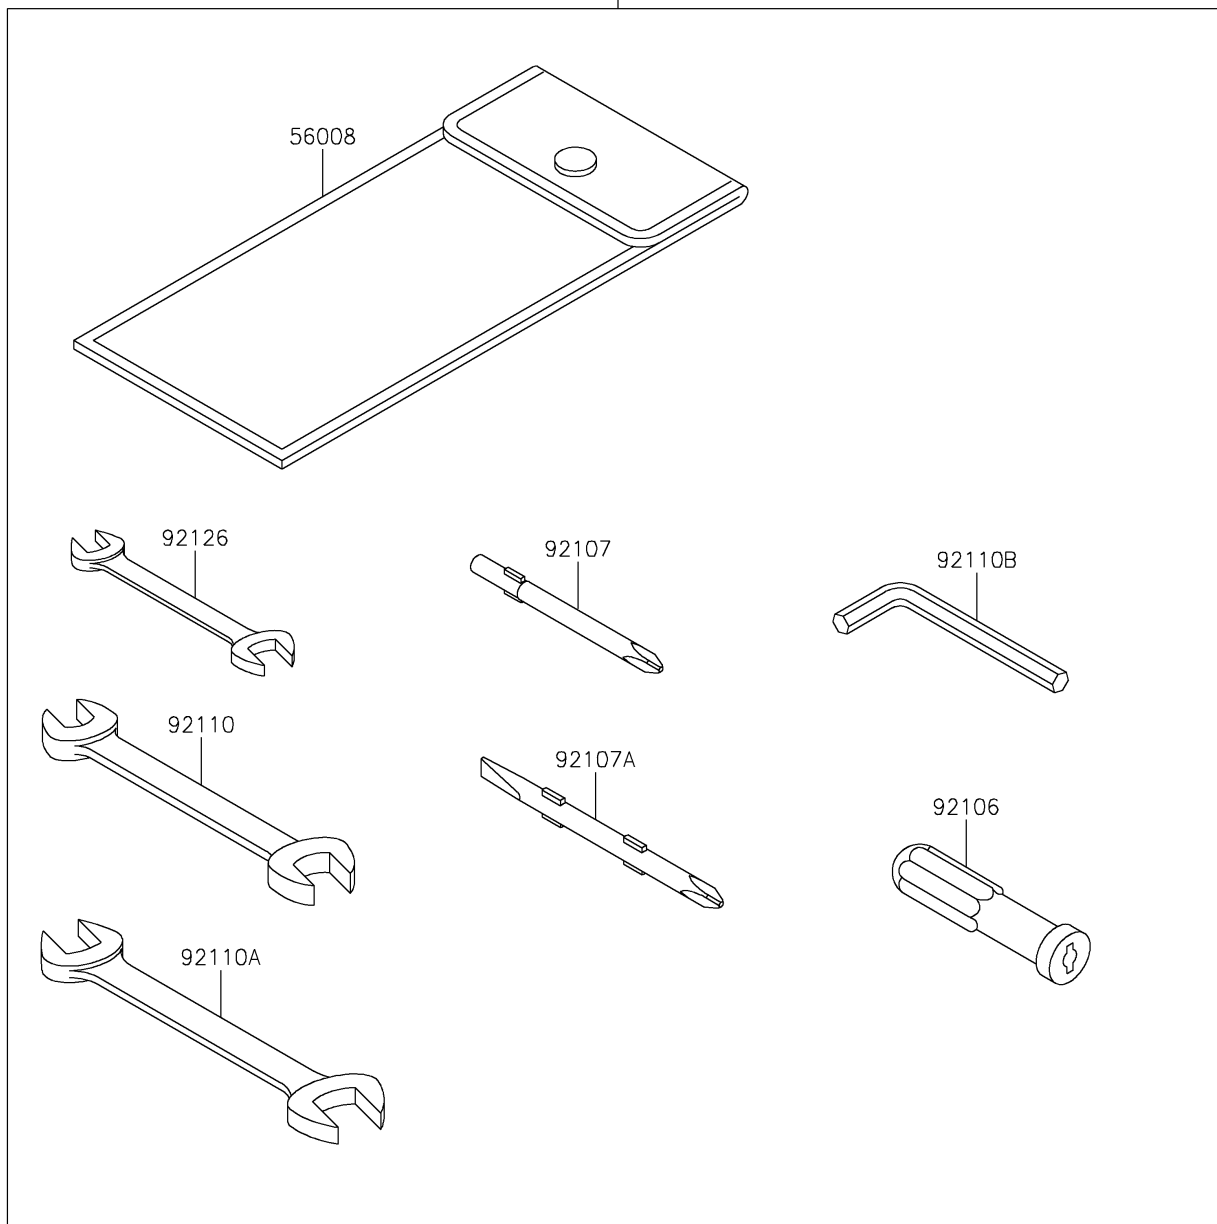

2016 Vulcan® 1700 Vaquero® ABS PARTS DIAGRAM

Owner's Tools

56007

F2810

2016 Vulcan® 1700 Vaquero® ABS PARTS LIST

Owner's Tools

ITEM NAME	PART NUMBER	QUANTITY
TOOL-KIT (Ref # 56007)	56007-0085	1
BAG,TOOL (Ref # 56008)	56008-0001	1
GASKET-LIQUID,TB1211F,CLEAR (Ref # 92104)	92104-0004	1
GASKET-LIQUID,TB1216B,BLACK (Ref # 92104A)	92104-1064	1
GRIP-SCREW DRIVER (Ref # 92106)	92106-1001	1
TOOL-DRIVER,#3PHILLIPS (Ref # 92107)	92107-005	1
TOOL-DRIVER,#2PHILLIPS&SLOT (Ref # 92107A)	92107-1051	1
TOOL-WRENCH,OPEN END,10X12 (Ref # 92110)	92110-1152	1
TOOL-WRENCH,OPEN END,14X17 (Ref # 92110A)	92110-1153	1
TOOL-WRENCH,ALLEN,4MM (Ref # 92110B)	92110-3703	1
TOOL-WRENCH,OPEN END,8X10 (Ref # 92126)	92126-004	1