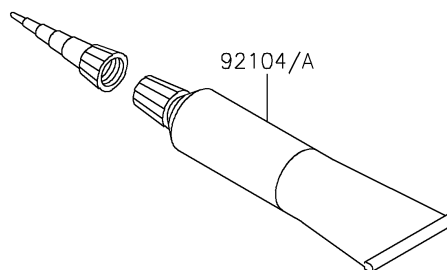

2016 Vulcan® 1700 Vaquero® ABS PARTS DIAGRAM

Owner's Tools

56007

F2810

2016 Vulcan® 1700 Vaquero® ABS PARTS LIST

Owner's Tools

ITEM NAME	PART NUMBER	QUANTITY
TOOL-KIT (Ref # 56007)	56007-0085	1
BAG,TOOL (Ref # 56008)	56008-0001	1
GASKET-LIQUID,TB1211F,CLEAR (Ref # 92104)	92104-0004	1
GASKET-LIQUID,TB1216B,BLACK (Ref # 92104A)	92104-1064	1
GRIP-SCREW DRIVER (Ref # 92106)	92106-1001	1
TOOL-DRIVER,#3PHILLIPS (Ref # 92107)	92107-005	1
TOOL-DRIVER,#2PHILLIPS&SLOT (Ref # 92107A)	92107-1051	1
TOOL-WRENCH,OPEN END,10X12 (Ref # 92110)	92110-1152	1
TOOL-WRENCH,OPEN END,14X17 (Ref # 92110A)	92110-1153	1
TOOL-WRENCH,ALLEN,4MM (Ref # 92110B)	92110-3703	1
TOOL-WRENCH,OPEN END,8X10 (Ref # 92126)	92126-004	1